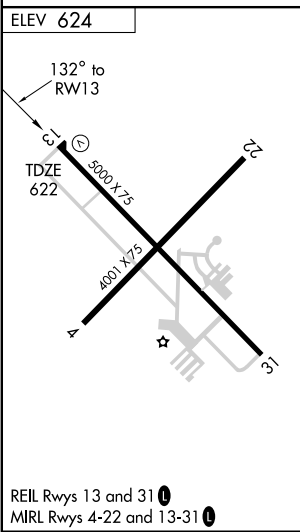

RNAV (GPS) RWY 13

JACKSONVILLE MUNI (IJX)

APP CRS	Rwy Idg	5000
132°	TDZE	622
	Apt Elev	624

▲ DME/DME RNP-0.3 NA. If local altimeter setting not received, use Springfield, IL altimeter setting and increase all MDAs 80 feet. VDP NA with Springfield, IL altimeter setting.

MISSED APPROACH: Climb to 2700 direct JARKA and hold.

AWOS-3
108.6

SPRINGFIELD APP CON ★
118.45 118.6 323.0

CLNC DEL
118.45

UNICOM
122.8 (CTAF) 0

EC-3, 22 OCT 2009 to 19 NOV 2009

EC-3, 22 OCT 2009 to 19 NOV 2009

4 NM Holding Pattern	HIRPA		JEXAS		2700	JARKA
	← 312°		→ 132°		↑	✧
2700	132°		132°	1 NM to RWY 13	RWY 13	
		6.4 NM	4.1 NM	1 NM		
		3.04° TCH 36				
CATEGORY	A	B	C	D		
LNAV MDA	980-1 358 (400-1)			980-1¼ 358 (400-1¼)		
CIRCLING	1040-1 416 (500-1)	1080-1 456 (500-1)	1080-1½ 456 (500-1½)	1180-2 556 (600-2)		