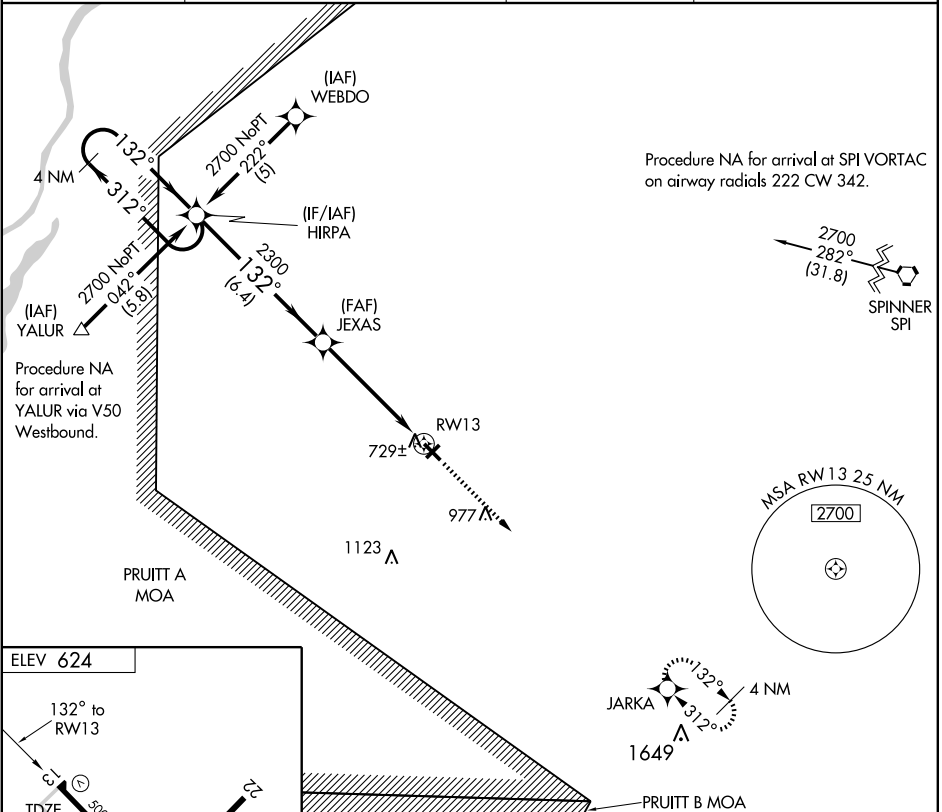

RNAV (GPS) RWY 13

JACKSONVILLE MUNI (IJX)

APP CRS	Rwy Idg	5000
132°	TDZE	622
	Apt Elev	624

▲ DME/DME RNP-0.3 NA. If local altimeter setting not received, use Springfield, IL altimeter setting and increase all MDAs 80 feet. VDP NA with Springfield, IL altimeter setting.

MISSED APPROACH: Climb to 2700 direct JARKA and hold.

AWOS-3
108.6

SPRINGFIELD APP CON ★
118.45 118.6 323.0

CLNC DEL
118.45

UNICOM
122.8 (CTAF) 0

EC-3, 22 OCT 2009 to 19 NOV 2009

EC-3, 22 OCT 2009 to 19 NOV 2009

4 NM Holding Pattern	HIRPA		JEXAS		2700	JARKA
	← 312°		→ 132°		↑	✧
2700	132°		132°	1 NM to RWY 13	RWY 13	
		6.4 NM	4.1 NM	1 NM		
		3.04° TCH 36				
CATEGORY	A	B	C	D		
LNAV MDA	980-1 358 (400-1)			980-1¼ 358 (400-1¼)		
CIRCLING	1040-1 416 (500-1)	1080-1 456 (500-1)	1080-1½ 456 (500-1½)	1180-2 556 (600-2)		