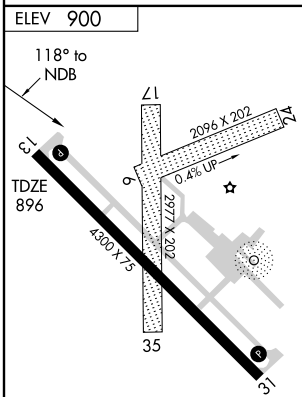

NDB RWY 13

CROOKSTON MUNI-KIRKWOOD FIELD (CKN)

NDB CKN 400	APP CRS 118°	Rwy Idg TDZE Apt Elev	4300 896 900
-----------------------	------------------------	-----------------------------	---

NA If local altimeter setting not received, use Grand Forks altimeter setting and increase all MDAs 80 feet.

MISSED APPROACH: Climb to 2700 then left turn direct CKN NDB and hold.

AWOS-3 400	GRAND FORKS APP CON 118.1 318.1	CLNC DEL 118.15	UNICOM 122.7 (CTAF)
----------------------	---	---------------------------	-------------------------------

CATEGORY	A	B	C	D
S-13	1360-1	464 (500-1)	1360-1 ¼ 464 (500-1 ¼)	NA
CIRCLING	1360-1	460 (500-1)	1360-1 ½ 460 (500-1 ½)	NA

NC-1, 22 OCT 2009 to 19 NOV 2009

NC-1, 22 OCT 2009 to 19 NOV 2009