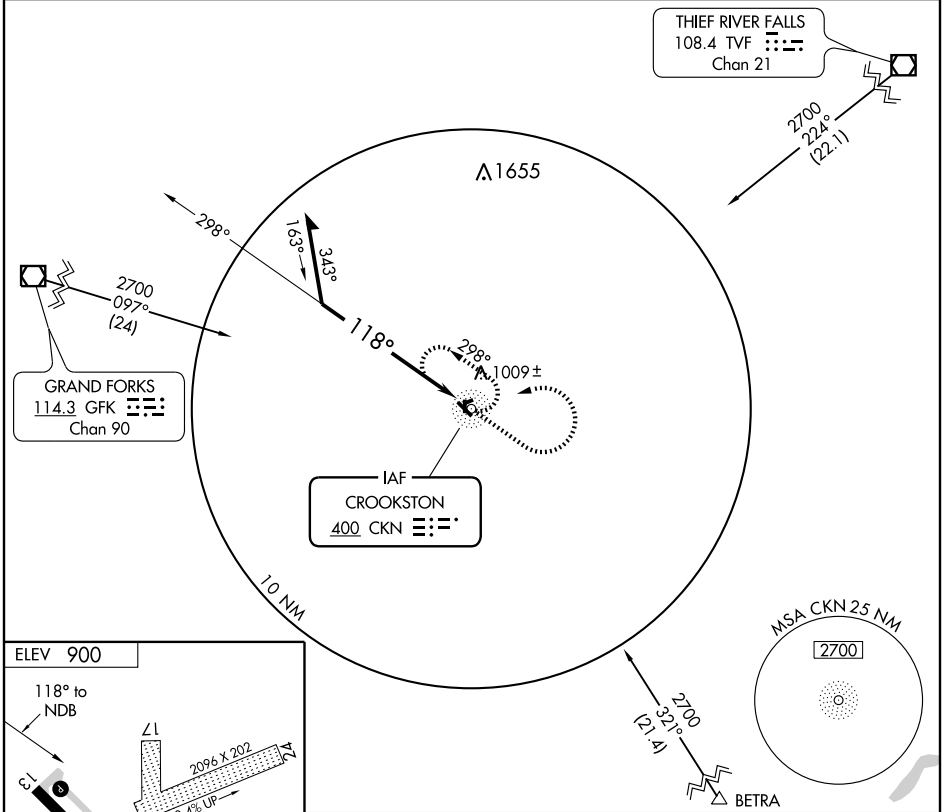

NDB RWY 13

CROOKSTON MUNI-KIRKWOOD FIELD (CKN)

NDB CKN 400	APP CRS 118°	Rwy Idg TDZE Apt Elev	4300 896 900
-----------------------	------------------------	-----------------------------	---

NA If local altimeter setting not received, use Grand Forks altimeter setting and increase all MDAs 80 feet.

MISSED APPROACH: Climb to 2700 then left turn direct CKN NDB and hold.

AWOS-3 400	GRAND FORKS APP CON 118.1 318.1	CLNC DEL 118.15	UNICOM 122.7 (CTAF)
----------------------	---	---------------------------	-------------------------------

CATEGORY	A	B	C	D
S-13	1360-1	464 (500-1)	1360-1 ¼ 464 (500-1 ¼)	NA
CIRCLING	1360-1	460 (500-1)	1360-1 ½ 460 (500-1 ½)	NA

NC-1, 22 OCT 2009 to 19 NOV 2009

NC-1, 22 OCT 2009 to 19 NOV 2009