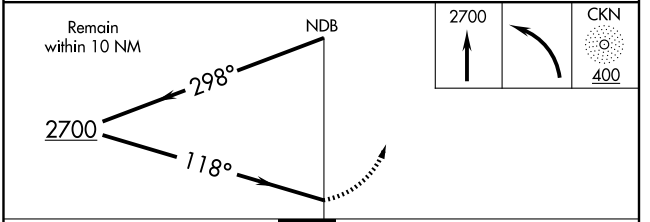

NDB RWY 13

CROOKSTON MUNI-KIRKWOOD FIELD (CKN)

NDB CKN 400	APP CRS 118°	Rwy Idg TDZE Apt Elev	4300 896 900
-----------------------	------------------------	-----------------------------	---

NA If local altimeter setting not received, use Grand Forks altimeter setting and increase all MDAs 80 feet.

MISSED APPROACH: Climb to 2700 then left turn direct CKN NDB and hold.

AWOS-3 400	GRAND FORKS APP CON 118.1 318.1	CLNC DEL 118.15	UNICOM 122.7 (CTAF)
----------------------	---	---------------------------	-------------------------------