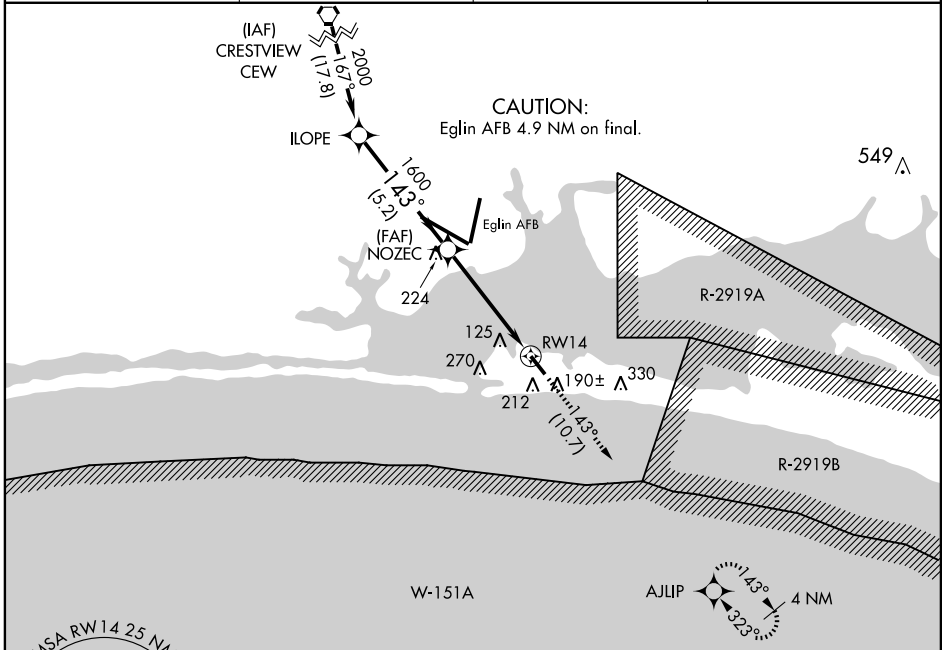

DESTIN, FLORIDA

AL-5680 (FAA)

APP CRS	Rwy Idg	<b>4999</b>
<b>143°</b>	TDZE	<b>22</b>
	Apt Elev	<b>23</b>

# RNAV (GPS) RWY 14

DESTIN-FORT WALTON BEACH (DTS)

<b>NA</b>	DME/DME RNP-0.3 NA.	MISSED APPROACH: Climb to 2000 via course 143° to AJLIP WP and hold.	
ASOS	EGLIN APP CON *	CLNC DEL	UNICOM
<b>133.925</b>	<b>132.1 360.6</b>	<b>121.6 127.7 377.2</b>	<b>123.075 (CTAF)</b>

30° 24'N-86° 28'W

## RNAV (GPS) RWY 14

SE-3, 22 OCT 2009 to 19 NOV 2009

SE-3, 22 OCT 2009 to 19 NOV 2009