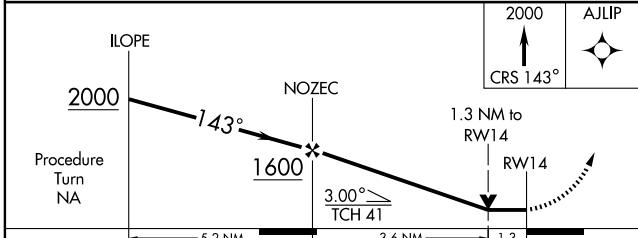

DESTIN, FLORIDA

AL-5680 (FAA)

APP CRS	Rwy Idg	<b>4999</b>
<b>143°</b>	TDZE	<b>22</b>
	Apt Elev	<b>23</b>

# RNAV (GPS) RWY 14

DESTIN-FORT WALTON BEACH (DTS)

<b>NA</b>	DME/DME RNP-0.3 NA.	MISSED APPROACH: Climb to 2000 via course 143° to AJLIP WP and hold.	
ASOS	EGLIN APP CON *	CLNC DEL	UNICOM
<b>133.925</b>	<b>132.1 360.6</b>	<b>121.6 127.7 377.2</b>	<b>123.075 (CTAF)</b>