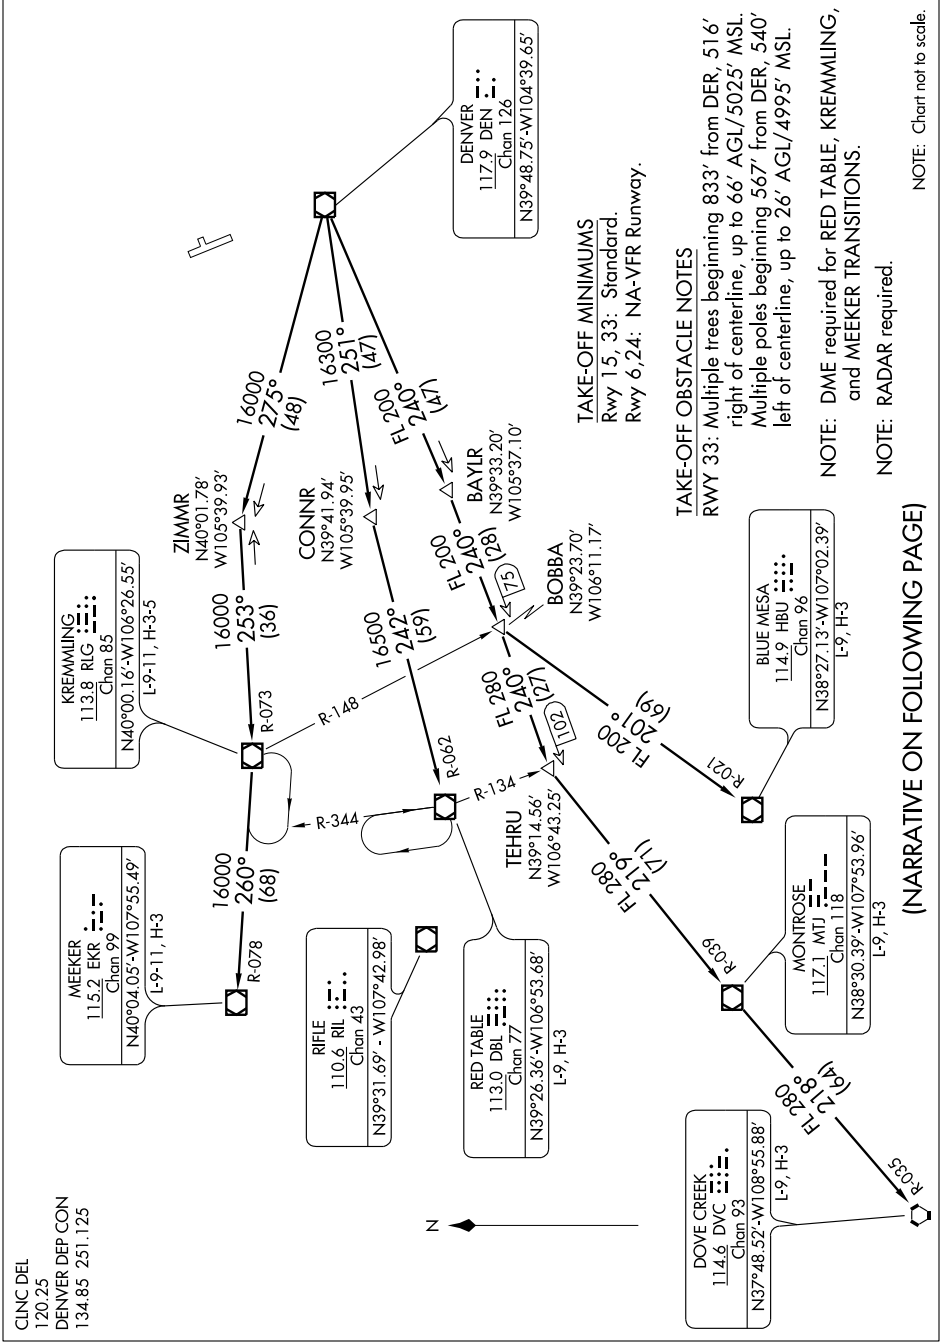

ROCKIES SEVEN DEPARTURE

SL-5677 (FAA)

SW-1, 22 OCT 2009 to 19 NOV 2009

CINC DEL
120.25
DENVER DEP CON
134.85 251.125

SW-1, 22 OCT 2009 to 19 NOV 2009

NOTE: Chart not to scale.