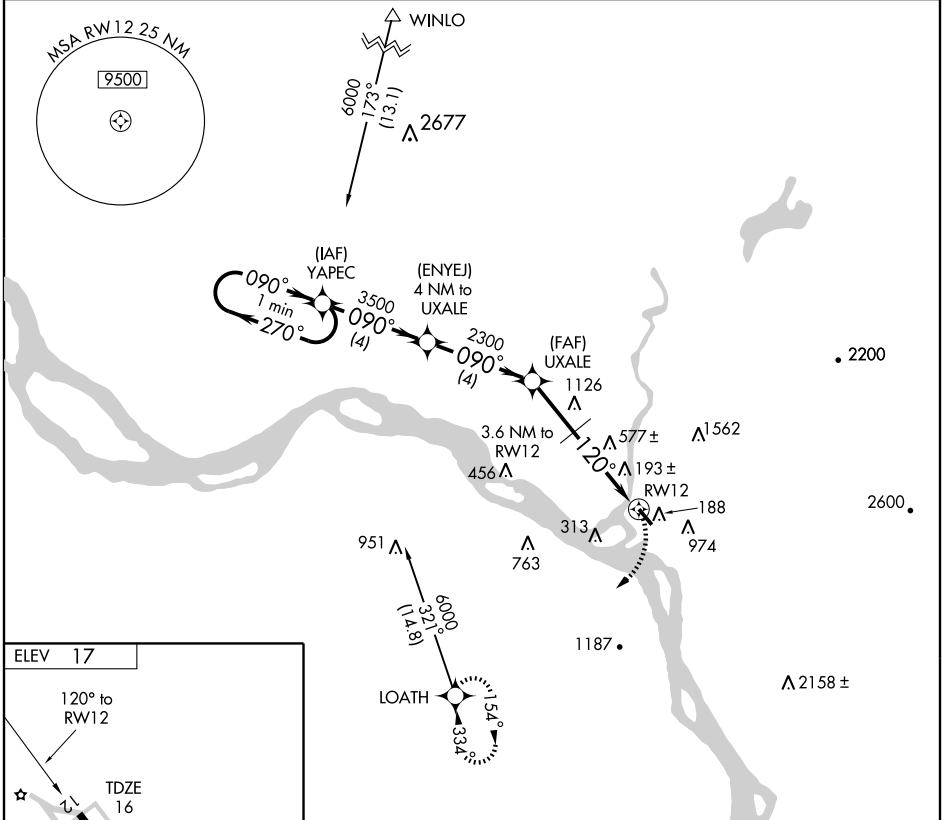

KELSO, WASHINGTON

AL-5638 (FAA)

GPS RWY 12

SOUTHWEST WASHINGTON RGNL (KLS)

APP CRS 120°	Rwy Idg 4391
	TDZE 16
	Apt Elev 17

NA Circling not authorized northeast of Rwy 12-30. MISSED APPROACH: Climbing right turn to 6000 direct LOATH WP and hold.

AWOS-3 135.075	SEATTLE CENTER 124.2 317.6	UNICOM 122.8 (CTAF)
--------------------------	--------------------------------------	-------------------------------

NW-1, 22 OCT 2009 to 19 NOV 2009

NW-1, 22 OCT 2009 to 19 NOV 2009

CATEGORY	A	B	C	D
S-12	960-1¼	944 (1000-1¼)		NA
CIRCLING	960-1¼	943 (1000-1¼)		NA

KELSO, WASHINGTON
Orig 09295

46°07'N-122°54'W

SOUTHWEST WASHINGTON RGNL (KLS)
GPS RWY 12