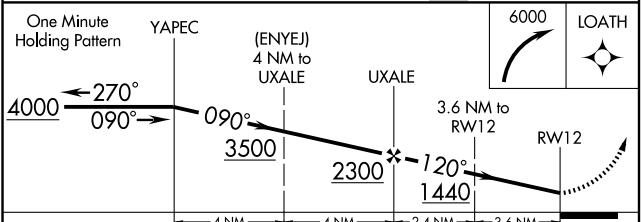

CATEGORY	A	B	C	D
S-12	960-1¼	944 (1000-1¼)		NA
CIRCLING	960-1¼	943 (1000-1¼)		NA

KELSO, WASHINGTON
Orig 09295

46°07'N-122°54'W

SOUTHWEST WASHINGTON RGNL (KLS)
GPS RWY 12