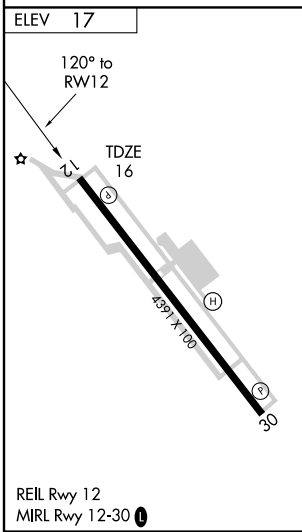

KELSO, WASHINGTON

AL-5638 (FAA)

GPS RWY 12

SOUTHWEST WASHINGTON RGNL (KLS)

APP CRS 120°	Rwy Idg 4391
	TDZE 16
	Apt Elev 17

NA Circling not authorized northeast of Rwy 12-30. MISSED APPROACH: Climbing right turn to 6000 direct LOATH WP and hold.

CATEGORY	A	B	C	D
S-12	960-1¼	944 (1000-1¼)		NA
CIRCLING	960-1¼	943 (1000-1¼)		NA

KELSO, WASHINGTON
Orig 09295

46°07'N-122°54'W

SOUTHWEST WASHINGTON RGNL (KLS)
GPS RWY 12