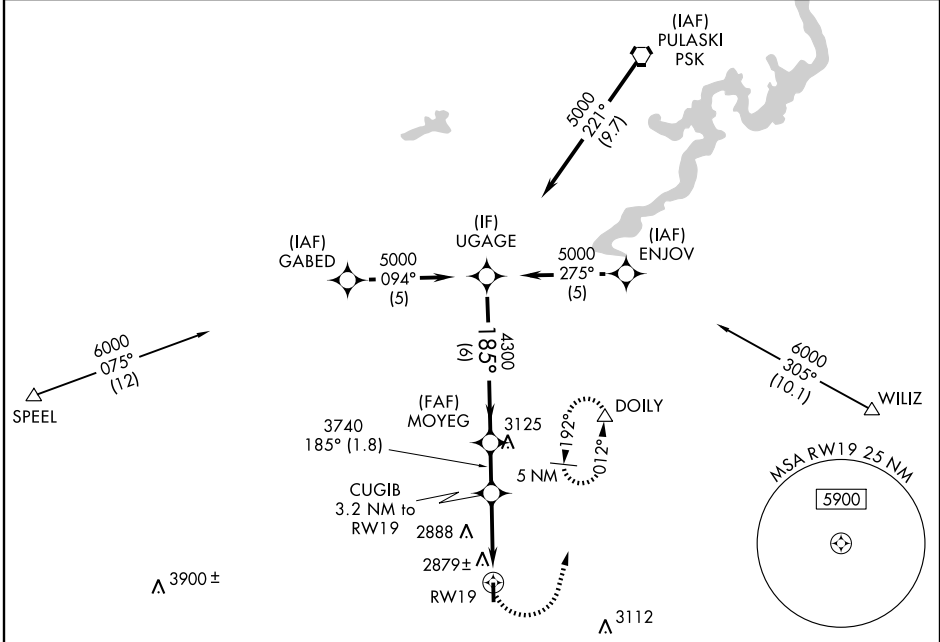

RNAV (GPS) RWY 19

GALAX / TWIN COUNTY (HLX)

APP CRS	Rwy Idg	4204
185°	TDZE	2686
	Apt Elev	2693

⚠ If local altimeter setting not received, use Dublin altimeter setting and increase all MDAs 300 feet. VDP NA when using Dublin altimeter setting. DME/DME RNP-0.3 NA.

⚠ MISSED APPROACH: Climbing left turn to 5000 direct DOILY and hold.

AWOS-3 118.375	ROANOKE APP CON 126.0 339.8	GCO 135.075	UNICOM 122.8 (CTAF) 0
--------------------------	---------------------------------------	-----------------------	---------------------------------

NE-3, 22 OCT 2009 to 19 NOV 2009

NE-3, 22 OCT 2009 to 19 NOV 2009

CATEGORY	A	B	C	D
LNVA MDA	3140-1	454 (500-1)	3140-1½ 454 (500-1½)	3140-1½ 454 (500-1½)
CIRCLING	3200-1	507 (600-1)	3200-1½ 507 (600-1½)	3260-2 567 (600-2)