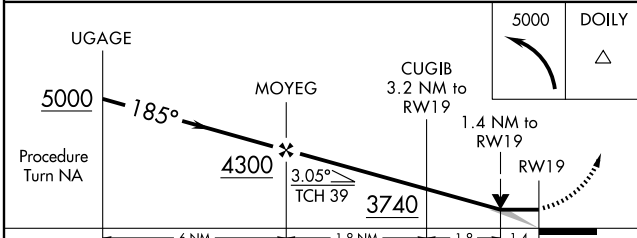

CATEGORY	A	B	C	D
LNVA MDA	3140-1	454 (500-1)	3140-1½ 454 (500-1½)	3140-1½ 454 (500-1½)
CIRCLING	3200-1	507 (600-1)	3200-1½ 507 (600-1½)	3260-2 567 (600-2)

MIRL Rwy 01-19 0
REIL Rwys 01 and 19 0