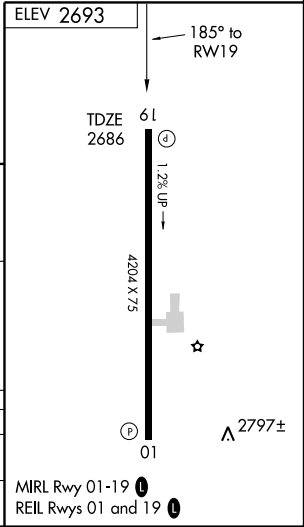

CATEGORY	A	B	C	D
LNVA MDA	3140-1	454 (500-1)	3140-1½ 454 (500-1½)	3140-1½ 454 (500-1½)
CIRCLING	3200-1	507 (600-1)	3200-1½ 507 (600-1½)	3260-2 567 (600-2)

MIRL Rwy 01-19 0
REIL Rwys 01 and 19 0