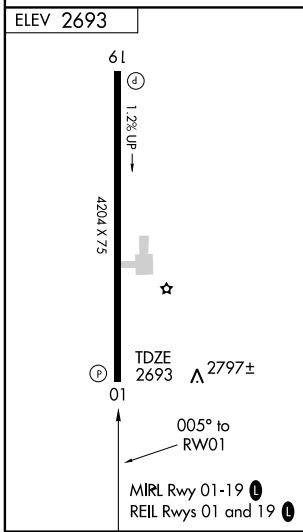

RNAV (GPS) RWY 1

GALAX / TWIN COUNTY (HLX)

APP CRS 005°	Rwy Idg 4204
	TDZE 2693
	Apt Elev 2693

⚠ If local altimeter setting not received, use Dublin altimeter setting and increase all MDAs 300 feet. VDP and straight-in minimums NA when using Dublin altimeter setting. DME/DME RNP-0.3 NA.

MISSED APPROACH: Climb to 5000 direct HUXUG and via 054° track to DOILY and hold, continue climb-in-hold to 5000.

AWOS-3 118.375	ROANOKE APP CON 126.0 339.8	GCO 135.075	UNICOM 122.8 (CTAF) 0
--------------------------	---------------------------------------	-----------------------	---------------------------------

NE-3, 22 OCT 2009 to 19 NOV 2009

NE-3, 22 OCT 2009 to 19 NOV 2009

5000	HUXUG	DOILY	WONNY 5 NM Holding Pattern			
	TRK 054°	△	YUYPY	TOTUY	185°	5100
	1.3 NM to RW01	KAYEY 3.8 NM to RW01	4300*	4700	005°	5100
	3.14° TCH 40		*4300 when using Dublin altimeter.			VGSI and descent angles not coincident.
	1.3	2.5 NM	1.1	3.1 NM	3.1 NM	
CATEGORY	A		B		C	
LNAV MDA	3140-1 447 (500-1)		3140-1¼ 447 (500-1¼)		3140-1½ 447 (500-1½)	
CIRCLING	3200-1 507 (600-1)		3200-1½ 507 (600-1½)		3260-2 567 (600-2)	