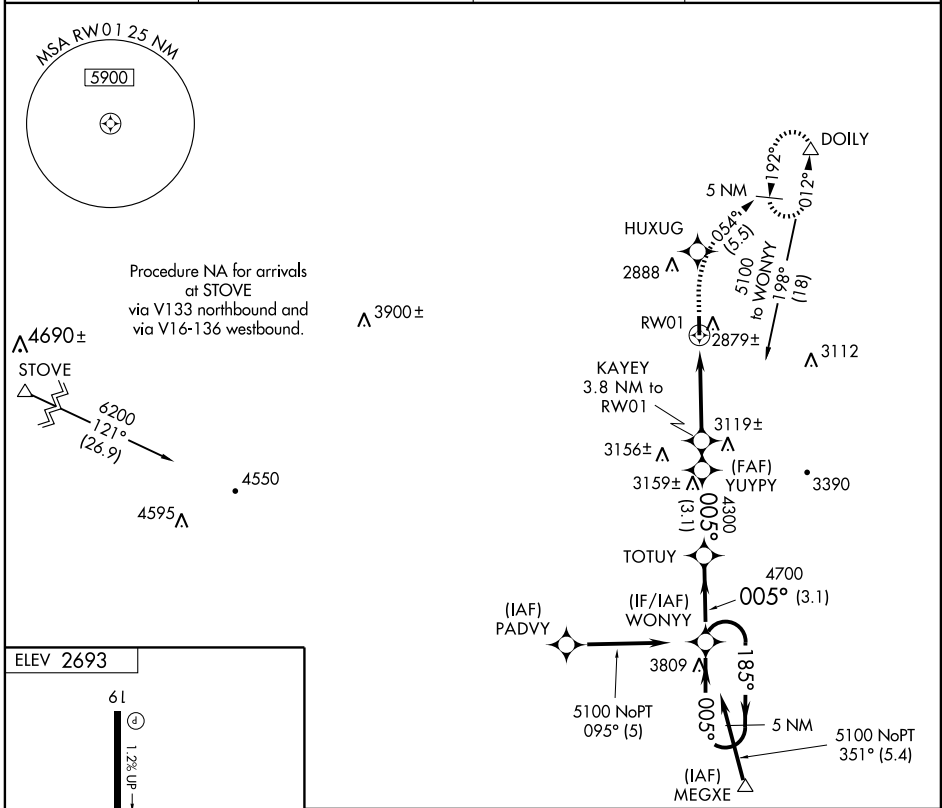

RNAV (GPS) RWY 1

GALAX / TWIN COUNTY (HLX)

APP CRS 005°	Rwy Idg 4204
	TDZE 2693
	Apt Elev 2693

⚠ If local altimeter setting not received, use Dublin altimeter setting and increase all MDAs 300 feet. VDP and straight-in minimums NA when using Dublin altimeter setting. DME/DME RNP-0.3 NA.

MISSED APPROACH: Climb to 5000 direct HUXUG and via 054° track to DOILY and hold, continue climb-in-hold to 5000.

AWOS-3 118.375	ROANOKE APP CON 126.0 339.8	GCO 135.075	UNICOM 122.8 (CTAF) 0
--------------------------	---------------------------------------	-----------------------	---------------------------------

NE-3, 22 OCT 2009 to 19 NOV 2009

NE-3, 22 OCT 2009 to 19 NOV 2009

5000	HUXUG	DOILY	WONNY 5 NM Holding Pattern			
	TRK 054°	△	YUYPY	TOTUY	185°	5100
	1.3 NM to RW01	KAYEY 3.8 NM to RW01	4300*	4700	005°	5100
	3.14° TCH 40		*4300 when using Dublin altimeter.			VGSI and descent angles not coincident.
	1.3	2.5 NM	1.1	3.1 NM	3.1 NM	
CATEGORY	A		B		C	
LNAV MDA	3140-1 447 (500-1)		3140-1¼ 447 (500-1¼)		3140-1½ 447 (500-1½)	
CIRCLING	3200-1 507 (600-1)		3200-1½ 507 (600-1½)		3260-2 567 (600-2)	