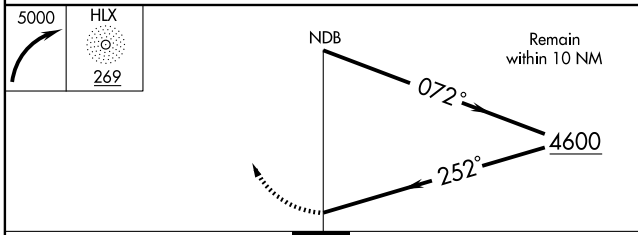

NDB-A

GALAX / TWIN COUNTY (HLX)

NDB HLX 269	APP CRS 252°	Rwy Idg TDZE Apt Elev	N/A N/A 2693
-----------------------	------------------------	-----------------------------	---

NA MISSED APPROACH: Climbing right turn to 5000 in HLX NDB holding pattern.

NE-3, 22 OCT 2009 to 19 NOV 2009

CATEGORY	A	B	C	D	Knots	60	90	120	150	180
CIRCLING	3480-1 787 (800-1)	3480-1¼ 787 (800-1¼)	3480-2¼ 787 (800-2¼)	3480-2½ 787 (800-2½)	Min:Sec					