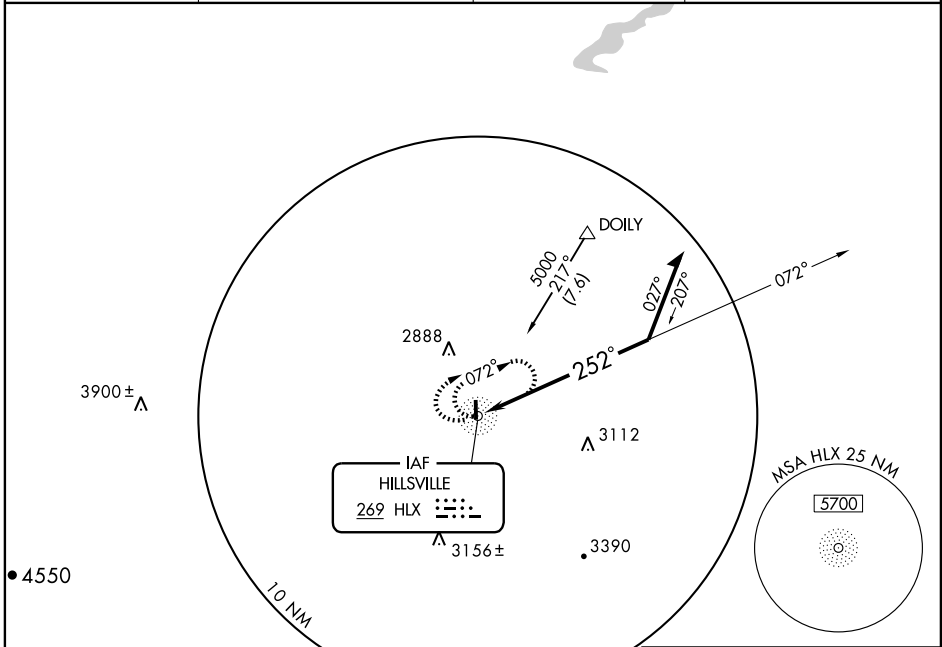

NDB-A

GALAX / TWIN COUNTY (HLX)

NDB HLX 269	APP CRS 252°	Rwy Idg TDZE Apt Elev	N/A N/A 2693
-----------------------	------------------------	-----------------------------	---

NA MISSED APPROACH: Climbing right turn to 5000 in HLX NDB holding pattern.

AWOS-3 118.375	ROANOKE APP CON 126.0 339.8	GCO 135.075	UNICOM 122.8 (CTAF) 0
--------------------------	---------------------------------------	-----------------------	--

NE-3, 22 OCT 2009 to 19 NOV 2009

NE-3, 22 OCT 2009 to 19 NOV 2009

CATEGORY	A	B	C	D	Knots	60	90	120	150	180
CIRCLING	3480-1 787 (800-1)	3480-1¼ 787 (800-1¼)	3480-2¼ 787 (800-2¼)	3480-2½ 787 (800-2½)	Min:Sec					