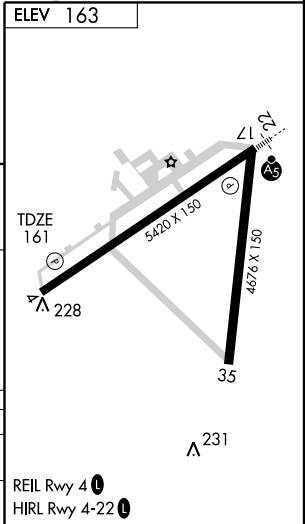

RNAV (GPS) RWY 4

MC MINNVILLE MUNI (MMV)

APP CRS	Rwy Idg	5420
038°	TDZE	161
	Apt Elev	163

▼ DME/DME RNP- 0.3 NA. Visibility reduction by helicopters NA.
▲ When local altimeter setting not received, use Aurora State altimeter setting and increase all MDA 60 feet and all visibility ¼ mile.

MISSED APPROACH: Climbing left turn to 4900 direct PUCIV and hold, continue climb-in-hold to 4900.

ASOS	PORTLAND APP CON	SEATTLE CENTER	McMINNVILLE RADIO	CLNC DEL	UNICOM
135.675	126.0 284.6 (NORTH)	125.8 291.7 (SOUTH)	122.45	118.35	123.0 (CTAF) ①

CATEGORY	A	B	C	D
LNAV MDA	580-1	419 (500-1)	580-1¼	419 (500-1¼)
CIRCLING	640-1	477 (500-1)	760-1½ 597 (600-1½)	880-2¼ 717 (800-2¼)

NW-1, 22 OCT 2009 to 19 NOV 2009

NW-1, 22 OCT 2009 to 19 NOV 2009