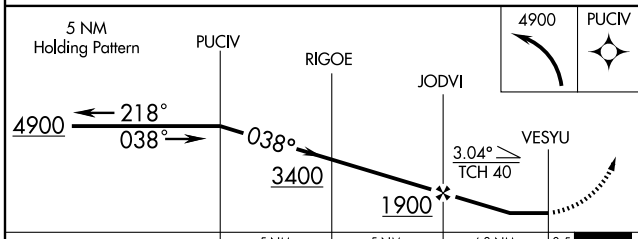

RNAV (GPS) RWY 4

MC MINNVILLE MUNI (MMV)

APP CRS	Rwy Idg	5420
038°	TDZE	161
	Apt Elev	163

▼ DME/DME RNP- 0.3 NA. Visibility reduction by helicopters NA.
▲ When local altimeter setting not received, use Aurora State altimeter setting and increase all MDA 60 feet and all visibility ¼ mile.

MISSED APPROACH: Climbing left turn to 4900 direct PUCIV and hold, continue climb-in-hold to 4900.

ASOS	PORTLAND APP CON	SEATTLE CENTER	McMINNVILLE RADIO	CLNC DEL	UNICOM
135.675	126.0 284.6 (NORTH)	125.8 291.7 (SOUTH)	122.45	118.35	123.0 (CTAF) ①

CATEGORY	A	B	C	D
LNAV MDA	580-1	419 (500-1)	580-1¼	419 (500-1¼)
CIRCLING	640-1	477 (500-1)	760-1½ 597 (600-1½)	880-2¼ 717 (800-2¼)

NW-1, 22 OCT 2009 to 19 NOV 2009

NW-1, 22 OCT 2009 to 19 NOV 2009