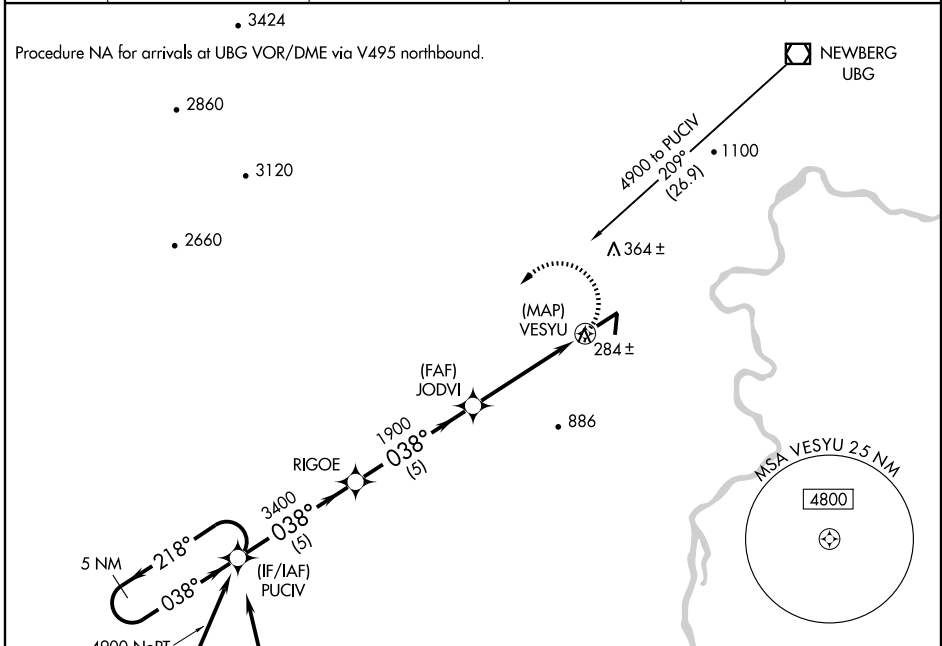

RNAV (GPS) RWY 4

MC MINNVILLE MUNI (MMV)

APP CRS	Rwy Idg	5420
038°	TDZE	161
	Apt Elev	163

▼ DME/DME RNP- 0.3 NA. Visibility reduction by helicopters NA.
▲ When local altimeter setting not received, use Aurora State altimeter setting and increase all MDA 60 feet and all visibility ¼ mile.

MISSED APPROACH: Climbing left turn to 4900 direct PUCIV and hold, continue climb-in-hold to 4900.

ASOS	PORTLAND APP CON	SEATTLE CENTER	McMINNVILLE RADIO	CLNC DEL	UNICOM
135.675	126.0 284.6 (NORTH)	125.8 291.7 (SOUTH)	122.45	118.35	123.0 (CTAF) ①

CATEGORY	A	B	C	D
LNAV MDA	580-1	419 (500-1)	580-1¼	419 (500-1¼)
CIRCLING	640-1	477 (500-1)	760-1½ 597 (600-1½)	880-2¼ 717 (800-2¼)

NW-1, 22 OCT 2009 to 19 NOV 2009

NW-1, 22 OCT 2009 to 19 NOV 2009