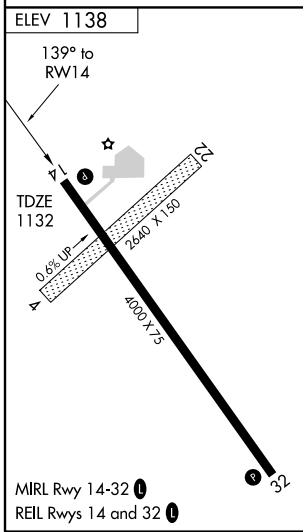

# RNAV (GPS) RWY 14

MORRIS MUNI-CHARLIE SCHMIDT FIELD (MOX)

APP CRS <b>139°</b>	Rwy Idg <b>4000</b>
	TDZE <b>1132</b>
	Apt Elev <b>1138</b>

**▽** DME/DME RNP-0.3 NA.  
**▲** When local altimeter setting not received, use Benson altimeter setting and increase all MDA 60 feet.  
 VDP NA when using Benson altimeter setting.

MISSED APPROACH: Climb to 3500 direct URTAW and hold.

AWOS-3 <b>109.6</b>	MINNEAPOLIS CENTER <b>126.1 269.2</b>	UNICOM <b>122.8 (CTAF) 0</b>
------------------------	--	---------------------------------

NC-1, 22 OCT 2009 to 19 NOV 2009

NC-1, 22 OCT 2009 to 19 NOV 2009

	4 NM Holding Pattern	WOPOR	EBEX	3500	URTAW
	3000 ← 319°	→ 139°	← 139°	3000	1.2 NM to RW14
			3.05° TCH 44		
		6.2 NM	4.4 NM	1.2 NM	
CATEGORY	A	B	C	D	
RNAV MDA	1560-1	428 (500-1)	1560-1¼ 428 (500-1¼)	NA	
CIRCLING	1560-1 422 (500-1)	1600-1 462 (500-1)	1600-1½ 462 (500-1½)	NA	