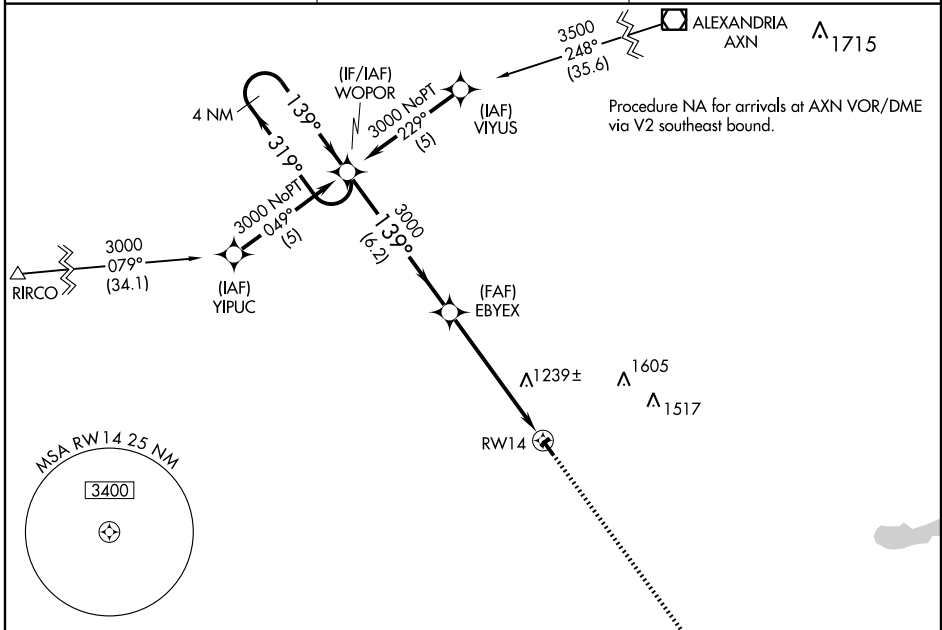

# RNAV (GPS) RWY 14

MORRIS MUNI-CHARLIE SCHMIDT FIELD (MOX)

APP CRS <b>139°</b>	Rwy Idg <b>4000</b>
	TDZE <b>1132</b>
	Apt Elev <b>1138</b>

**▽** DME/DME RNP-0.3 NA.  
**▲** When local altimeter setting not received, use Benson altimeter setting and increase all MDA 60 feet.  
 VDP NA when using Benson altimeter setting.

MISSED APPROACH: Climb to 3500 direct URTAW and hold.

AWOS-3 <b>109.6</b>	MINNEAPOLIS CENTER <b>126.1 269.2</b>	UNICOM <b>122.8 (CTAF) 0</b>
------------------------	--	---------------------------------

NC-1, 22 OCT 2009 to 19 NOV 2009

NC-1, 22 OCT 2009 to 19 NOV 2009

	4 NM Holding Pattern	WOPOR	EBEX	3500	URTAW
	3000 ← 319°	→ 139°	← 139°	3000	1.2 NM to RW14
			3.05° TCH 44		
		6.2 NM	4.4 NM	1.2 NM	
CATEGORY	A	B	C	D	
RNAV MDA	1560-1	428 (500-1)	1560-1¼ 428 (500-1¼)	NA	
CIRCLING	1560-1 422 (500-1)	1600-1 462 (500-1)	1600-1½ 462 (500-1½)	NA	