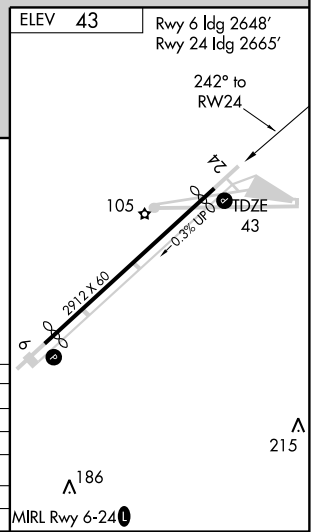

RNAV (GPS) RWY 24

LAKEWOOD (N12)

APP CRS 242°	Rwy Idg TDZE Apt Elev	2665 43 43
------------------------	-----------------------------	---------------------------------------

▼ Use Lakehurst NAES altimeter setting, when not received, use McGuire AFB altimeter setting.
 ▲ NA GPS or RNP-0.3 required. DME/DME RNP-0.3 NA.

MISSED APPROACH Climb to 2000 direct UZSOR WP and hold.

McGUIRE APP CON
124.15 363.8

GCO
121.725

UNICOM
122.8 (CTAF) 0

NE-2, 22 OCT 2009 to 19 NOV 2009

NE-2, 22 OCT 2009 to 19 NOV 2009

CATEGORY	A	B	C	D
LNAV MDA	560 - 1	517 (600-1)	NA	NA
CIRCLING	600 - 1	557 (600-1)	NA	NA
McGUIRE AFB ALTIMETER SETTING MINIMUMS				
LNAV MDA	580 - 1	537 (600-1)	NA	NA
CIRCLING	640 - 1	597 (600-1)	NA	NA