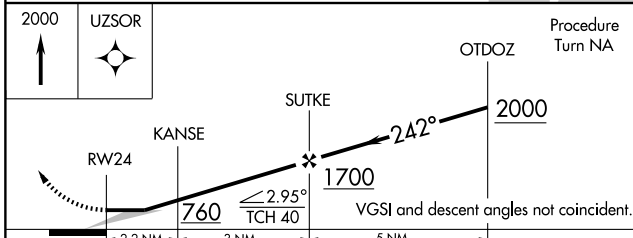

MISSED APPROACH Climb to 2000 direct UZSOR WP and hold.

McGUIRE APP CON
124.15 363.8

GCO
121.725

UNICOM
122.8 (CTAF) 0

NE-2, 22 OCT 2009 to 19 NOV 2009

NE-2, 22 OCT 2009 to 19 NOV 2009

CATEGORY	A	B	C	D
LNAV MDA	560 - 1	517 (600-1)	NA	NA
CIRCLING	600 - 1	557 (600-1)	NA	NA
McGUIRE AFB ALTIMETER SETTING MINIMUMS				
LNAV MDA	580 - 1	537 (600-1)	NA	NA
CIRCLING	640 - 1	597 (600-1)	NA	NA