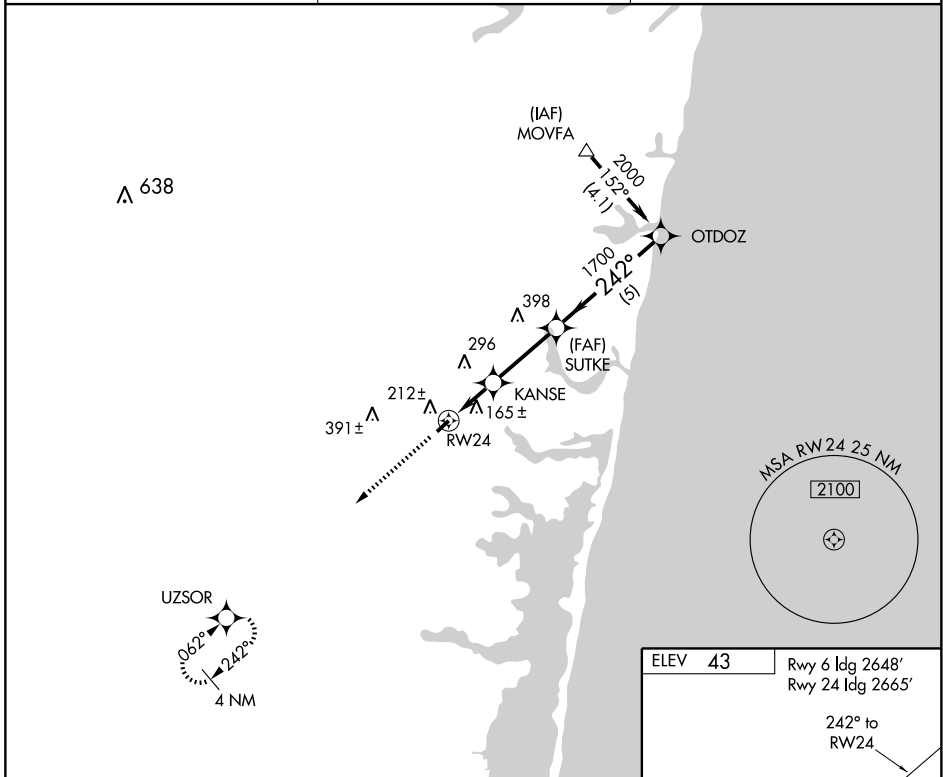

RNAV (GPS) RWY 24

LAKEWOOD (N12)

APP CRS 242°	Rwy Idg TDZE Apt Elev	2665 43 43
------------------------	-----------------------------	---------------------------------------

▼ Use Lakehurst NAES altimeter setting, when not received, use McGuire AFB altimeter setting.
 ▲ NA GPS or RNP-0.3 required. DME/DME RNP-0.3 NA.

MISSED APPROACH Climb to 2000 direct UZSOR WP and hold.

McGUIRE APP CON
124.15 363.8

GCO
121.725

UNICOM
122.8 (CTAF) 0

NE-2, 22 OCT 2009 to 19 NOV 2009

NE-2, 22 OCT 2009 to 19 NOV 2009

CATEGORY	A	B	C	D
LNAV MDA	560 - 1	517 (600-1)	NA	NA
CIRCLING	600 - 1	557 (600-1)	NA	NA
McGUIRE AFB ALTIMETER SETTING MINIMUMS				
LNAV MDA	580 - 1	537 (600-1)	NA	NA
CIRCLING	640 - 1	597 (600-1)	NA	NA