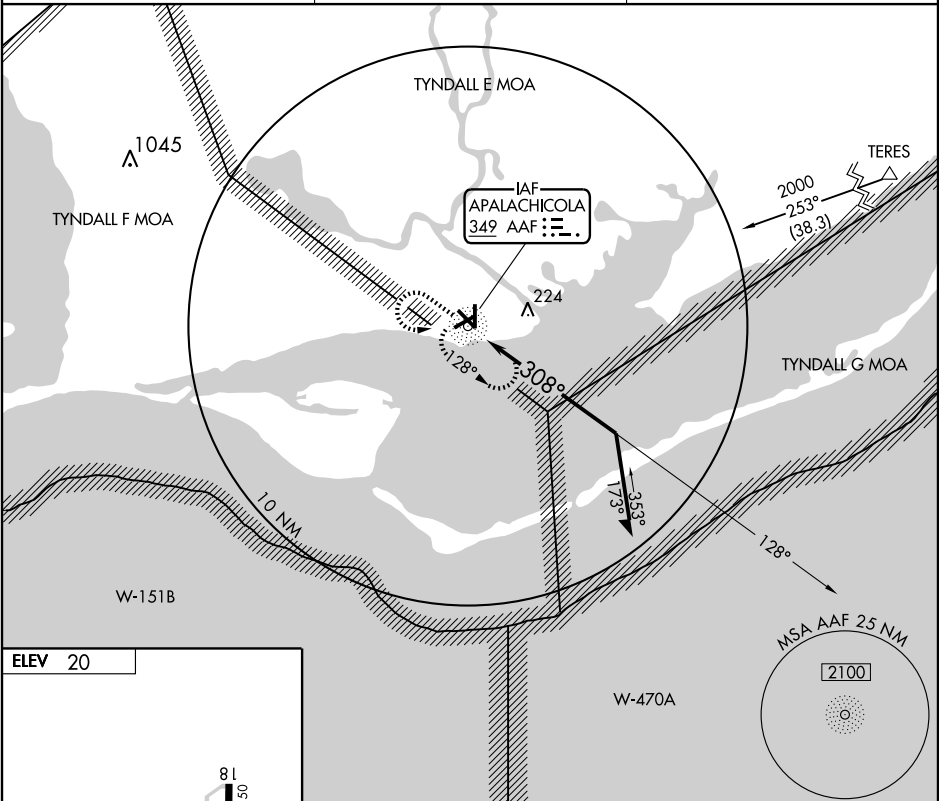

NDB RWY 31

APALACHICOLA RGNL (AAF)

NDB AAF	APP CRS	Rwy Idg	5251
349	308°	TDZE	20
		Apt Elev	20

▽ NA

△ NA

MISSED APPROACH: Climb to 1000 then climbing left turn to 2000 direct AAF NDB and hold.

ASOS 119.925	TYNDALL APP CON★ 124.15 341.7	UNICOM 122.8 (CTAF) 0
------------------------	---	---------------------------------

1000	2000	AAF 349	NDB	Remain within 10 NM
↑	↶	○		

128°

2000

308°

CATEGORY	A	B	C	D
S-31	620-1	600 (600-1)	620-1½ 600 (600-1½)	NA
CIRCLING	620-1	600 (600-1)	620-1½ 600 (600-1½)	NA

SE-3, 22 OCT 2009 to 19 NOV 2009

SE-3, 22 OCT 2009 to 19 NOV 2009