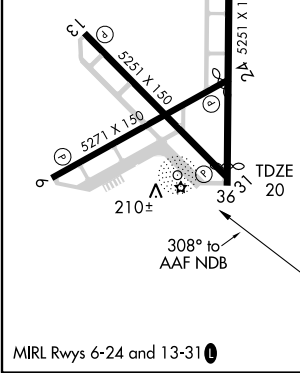

NDB RWY 31

APALACHICOLA RGNL (AAF)

NDB AAF	APP CRS	Rwy Idg	5251
349	308°	TDZE	20
		Apt Elev	20

▽ NA

△ NA

MISSED APPROACH: Climb to 1000 then climbing left turn to 2000 direct AAF NDB and hold.

ASOS 119.925	TYNDALL APP CON★ 124.15 341.7	UNICOM 122.8 (CTAF) 0
------------------------	---	---------------------------------

1000	2000	AAF 349	NDB	Remain within 10 NM
↑	↶	○		

128°

2000

308°

CATEGORY	A	B	C	D
S-31	620-1	600 (600-1)	620-1½ 600 (600-1½)	NA
CIRCLING	620-1	600 (600-1)	620-1½ 600 (600-1½)	NA

SE-3, 22 OCT 2009 to 19 NOV 2009