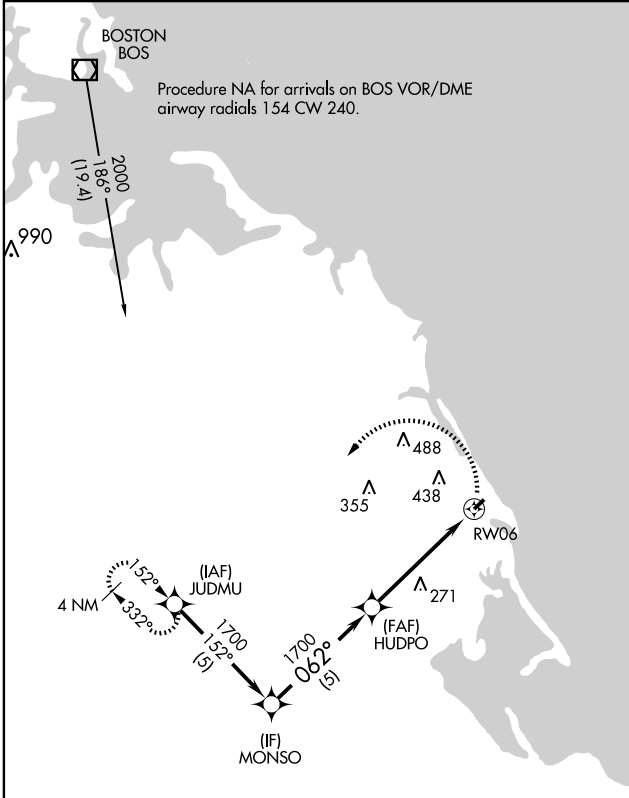

RNAV (GPS) RWY 6

MARSHFIELD MUNI - GEORGE HARLOW FIELD (G:HG)

APP CRS 062°	Rwy Idg 3001
	TDZE 9
	Apt Elev 11

⚠ DME/DME RNP-0.3 NA. Visibility reduction by helicopters NA.
⚠ When local altimeter setting not received, use Plymouth altimeter setting and increase all MDA 60 feet.

MISSED APPROACH: Climbing left turn to 2000 direct JUDMU and hold.

AWOS-3
120.0

BOSTON APP CON
124.1

UNICOM
122.8 (CTAF) 0

NE-1, 22 OCT 2009 to 19 NOV 2009

NE-1, 22 OCT 2009 to 19 NOV 2009

CATEGORY	A	B	C	D
RNAV MDA	540-1	531 (600-1)		NA
CIRCLING	560-1	620-1		NA
	549 (600-1)	609 (700-1)		