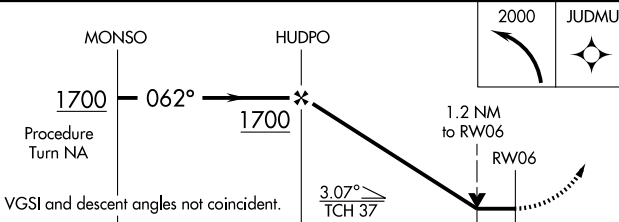

RNAV (GPS) RWY 6

MARSHFIELD MUNI - GEORGE HARLOW FIELD (G:HG)

APP CRS 062°	Rwy Idg 3001
	TDZE 9
	Apt Elev 11

⚠ DME/DME RNP-0.3 NA. Visibility reduction by helicopters NA.
⚠ When local altimeter setting not received, use Plymouth altimeter setting and increase all MDA 60 feet.

MISSED APPROACH: Climbing left turn to 2000 direct JUDMU and hold.

AWOS-3
120.0

BOSTON APP CON
124.1

UNICOM
122.8 (CTAF) 0

NE-1, 22 OCT 2009 to 19 NOV 2009

NE-1, 22 OCT 2009 to 19 NOV 2009

CATEGORY	A	B	C	D
RNAV MDA	540-1	531 (600-1)		NA
CIRCLING	560-1	620-1		NA
	549 (600-1)	609 (700-1)		