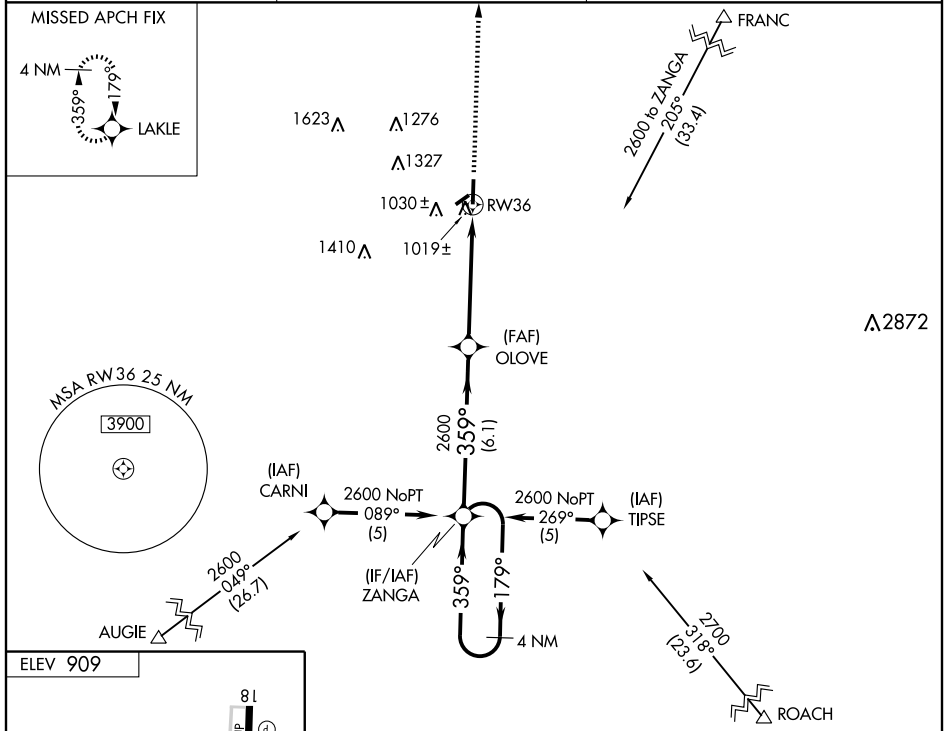

RNAV (GPS) RWY 36

SEDALIA MEMORIAL (DMO)

WAAS CH 60913 W 36A	APP CRS 359°	Rwy Idg 5500 TDZE 902 Apt Elev 909
---	------------------------	---

DME/DME RNP-0.3 NA. Baro-VNAV NA below -16°C (4°F)	MISSED APPROACH: Climb to 2600 direct LAKLE and hold.
---	---

ASOS 120.525	WHITEMAN APP CON * 127.45 284.0	UNICOM 122.8 (CTAF)
------------------------	---	-------------------------------

NC-3, 22 OCT 2009 to 19 NOV 2009

NC-3, 22 OCT 2009 to 19 NOV 2009

CATEGORY	A	B	C	D
LPV DA	1170-1		268 (300-1)	
LNVA/VNAV DA	1280-1¼		378 (400-1¼)	
LNVA MDA	1280-1		378 (400-1)	
CIRCLING	1380-1¼	461 (500-1¼)	1480-1½	1280-1¼
			571 (600-1½)	378 (400-1¼)