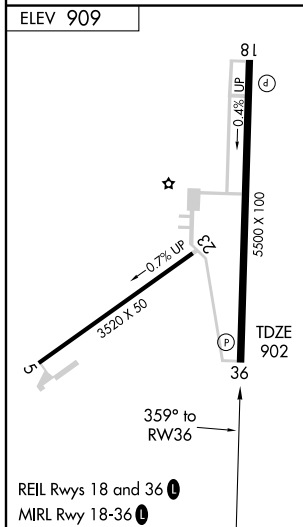

RNAV (GPS) RWY 36

SEDALIA MEMORIAL (DMO)

WAAS CH 60913 W 36A	APP CRS 359°	Rwy Idg 5500 TDZE 902 Apt Elev 909
---	------------------------	---

DME/DME RNP-0.3 NA. Baro-VNAV NA below -16°C (4°F)	MISSED APPROACH: Climb to 2600 direct LAKLE and hold.
---	---

ASOS 120.525	WHITEMAN APP CON * 127.45 284.0	UNICOM 122.8 (CTAF)
------------------------	---	-------------------------------

NC-3, 22 OCT 2009 to 19 NOV 2009

NC-3, 22 OCT 2009 to 19 NOV 2009

CATEGORY	A	B	C	D
LPV DA	1170-1		268 (300-1)	
LNVA/VNAV DA	1280-1¼		378 (400-1¼)	
LNVA MDA	1280-1		378 (400-1)	
CIRCLING	1380-1¼	461 (500-1¼)	1480-1½	1280-1¼
			571 (600-1½)	378 (400-1¼)