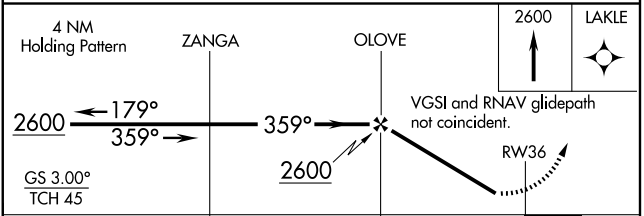

RNAV (GPS) RWY 36

SEDALIA MEMORIAL (DMO)

WAAS CH 60913 W 36A	APP CRS 359°	Rwy Idg 5500 TDZE 902 Apt Elev 909
---	------------------------	---

DME/DME RNP-0.3 NA. Baro-VNAV NA below -16°C (4°F)	MISSED APPROACH: Climb to 2600 direct LAKLE and hold.
---	---

ASOS 120.525	WHITEMAN APP CON * 127.45 284.0	UNICOM 122.8 (CTAF)
------------------------	---	-------------------------------

NC-3, 22 OCT 2009 to 19 NOV 2009

NC-3, 22 OCT 2009 to 19 NOV 2009

CATEGORY	A	B	C	D
LPV DA	1170-1		268 (300-1)	
LNVA/VNAV DA	1280-1¼		378 (400-1¼)	
LNVA MDA	1280-1		378 (400-1)	
CIRCLING	1380-1¼	461 (500-1¼)	1480-1½	1280-1¼
			571 (600-1½)	378 (400-1¼)