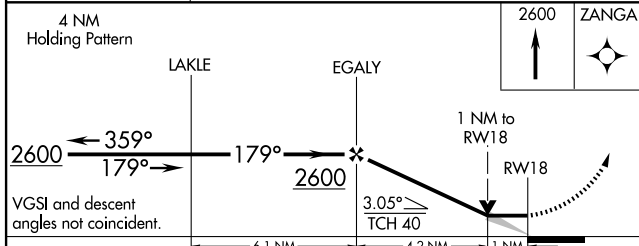

RNAV (GPS) RWY 18

SEDALIA MEMORIAL (DMO)

APP CRS 179°	Rwy Idg TDZE Apt Elev	5500 884 909
------------------------	-----------------------------	---

DME/DME RNP-0.3 NA.	MISSED APPROACH: Climb to 2600 direct ZANGA and hold.
---------------------	---

ASOS 120.525	WHITEMAN APP CON * 127.45 284.0	UNICOM 122.8 (CTAF) 0
------------------------	---	---------------------------------

NC-3, 22 OCT 2009 to 19 NOV 2009

NC-3, 22 OCT 2009 to 19 NOV 2009

CATEGORY	A	B	C	D
LNVA MDA	1260-1 376 (400-1)			1260-1½ 376 (400-1½)
CIRCLING	1380-1 461 (500-1)	1480-1½ 571 (600-1½)		1480-2 571 (600-2)