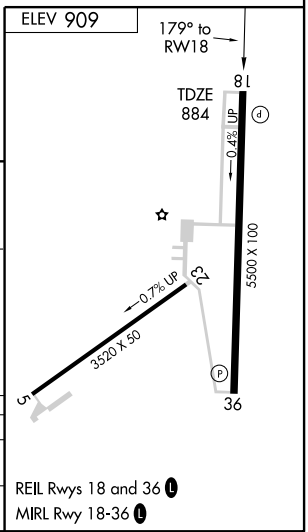

RNAV (GPS) RWY 18

SEDALIA MEMORIAL (DMO)

APP CRS 179°	Rwy Idg TDZE Apt Elev	5500 884 909
------------------------	-----------------------------	---

DME/DME RNP-0.3 NA.	MISSED APPROACH: Climb to 2600 direct ZANGA and hold.
---------------------	---

ASOS 120.525	WHITEMAN APP CON * 127.45 284.0	UNICOM 122.8 (CTAF) 0
------------------------	---	---------------------------------

NC-3, 22 OCT 2009 to 19 NOV 2009

NC-3, 22 OCT 2009 to 19 NOV 2009

CATEGORY	A	B	C	D
LNVA MDA	1260-1 376 (400-1)			1260-1½ 376 (400-1½)
CIRCLING	1380-1 461 (500-1)	1480-1½ 571 (600-1½)		1480-2 571 (600-2)

REIL Rwy 18 and 36 0
MIRL Rwy 18-36 0