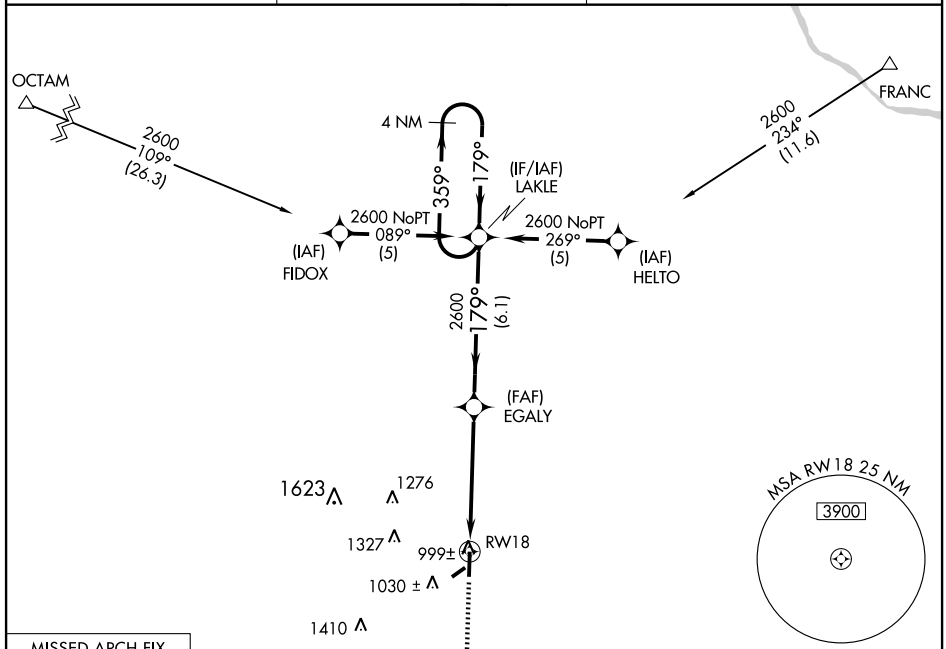

RNAV (GPS) RWY 18

SEDALIA MEMORIAL (DMO)

APP CRS 179°	Rwy Idg TDZE Apt Elev	5500 884 909
------------------------	-----------------------------	---

DME/DME RNP-0.3 NA.	MISSED APPROACH: Climb to 2600 direct ZANGA and hold.
---------------------	---

ASOS 120.525	WHITEMAN APP CON * 127.45 284.0	UNICOM 122.8 (CTAF) 0
------------------------	---	---------------------------------

NC-3, 22 OCT 2009 to 19 NOV 2009

NC-3, 22 OCT 2009 to 19 NOV 2009

CATEGORY	A	B	C	D
LNVA MDA	1260-1 376 (400-1)			1260-1½ 376 (400-1½)
CIRCLING	1380-1 461 (500-1)	1480-1½ 571 (600-1½)		1480-2 571 (600-2)

REIL Rwy 18 and 36 0
MIRL Rwy 18-36 0