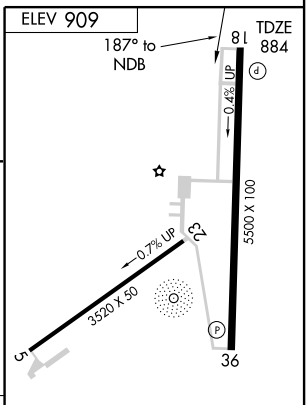

SEDALIA, MISSOURI

AL-5584 (FAA)

NDB RWY 18

SEDALIA MEMORIAL (DMO)

NDB DMO 281	APP CRS 187°	Rwy Idg 5500
		TDZE 884
		Apt Elev 909

▽ MISSED APPROACH: Climb to 2600 then left turn direct DMO NDB and hold.
▲ NA

ASOS 120.525	WHITEMAN APP CON * 127.45 284.0	UNICOM 122.8 (CTAF) 0
------------------------	---	---------------------------------

NC-3, 22 OCT 2009 to 19 NOV 2009

NC-3, 22 OCT 2009 to 19 NOV 2009

CATEGORY	A	B	C	D
S-18	1380-1 496 (500-1)		1380-1½ 496 (500-1½)	1380-1½ 496 (500-1½)
CIRCLING	1380-1 471 (500-1)		1480-1½ 571 (600-1½)	1480-2 571 (600-2)

REIL Rwy 18 and 36 **0**
 MIRL Rwy 18-36 **0**

SEDALIA, MISSOURI
Amdt 8 09071

38°42'N - 93°11'W

SEDALIA MEMORIAL (DMO)

NDB RWY 18