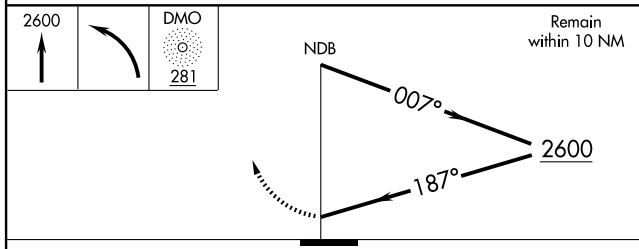

SEDALIA, MISSOURI

AL-5584 (FAA)

NDB RWY 18

SEDALIA MEMORIAL (DMO)

NDB DMO 281	APP CRS 187°	Rwy Idg 5500
		TDZE 884
		Apt Elev 909

▽ MISSED APPROACH: Climb to 2600 then left turn direct DMO NDB and hold.
▲ NA

ASOS 120.525	WHITEMAN APP CON * 127.45 284.0	UNICOM 122.8 (CTAF) 0
------------------------	---	---------------------------------

NC-3, 22 OCT 2009 to 19 NOV 2009

NC-3, 22 OCT 2009 to 19 NOV 2009

CATEGORY	A	B	C	D
S-18	1380-1 496 (500-1)		1380-1½ 496 (500-1½)	1380-1½ 496 (500-1½)
CIRCLING	1380-1 471 (500-1)		1480-1½ 571 (600-1½)	1480-2 571 (600-2)