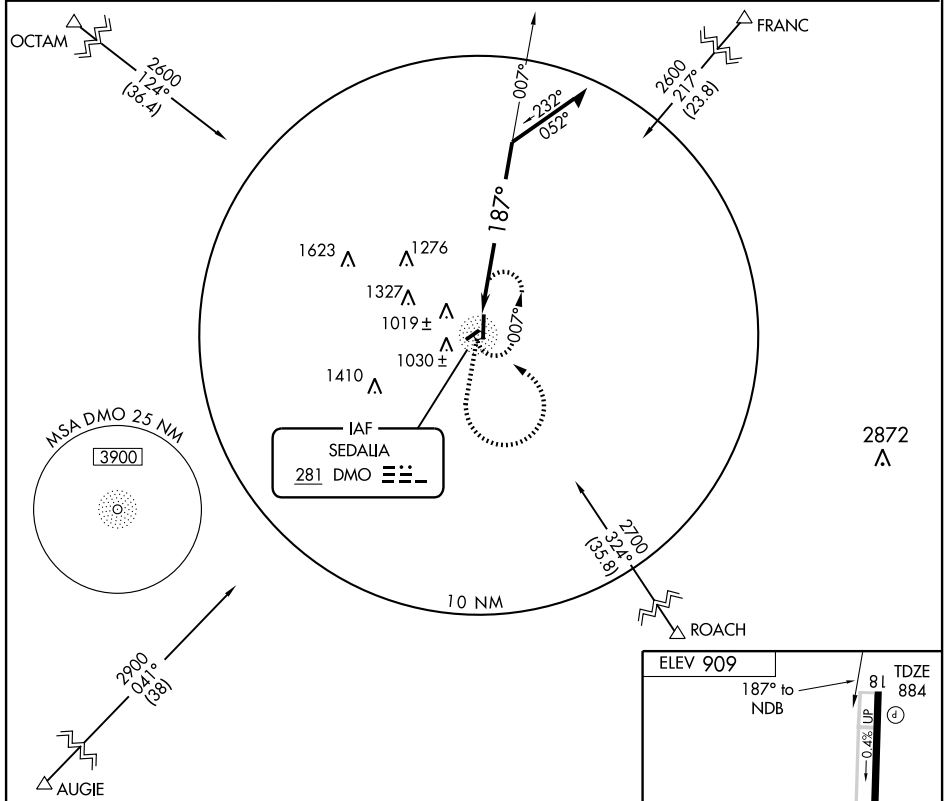

SEDALIA, MISSOURI

AL-5584 (FAA)

NDB RWY 18

SEDALIA MEMORIAL (DMO)

NDB DMO 281	APP CRS 187°	Rwy Idg 5500
		TDZE 884
		Apt Elev 909

▽ MISSED APPROACH: Climb to 2600 then left turn direct DMO NDB and hold.
▲ NA

ASOS 120.525	WHITEMAN APP CON * 127.45 284.0	UNICOM 122.8 (CTAF) 0
------------------------	---	---------------------------------

NC-3, 22 OCT 2009 to 19 NOV 2009

NC-3, 22 OCT 2009 to 19 NOV 2009

CATEGORY	A	B	C	D
S-18	1380-1 496 (500-1)		1380-1½ 496 (500-1½)	1380-1½ 496 (500-1½)
CIRCLING	1380-1 471 (500-1)		1480-1½ 571 (600-1½)	1480-2 571 (600-2)

REIL Rwy 18 and 36 **0**
 MIRL Rwy 18-36 **0**

SEDALIA, MISSOURI
Amdt 8 09071

38°42'N - 93°11'W

SEDALIA MEMORIAL (DMO)

NDB RWY 18