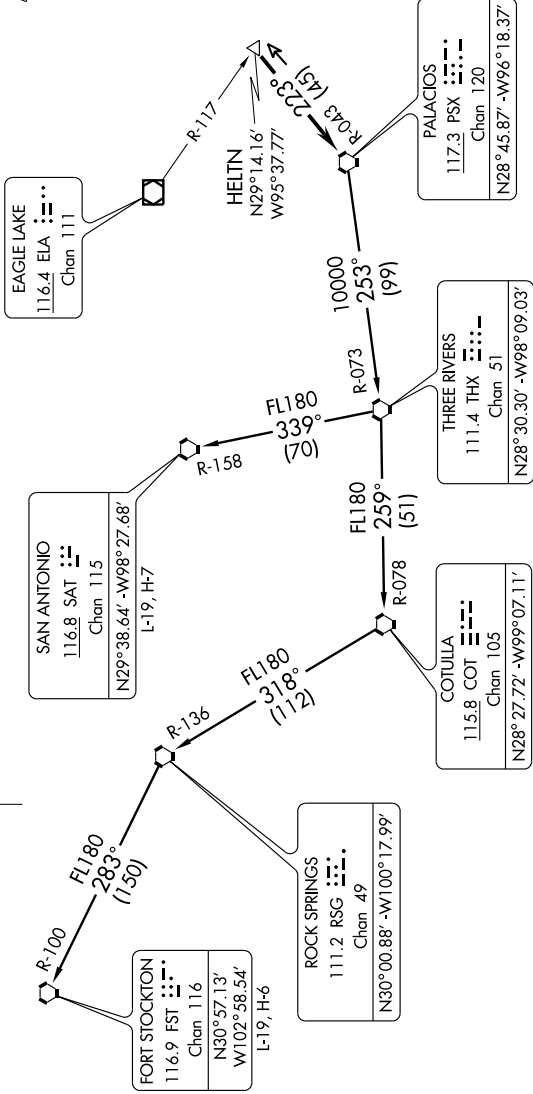

PALACIOS THREE DEPARTURE

SL-5573 (FAA)

HOUSTON, TEXAS

ATIS 118.325
 LONE STAR CLINC DEL 120.45
 HOUSTON CLINC DEL 119.55
 (When Tower Closed)
 GND CON 120.45
 LONE STAR TOWER * 124.125(CITAF) 1
 HOUSTON DEP CON * 119.7 281.4

NOTE: Radar Required
 NOTE: Chart not to scale

(NARRATIVE ON FOLLOWING PAGE)

SC-5, 22 OCT 2009 to 19 NOV 2009

SC-5, 22 OCT 2009 to 19 NOV 2009

TAKE-OFF MINIMUMS:
 Rwys 1, 14, 19, 32 standard.

PALACIOS THREE DEPARTURE

HOUSTON, TEXAS