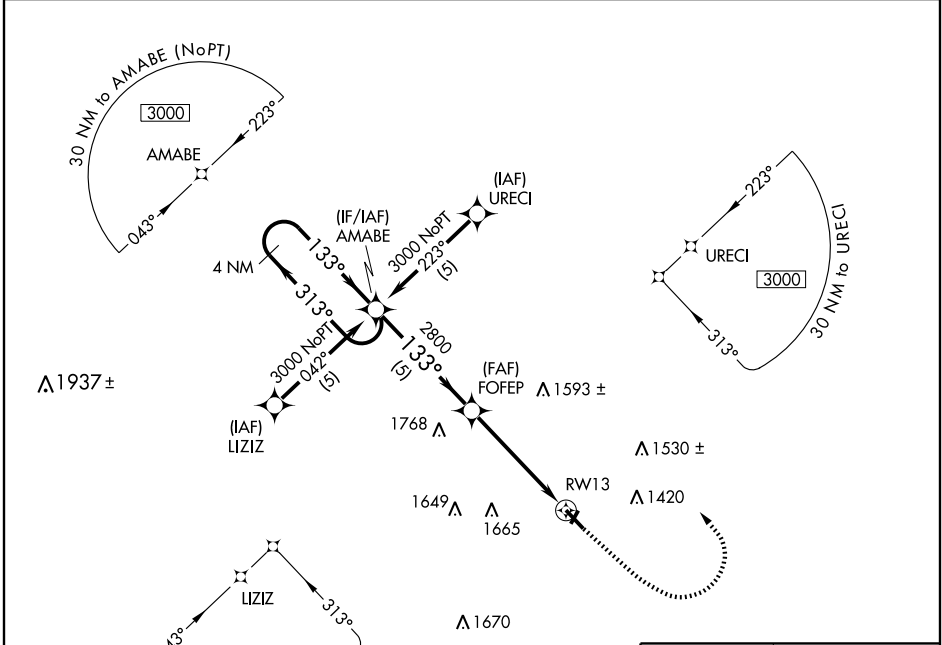

RNAV (GPS) RWY 13

CARROLL/ARTHUR N. NEU (CIN)

APP CRS 133°	Rwy Idg 4995
	TDZE 1203
	Apt Elev 1204

▽ GPS or RNP- 0.3 required. DME/DME RNP- 0.3 NA. **MISSED APPROACH:** Climb to 2000, then climbing left turn to 3000 direct AMABE WP and hold.

▲ NA

AWOS-3 118.025	MINNEAPOLIS CENTER 134.0 288.3	UNICOM 122.8 (CTAF) 0
--------------------------	--	---------------------------------

NC-3, 22 OCT 2009 to 19 NOV 2009

NC-3, 22 OCT 2009 to 19 NOV 2009

CATEGORY	A	B	C	D
LNAV MDA	1660-1	457 (500-1)	1660-1 1/4 457 (500-1 1/4)	NA
CIRCLING	1720-1	516 (600-1)	1720-1 1/2 516 (600-1 1/2)	NA