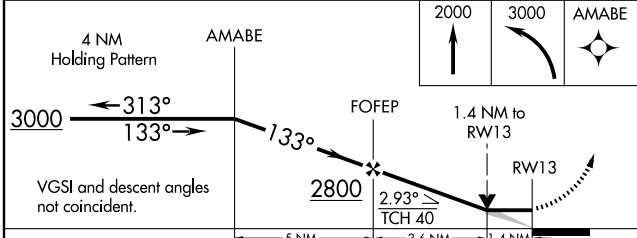

NC-3, 22 OCT 2009 to 19 NOV 2009

NC-3, 22 OCT 2009 to 19 NOV 2009