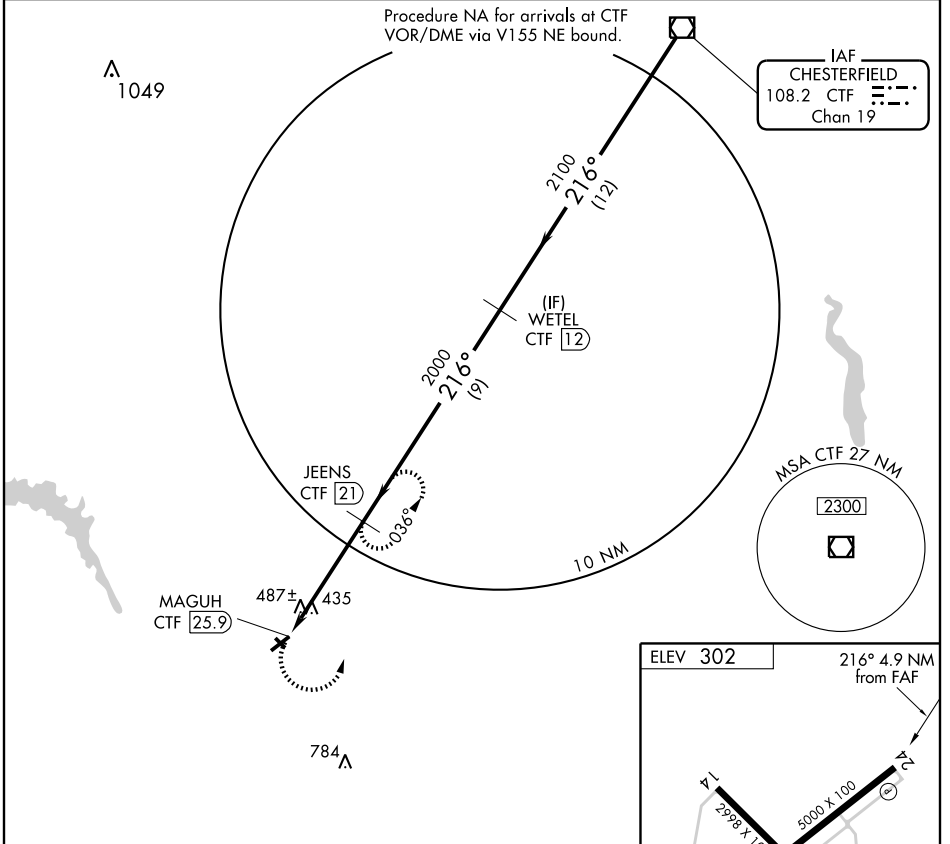

VOR/DME CTF 108.2 Chan 19	APP CRS 216°	Rwy Idg TDZE Apt Elev 302	N/A N/A 302
---	------------------------	--	--

VOR/DME-A
CAMDEN/ WOODWARD FIELD (CDN)

NA If local altimeter setting not received, use Columbia altimeter setting and increase all MDAs 100 feet.

MISSED APPROACH: Climbing left turn to 2000 via CTF VOR/DME R-216 to JEENS/21 DME and hold.

AWOS-3 119.975	SHAW APP CON * 125.4 285.4	UNICOM 123.0 (CTAF) 0
--------------------------	--------------------------------------	---------------------------------

CATEGORY	A	B	C	D	Knots	60	90	120	150	180
	CIRCLING	840-1 538 (600-1)	840-1¼ 538 (600-1¼)	840-1½ 538 (600-1½)		860-2 558 (600-2)	Min:Sec			

SE-2, 22 OCT 2009 to 19 NOV 2009

SE-2, 22 OCT 2009 to 19 NOV 2009