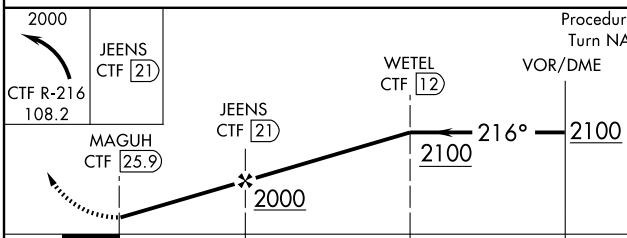

VOR/DME CTF 108.2 Chan 19	APP CRS 216°	Rwy Idg TDZE Apt Elev 302	N/A N/A 302
---	------------------------	--	--

VOR/DME-A
CAMDEN/ WOODWARD FIELD (CDN)

NA If local altimeter setting not received, use Columbia altimeter setting and increase all MDAs 100 feet.

MISSED APPROACH: Climbing left turn to 2000 via CTF VOR/DME R-216 to JEENS/21 DME and hold.

AWOS-3 119.975	SHAW APP CON * 125.4 285.4	UNICOM 123.0 (CTAF) 0
--------------------------	--------------------------------------	---------------------------------