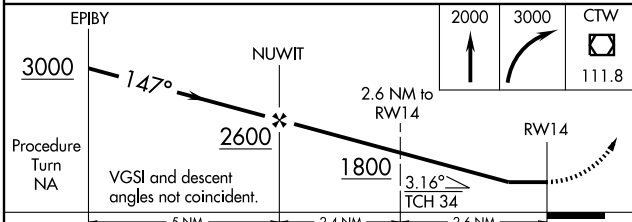

GPS RWY 14

NEW PHILADELPHIA/ HARRY CLEVER FIELD (PHD)

APP CRS 147°	Rwy Idg 3621
	TDZE 894
	Apt Elev 894

MISSED APPROACH: Climb to 2000, then climbing right turn to 3000 direct CTW VOR/DME and hold.

ASOS 121.425	AKRON-CANTON APP CON * 125.5 371.875	UNICOM 122.8 (CTAF)	123.3
------------------------	--	-------------------------------	--------------

EC-2, 22 OCT 2009 to 19 NOV 2009

EC-2, 22 OCT 2009 to 19 NOV 2009

CATEGORY	A	B	C	D
S-14	1560-1	666 (700-1)	1560-1 ³ / ₄ 666 (700-1 ³ / ₄)	NA
CIRCLING	1620-1	726 (800-1)	1620-2 726 (800-2)	NA

GPS RWY 14