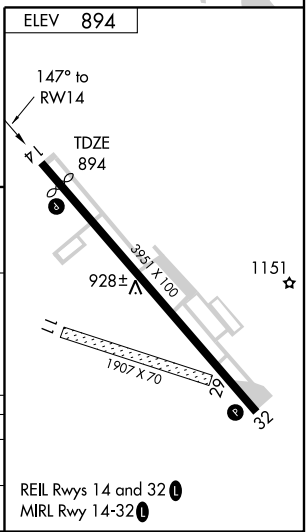

GPS RWY 14

NEW PHILADELPHIA/ HARRY CLEVER FIELD (PHD)

APP CRS 147°	Rwy Idg 3621
	TDZE 894
	Apt Elev 894

MISSED APPROACH: Climb to 2000, then climbing right turn to 3000 direct CTW VOR/DME and hold.

ASOS 121.425	AKRON-CANTON APP CON * 125.5 371.875	UNICOM 122.8 (CTAF)	123.3
------------------------	--	-------------------------------	--------------

EC-2, 22 OCT 2009 to 19 NOV 2009

EC-2, 22 OCT 2009 to 19 NOV 2009

CATEGORY	A	B	C	D
S-14	1560-1	666 (700-1)	1560-1 ³ / ₄ 666 (700-1 ³ / ₄)	NA
CIRCLING	1620-1	726 (800-1)	1620-2 726 (800-2)	NA

GPS RWY 14