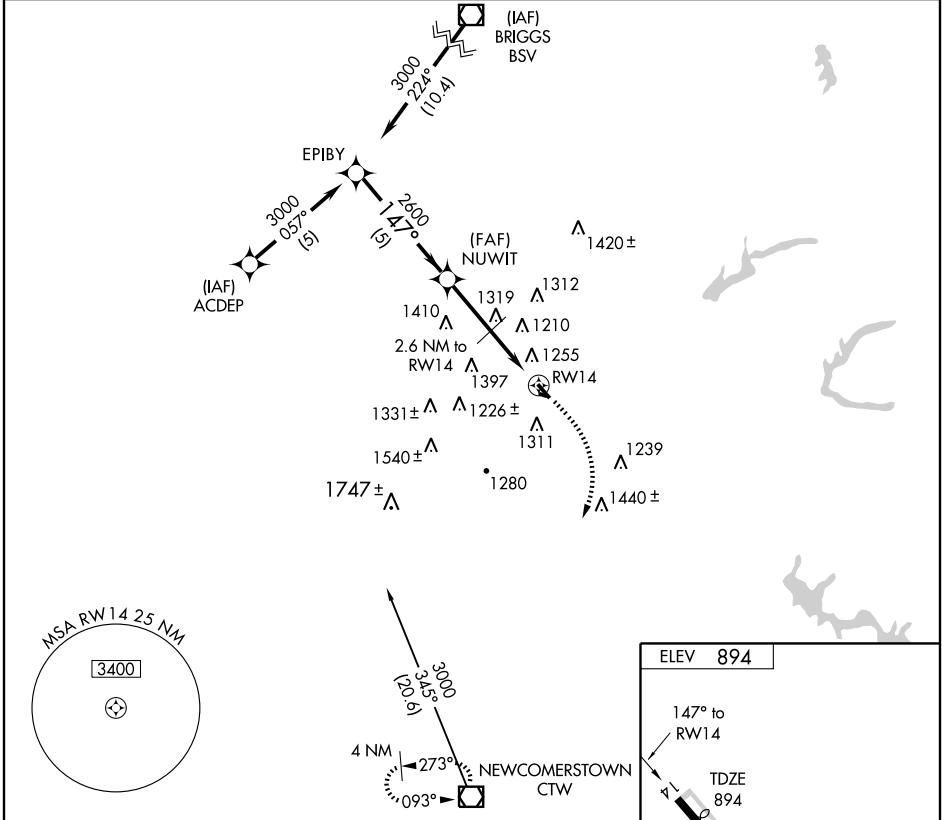

GPS RWY 14

NEW PHILADELPHIA/ HARRY CLEVER FIELD (PHD)

APP CRS 147°	Rwy Idg 3621
	TDZE 894
	Apt Elev 894

MISSED APPROACH: Climb to 2000, then climbing right turn to 3000 direct CTW VOR/DME and hold.

ASOS 121.425	AKRON-CANTON APP CON * 125.5 371.875	UNICOM 122.8 (CTAF)	123.3
------------------------	--	-------------------------------	--------------

EC-2, 22 OCT 2009 to 19 NOV 2009

EC-2, 22 OCT 2009 to 19 NOV 2009

CATEGORY	A	B	C	D
S-14	1560-1	666 (700-1)	1560-1 ³ / ₄ 666 (700-1 ³ / ₄)	NA
CIRCLING	1620-1	726 (800-1)	1620-2 726 (800-2)	NA

GPS RWY 14