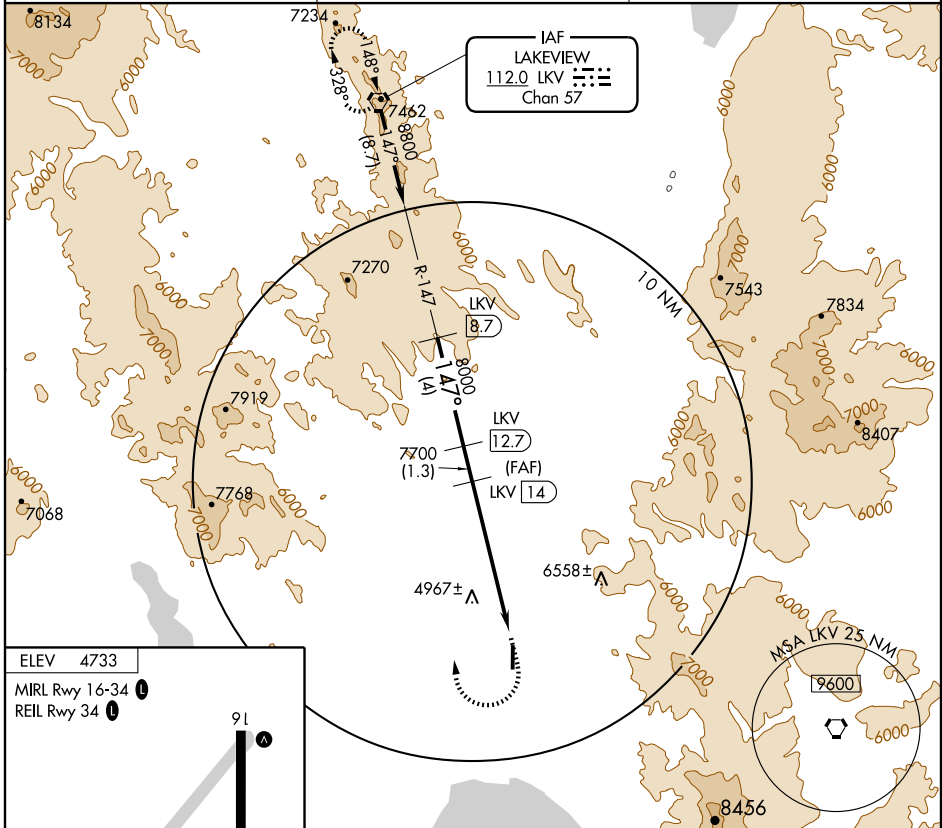

VORTAC LKV 112.0 Chan 57	APP CRS 147°	Rwy Idg TDZE Apt Elev 4733	N/A N/A 4733
--	------------------------	--	---

VOR/DME-A
LAKEVIEW / LAKE COUNTY (LKV)

▽
▲

MISSED APPROACH: Climb to 6200 then climbing right turn to 9200 direct LKV VORTAC and hold.

AWOS-3 135.525	SEATTLE CENTER 127.6 346.35	UNICOM 122.8 (CTAF)
--------------------------	---------------------------------------	-------------------------------

NW-1, 22 OCT 2009 to 19 NOV 2009

NW-1, 22 OCT 2009 to 19 NOV 2009