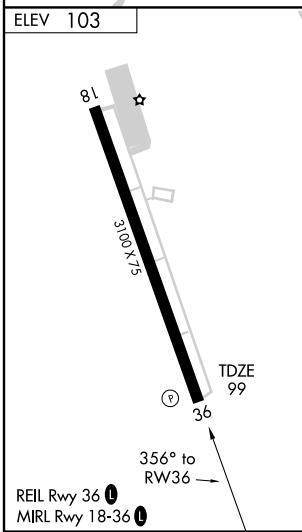

CATEGORY	A	B	C	D
S-36	720-1	621 (700-1)		NA
CIRCLING	740-1	637 (700-1)		NA