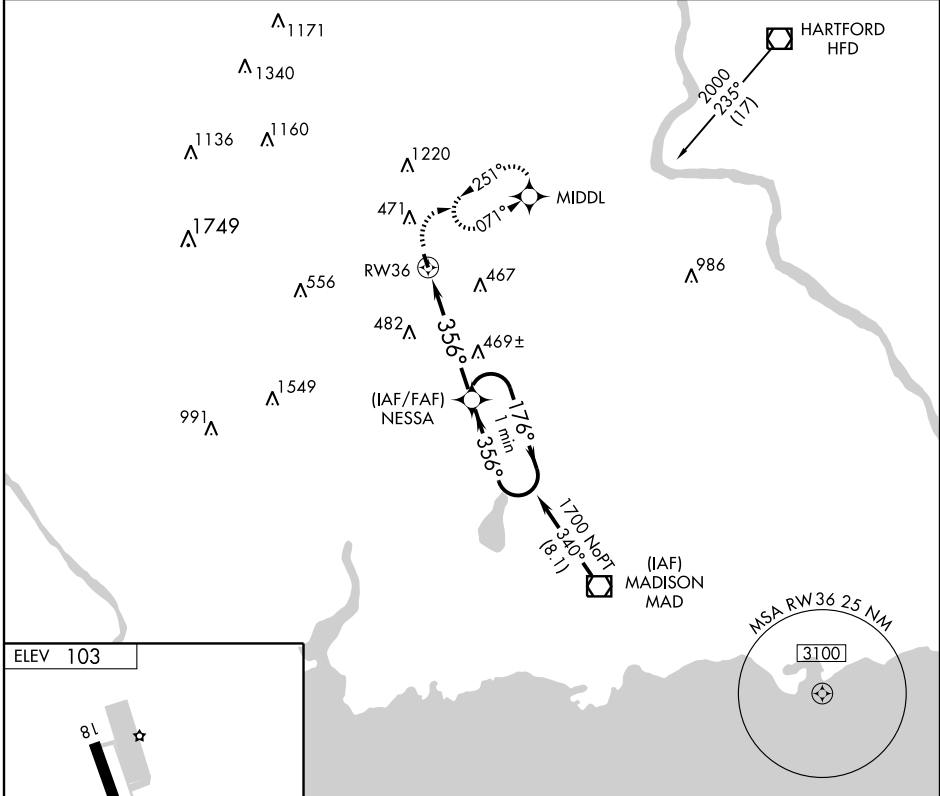

GPS RWY 36

MERIDEN MARKHAM MUNI (MMK)

APP CRS 356°	Rwy Idg 3100
	TDZE 99
	Apt Elev 103

MISSED APPROACH: Climbing right turn to 2500 direct MIDL WP and hold.

ASOS 134.925	BRADLEY APP CON 127.8 269.325	CLNC DEL 120.65	UNICOM 123.05 (CTAF)
------------------------	---	---------------------------	--------------------------------

NE-1, 22 OCT 2009 to 19 NOV 2009

NE-1, 22 OCT 2009 to 19 NOV 2009

CATEGORY	A	B	C	D
S-36	720-1	621 (700-1)		NA
CIRCLING	740-1	637 (700-1)		NA