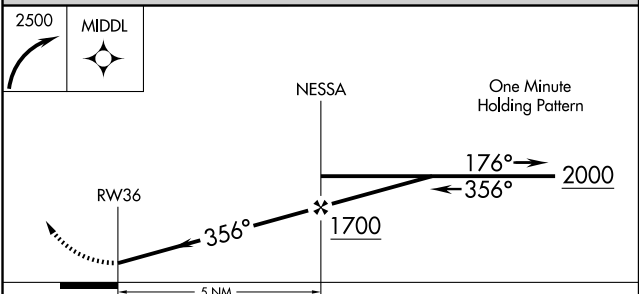

CATEGORY	A	B	C	D
S-36	720-1	621 (700-1)		NA
CIRCLING	740-1	637 (700-1)		NA