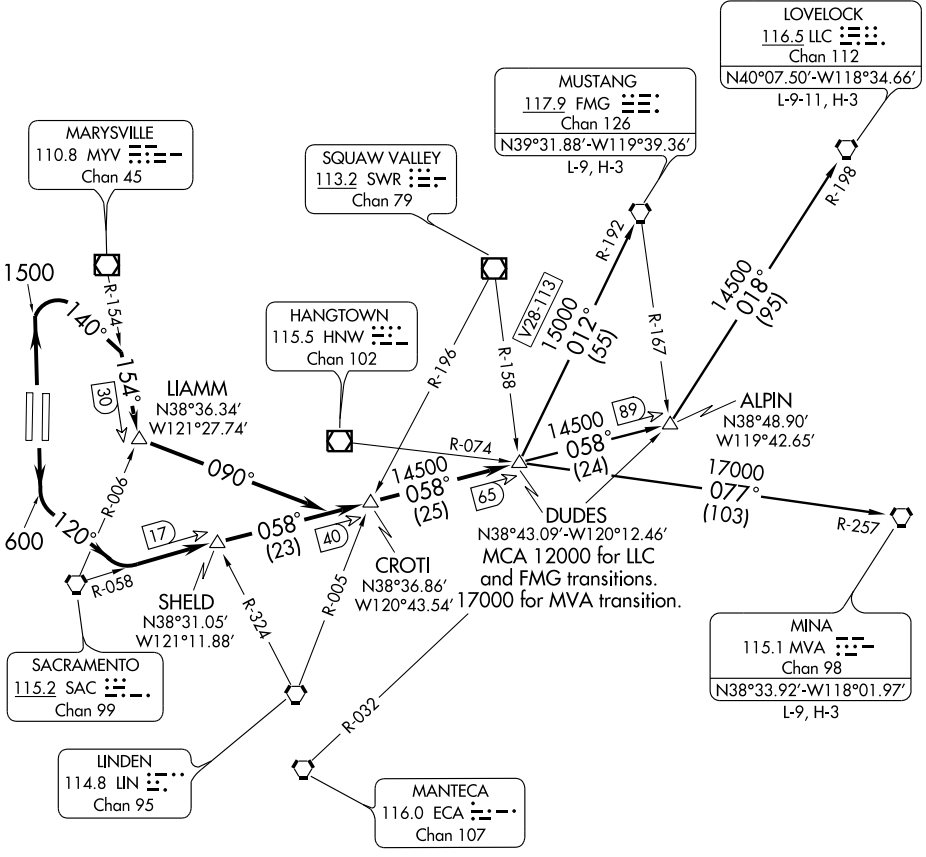

DUDES NINE DEPARTURE

SL-5490 (FAA)

SACRAMENTO INTL (SMF)
SACRAMENTO, CALIFORNIA

CLNC DEL
121.1 256.7
NORCAL DEP CON
(S-SW) 125.25 257.9
(W-N) 134.8 270.25
(NE) 125.4 259.1
(E-SE) 127.4 317.5

SW-2, 22 OCT 2009 to 19 NOV 2009

SW-2, 22 OCT 2009 to 19 NOV 2009

NOTE: RADAR Required.
NOTE: DME Required.
NOTE: Chart not to scale.

(NARRATIVE ON FOLLOWING PAGE)

DUDES NINE DEPARTURE