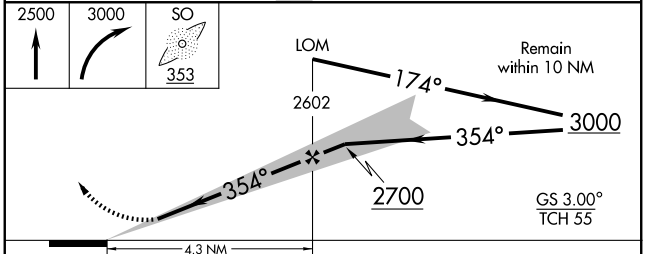

LOC I-SOR <b>111.5</b>	APP CRS <b>354°</b>	Rwy Idg TDZE Apt Elev	<b>5506</b> <b>1154</b> <b>1160</b>
---------------------------	------------------------	-----------------------------	---

# ILS or LOC RWY 35

WINFIELD/ARKANSAS CITY/ STROTHER FIELD (WLD)

<b>▲</b> NA	MISSED APPROACH: Climb to 2500 then climbing right turn to 3000 direct SAWCY LOM and hold.
-------------	--

ASOS <b>118.025</b>	KANSAS CITY CENTER <b>127.8 319.1</b>	UNICOM <b>122.8 (CTAF) ①</b>
------------------------	--	---------------------------------