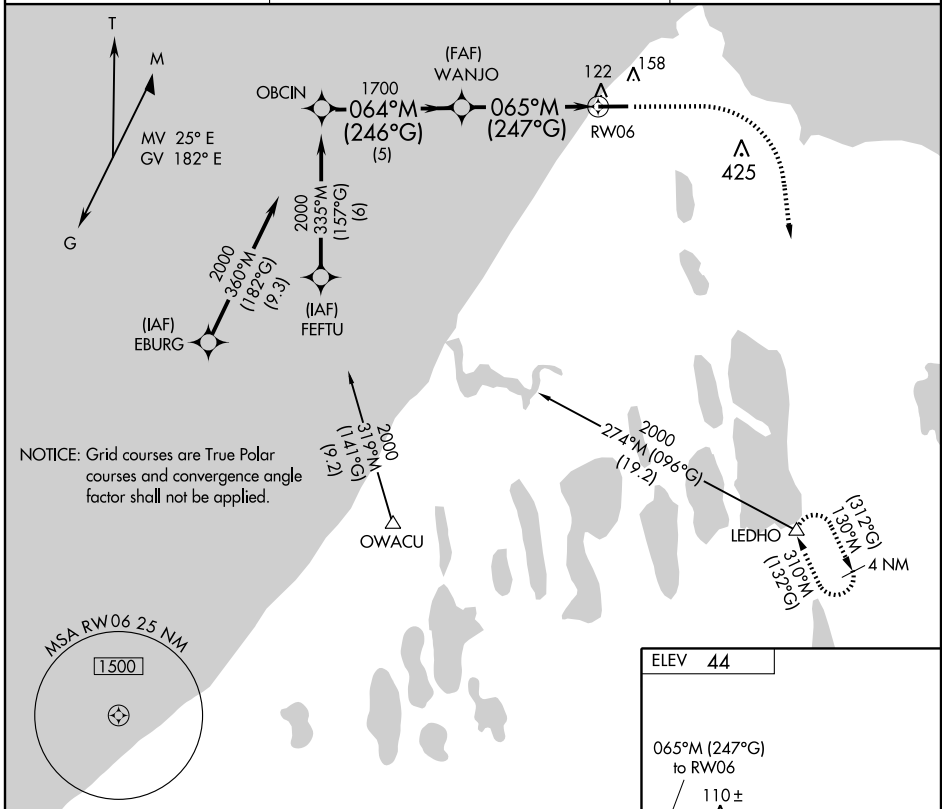

RNAV (GPS) RWY 6

BARROW/WILEY POST-WILL ROGERS MEMORIAL (BRW)(PABR)

APP CRS 065°M (247°G)	Rwy Idg 6500
	TDZE 44
	Apt Elev 44

NA Cat A circling NA north of Rwy 6-24.
DME/DME RNP- 0.3 NA.

MISSED APPROACH: Climb to 1000, then climbing right turn to 2000 direct LEDHO and hold.

ASOS 132.15	ANCHORAGE CENTER 135.3 239.25	BARROW RADIO 123.6 (CTAF) 0
-----------------------	---	---------------------------------------

AK, 22 OCT 2009 to 17 DEC 2009

AK, 22 OCT 2009 to 17 DEC 2009

Procedure Turn NA	OBCIN	1700	LEDHO	
	2000	2000	2000	
	(246°G) 064°M	(247°G) 065°M		
	5 NM	4 NM	0.9 NM	
CATEGORY	A	B	C	D
RNAV MDA	380/40 336 (400-¾)			380/50 336 (400-1)
CIRCLING	420-1 376 (400-1)	500-1 456 (500-1)	500-1½ 456 (500-1½)	600-2 556 (600-2)

RNAV (GPS) RWY 6