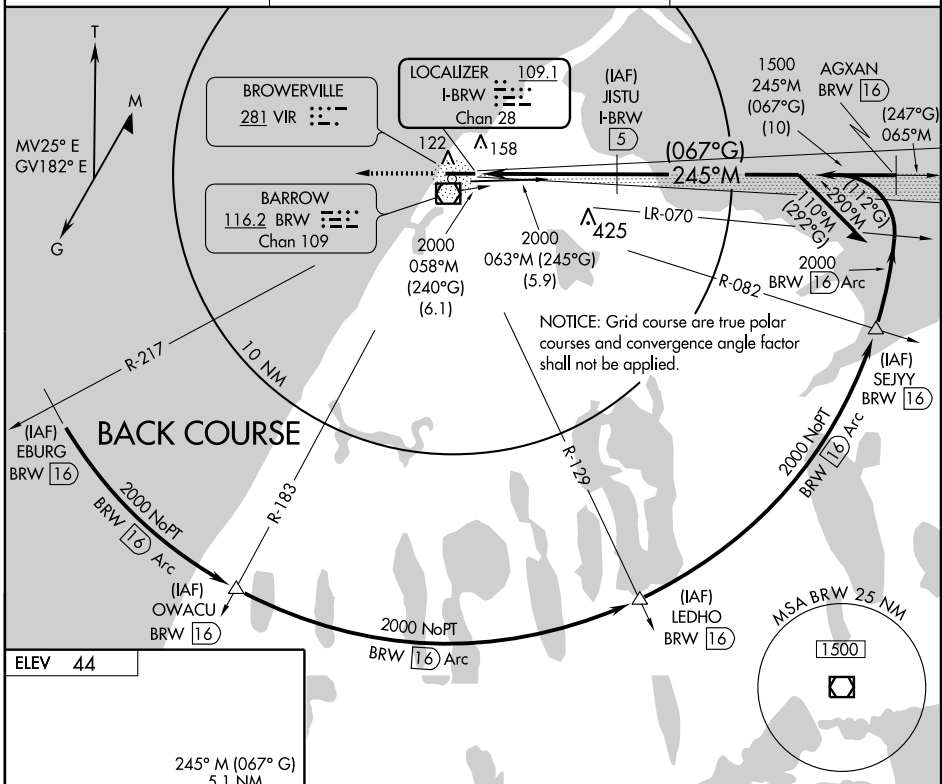

BARROW, ALASKA

AL-5463 (FAA)

LOC/DME BC RWY 24

LOC/DME I-BRW	APP CRS	Rwy Idg	6500
109.1	245°M	TDZE	35
Chan 28	(067°G)	Apt Elev	44

BARROW/WILEY POST-WILL ROGERS MEMORIAL (BRW)(PABR)

Cat A circling NA north of Rwy 6-24.

MISSED APPROACH: Climb to 2000 then direct BRW VOR/DME.

ASOS

132.15

ANCHORAGE CENTER

135.3 239.25

BARROW RADIO

123.6 (CTAF) 0

AK, 22 OCT 2009 to 17 DEC 2009

AK, 22 OCT 2009 to 17 DEC 2009

CATEGORY	A	B	C	D
S-24		300-1¼	265 (300-1¼)	
CIRCLING	420-1¼ 376 (400-1¼)	500-1¼ 456 (500-1¼)	500-1½ 456 (500-1½)	600-2 556 (600-2)

BARROW, ALASKA
Amdt 3C 09239

BARROW/WILEY POST-WILL ROGERS MEMORIAL (BRW)(PABR)
71°17'N-156°46'W

LOC/DME BC RWY 24