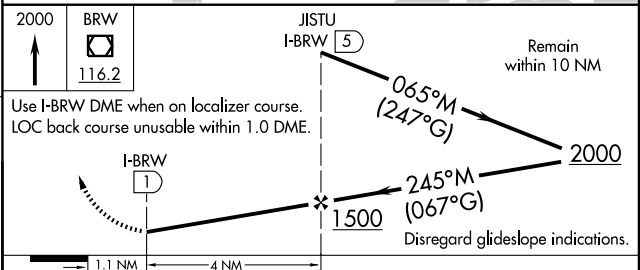

CATEGORY	A	B	C	D
S-24		300-1¼	265 (300-1¼)	
CIRCLING	420-1¼ 376 (400-1¼)	500-1¼ 456 (500-1¼)	500-1½ 456 (500-1½)	600-2 556 (600-2)

BARROW, ALASKA
Amdt 3C 09239

BARROW/WILEY POST-WILL ROGERS MEMORIAL (BRW)(PABR)
71°17'N-156°46'W

LOC/DME BC RWY 24