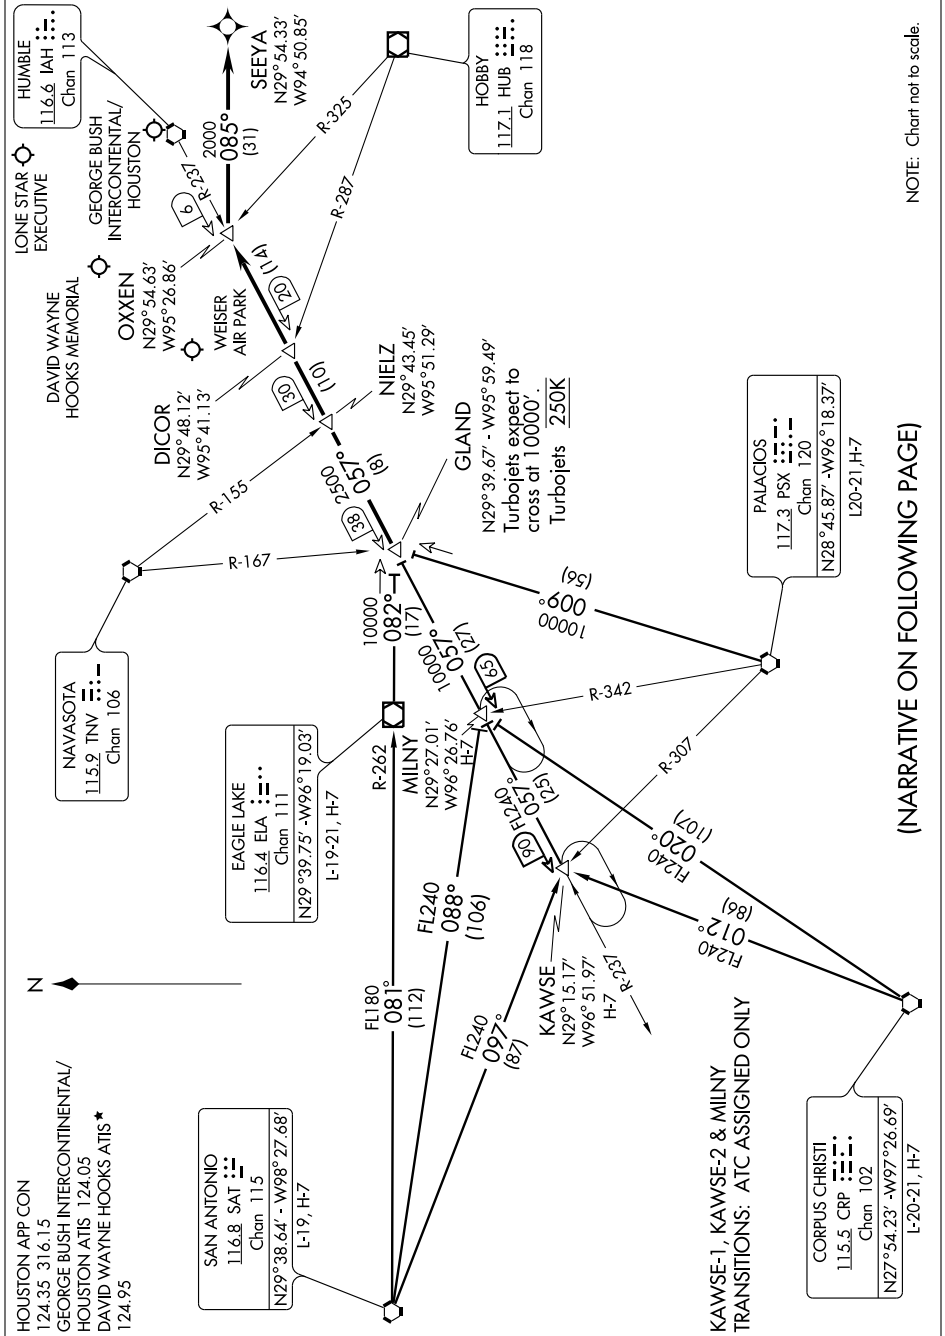

GLAND THREE ARRIVAL (GLAND.GLAND3)

HOUSTON, TEXAS

SC-5, 22 OCT 2009 to 19 NOV 2009

NOTE: Chart not to scale.

(NARRATIVE ON FOLLOWING PAGE)

SC-5, 22 OCT 2009 to 19 NOV 2009

GLAND THREE ARRIVAL (GLAND.GLAND3)

HOUSTON, TEXAS