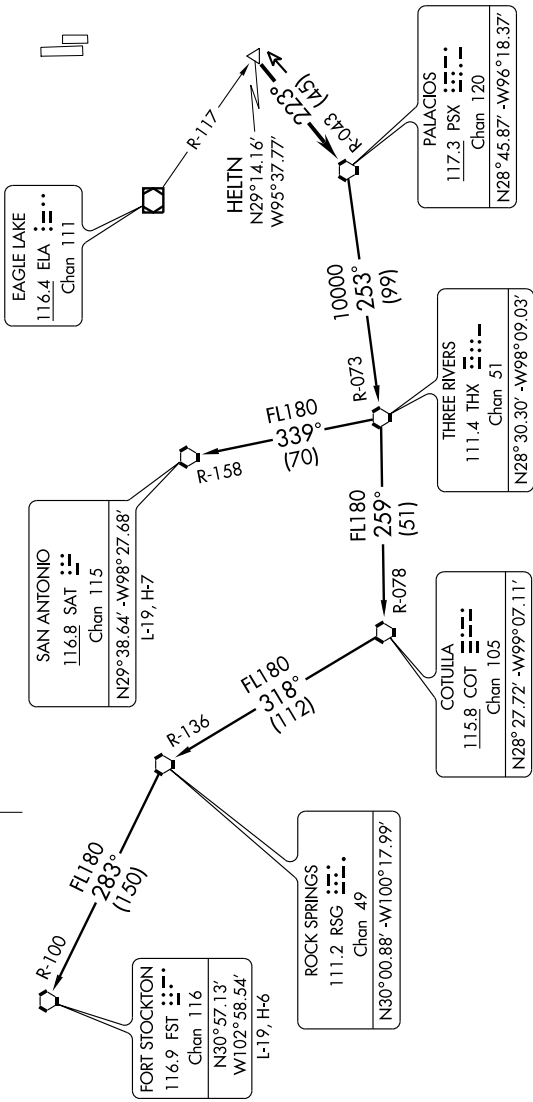

PALACIOS THREE DEPARTURE

SC-5, 22 OCT 2009 to 19 NOV 2009

ATIS 124.95
 CLINC DEL 119.45
 GND CON 121.8 239.0
 HOOKS TOWER * 127.4 354.1 (EAST)
 HOUSTON DEP CON 118.4 (CTAF) 354.1 (WEST)
 119.7 281.4

TAKE-OFF MINIMUMS:
 Rwys 17R, 35L, standard.
 Rwys 17L, 35R NA - environmental.
 Waterway 17, 35 NA - air traffic.

NOTE: Radar Required
 NOTE: Chart not to scale

(NARRATIVE ON FOLLOWING PAGE)

SC-5, 22 OCT 2009 to 19 NOV 2009

PALACIOS THREE DEPARTURE