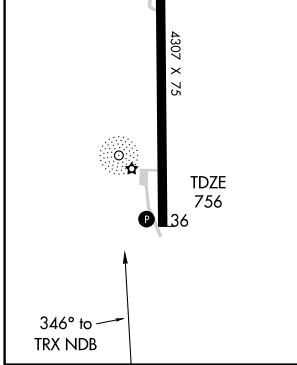

# NDB RWY 36

TRENTON MUNI (TRX)

NDB TRX <b>400</b>	APP CRS <b>346°</b>	Rwy Idg <b>4307</b>
		TDZE <b>756</b>
		Apt Elev <b>757</b>

**NA** Use Chillicothe Muni altimeter setting. MISSED APPROACH: Climb to 2200, then climbing right turn to 2500 direct TRX NDB and hold.

COLUMBIA RADIO **122.2** UNICOM **122.8 (CTAF)**

CATEGORY	A	B	C	D
S-36	1380-1	624 (700-1)	NA	
CIRCLING	1380-1	623 (700-1)	NA	

NC-3, 22 OCT 2009 to 19 NOV 2009

NC-3, 22 OCT 2009 to 19 NOV 2009