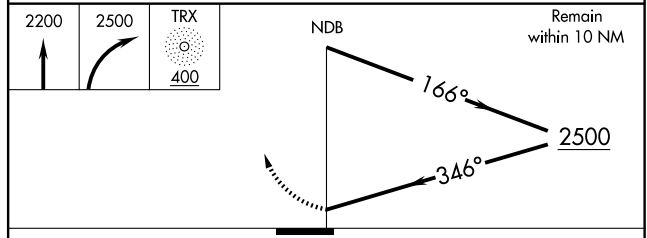

NDB RWY 36

TRENTON MUNI (TRX)

NDB TRX 400	APP CRS 346°	Rwy Idg 4307
		TDZE 756
		Apt Elev 757

NA Use Chillicothe Muni altimeter setting. MISSED APPROACH: Climb to 2200, then climbing right turn to 2500 direct TRX NDB and hold.

COLUMBIA RADIO **122.2** UNICOM **122.8 (CTAF)**

CATEGORY	A	B	C	D
S-36	1380-1	624 (700-1)	NA	
CIRCLING	1380-1	623 (700-1)	NA	

NC-3, 22 OCT 2009 to 19 NOV 2009

NC-3, 22 OCT 2009 to 19 NOV 2009