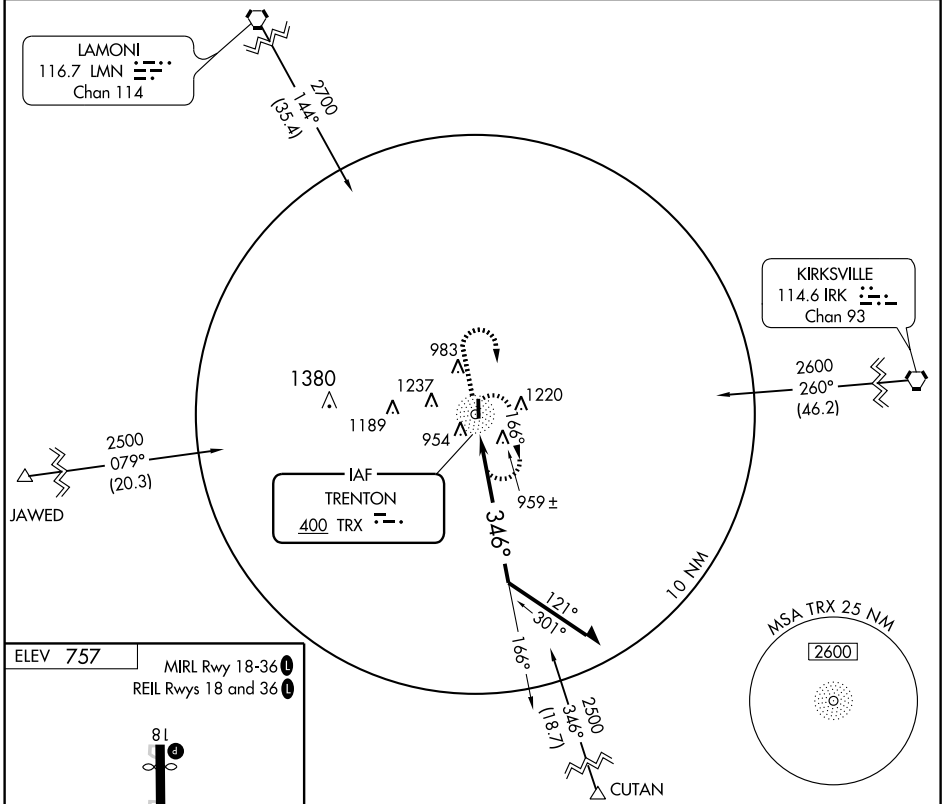

# NDB RWY 36

TRENTON MUNI (TRX)

NDB TRX <b>400</b>	APP CRS <b>346°</b>	Rwy Idg <b>4307</b>
		TDZE <b>756</b>
		Apt Elev <b>757</b>

**NA** Use Chillicothe Muni altimeter setting. MISSED APPROACH: Climb to 2200, then climbing right turn to 2500 direct TRX NDB and hold.

COLUMBIA RADIO **122.2** UNICOM **122.8 (CTAF)**

CATEGORY	A	B	C	D
S-36	1380-1	624 (700-1)	NA	
CIRCLING	1380-1	623 (700-1)	NA	

NC-3, 22 OCT 2009 to 19 NOV 2009

NC-3, 22 OCT 2009 to 19 NOV 2009