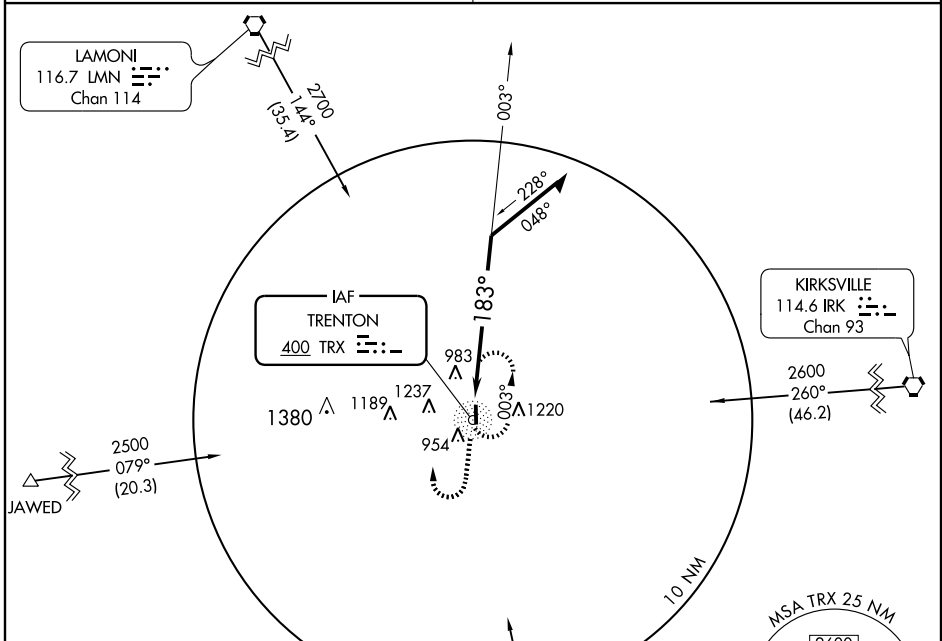

NDB RWY 18

TRENTON MUNI (TRX)

NDB TRX 400	APP CRS 183°	Rwy Idg 3907
		TDZE 756
		Apt Elev 757

▼ Use Chillicothe Muni altimeter setting.
▲ NA MISSED APPROACH: Climb to 2200, then climbing right turn to 2500 direct TRX NDB and hold.

COLUMBIA RADIO **122.2** UNICOM **122.8 (CTAF)**

CATEGORY	A	B	C	D
S-18	1480-1	724 (800-1)	NA	
CIRCLING	1480-1	723 (800-1)	NA	

NC-3, 22 OCT 2009 to 19 NOV 2009

NC-3, 22 OCT 2009 to 19 NOV 2009