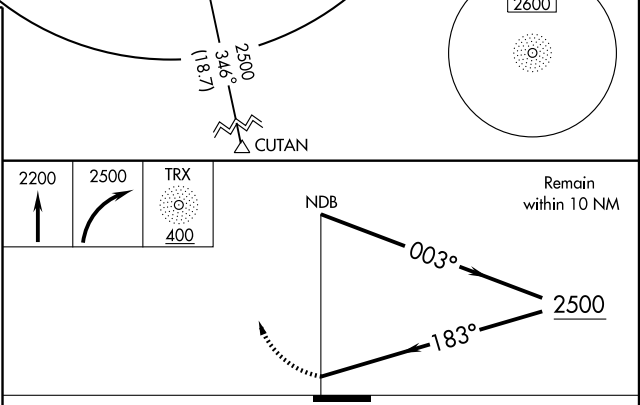

NDB RWY 18

TRENTON MUNI (TRX)

NDB TRX 400	APP CRS 183°	Rwy Idg 3907
		TDZE 756
		Apt Elev 757

▼ Use Chillicothe Muni altimeter setting.
▲ NA MISSED APPROACH: Climb to 2200, then climbing right turn to 2500 direct TRX NDB and hold.

COLUMBIA RADIO **122.2** UNICOM **122.8 (CTAF)**

CATEGORY	A	B	C	D
S-18	1480-1	724 (800-1)	NA	
CIRCLING	1480-1	723 (800-1)	NA	

NC-3, 22 OCT 2009 to 19 NOV 2009

NC-3, 22 OCT 2009 to 19 NOV 2009