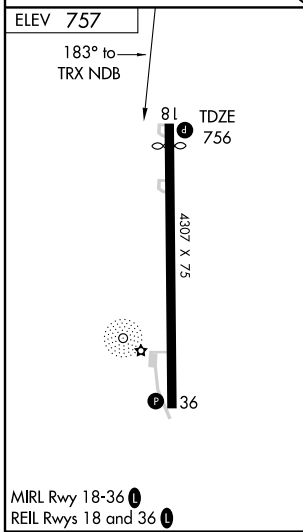

NDB RWY 18

TRENTON MUNI (TRX)

NDB TRX 400	APP CRS 183°	Rwy Idg 3907
		TDZE 756
		Apt Elev 757

▼ Use Chillicothe Muni altimeter setting.
▲ NA MISSED APPROACH: Climb to 2200, then climbing right turn to 2500 direct TRX NDB and hold.

COLUMBIA RADIO **122.2** UNICOM **122.8 (CTAF)**

CATEGORY	A	B	C	D
S-18	1480-1	724 (800-1)	NA	
CIRCLING	1480-1	723 (800-1)	NA	

NC-3, 22 OCT 2009 to 19 NOV 2009

NC-3, 22 OCT 2009 to 19 NOV 2009