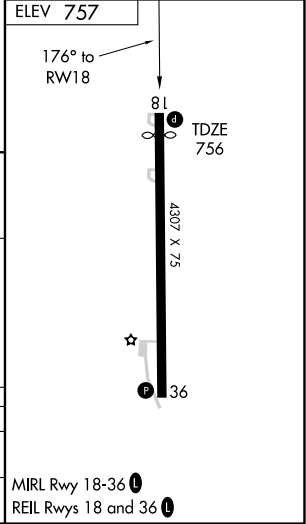

GPS RWY 18
TRENTON MUNI (TRX)

APP CRS 176°	Rwy Idg 3907
	TDZE 756
	Apt Elev 757

▽ **▲** NA Use Chillicothe Muni altimeter setting. MISSED APPROACH: Climb to 2200, then climbing left turn to 3000 direct YIGRE WP and hold.

COLUMBIA RADIO **122.2** UNICOM **122.8 (CTAF)**

NC-3, 22 OCT 2009 to 19 NOV 2009

NC-3, 22 OCT 2009 to 19 NOV 2009

CATEGORY	A	B	C	D
S-18	1320-1	564 (600-1)		NA
CIRCLING	1360-1	603 (700-1)		NA

MIRL Rwy 18-36
REIL Rwsy 18 and 36