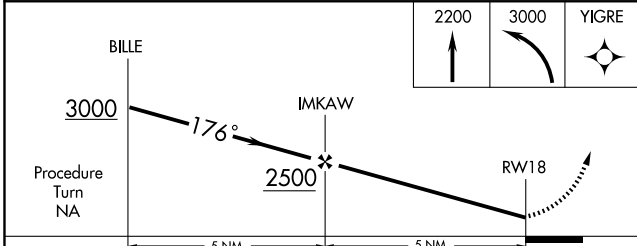

GPS RWY 18
TRENTON MUNI (TRX)

APP CRS 176°	Rwy Idg 3907
	TDZE 756
	Apt Elev 757

▽ **▲** NA Use Chillicothe Muni altimeter setting. MISSED APPROACH: Climb to 2200, then climbing left turn to 3000 direct YIGRE WP and hold.

COLUMBIA RADIO **122.2** UNICOM **122.8 (CTAF)**

NC-3, 22 OCT 2009 to 19 NOV 2009

NC-3, 22 OCT 2009 to 19 NOV 2009

CATEGORY	A	B	C	D
S-18	1320-1	564 (600-1)		NA
CIRCLING	1360-1	603 (700-1)		NA

MIRL Rwy 18-36
REIL Rwsy 18 and 36