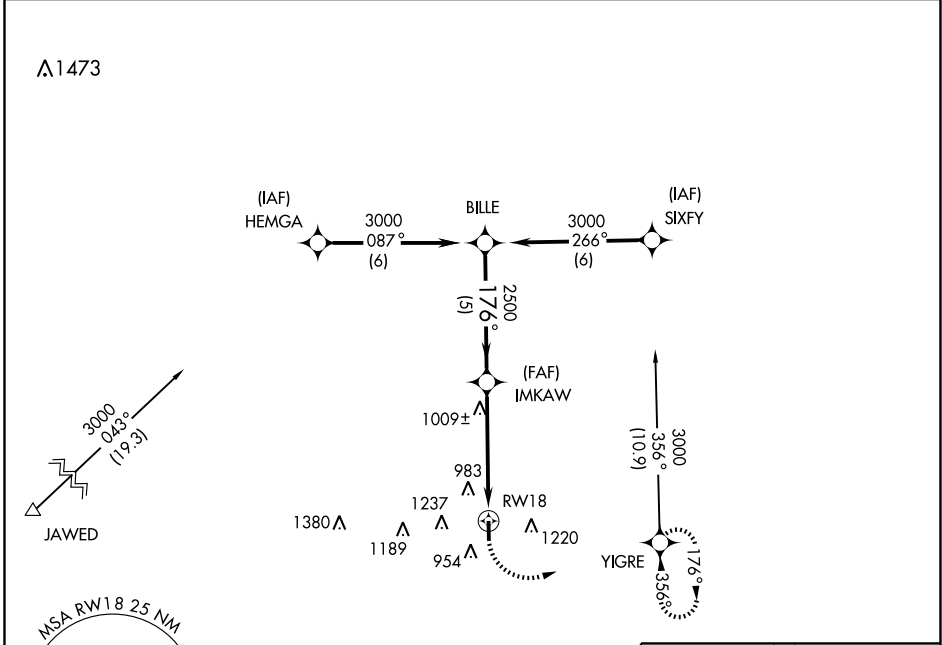

GPS RWY 18
TRENTON MUNI (TRX)

APP CRS 176°	Rwy Idg 3907
	TDZE 756
	Apt Elev 757

▽ **▲** NA Use Chillicothe Muni altimeter setting. MISSED APPROACH: Climb to 2200, then climbing left turn to 3000 direct YIGRE WP and hold.

COLUMBIA RADIO **122.2** UNICOM **122.8 (CTAF)**

NC-3, 22 OCT 2009 to 19 NOV 2009

NC-3, 22 OCT 2009 to 19 NOV 2009

CATEGORY	A	B	C	D
S-18	1320-1	564 (600-1)		NA
CIRCLING	1360-1	603 (700-1)		NA

MIRL Rwy 18-36
REIL Rwsy 18 and 36