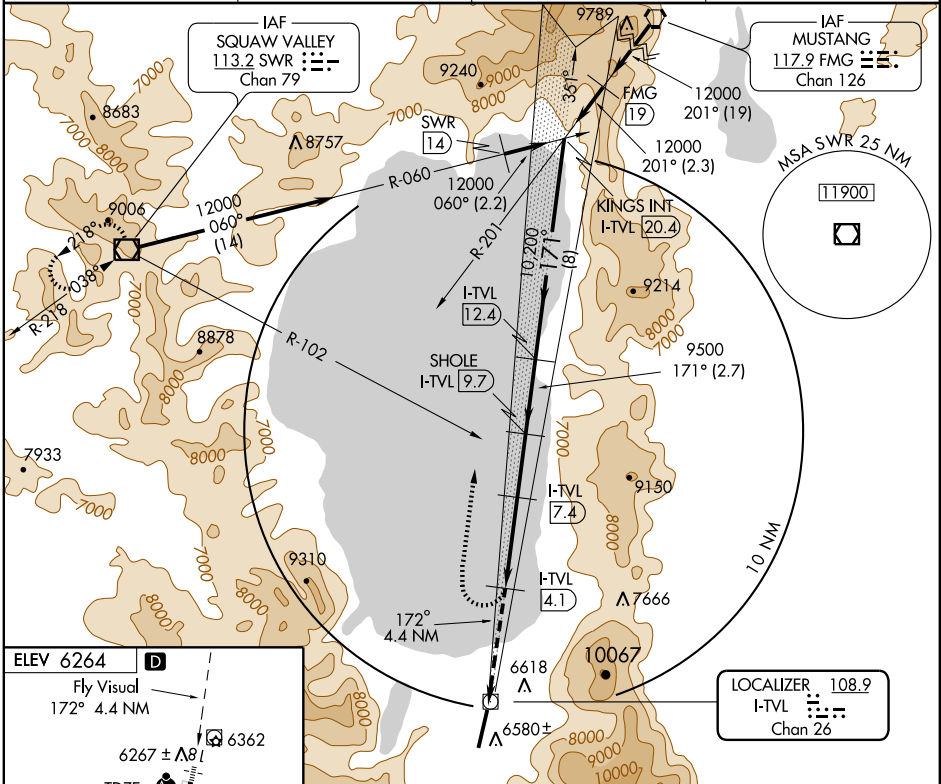

LDA/DME-1 RWY 18

SOUTH LAKE TAHOE/ LAKE TAHOE (TVL)

LOC/DME I-TVL 108.9 Chan 26	APP CRS 171°	Rwy Idg TDZE Apt Elev	7017 6254 6264
--	------------------------	-----------------------------	---

NA Circling not authorized at night.	MALS F -=- 	MISSED APPROACH: Climbing right turn to 11000 via heading 348° and SWR R-102 to SWR VOR/DME and hold.

ASOS 124.725	OAKLAND CENTER 127.95 316.1	CLNC DEL 134.3	UNICOM 122.95 (CTAF)
------------------------	---------------------------------------	--------------------------	--------------------------------

SW-2, 22 OCT 2009 to 19 NOV 2009

SW-2, 22 OCT 2009 to 19 NOV 2009

CATEGORY	A	B	C	D
S-18	7280-5 1026 (1100-5)			8540-5 2286 (2300-5)
CIRCLING	7420-5 1156 (1200-5)	7520-5 1256 (1300-5)	7540-5 1276 (1300-5)	8540-5 2276 (2300-5)