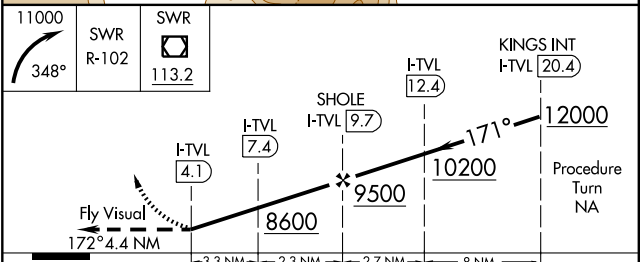

LDA/DME-1 RWY 18

SOUTH LAKE TAHOE/ LAKE TAHOE (TVL)

LOC/DME I-TVL 108.9 Chan 26	APP CRS 171°	Rwy Idg TDZE Apt Elev	7017 6254 6264
--	------------------------	-----------------------------	---

NA Circling not authorized at night.	MALS F -=- 	MISSED APPROACH: Climbing right turn to 11000 via heading 348° and SWR R-102 to SWR VOR/DME and hold.

SW-2, 22 OCT 2009 to 19 NOV 2009

SW-2, 22 OCT 2009 to 19 NOV 2009

CATEGORY	A	B	C	D
S-18	7280-5 1026 (1100-5)			8540-5 2286 (2300-5)
CIRCLING	7420-5 1156 (1200-5)	7520-5 1256 (1300-5)	7540-5 1276 (1300-5)	8540-5 2276 (2300-5)