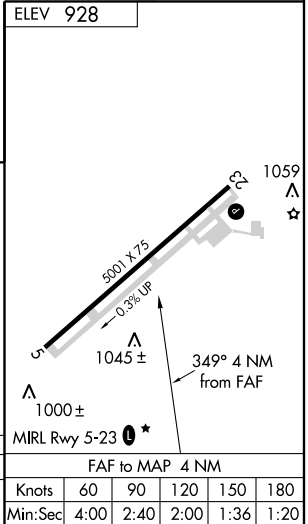

CATEGORY	A	B	C	D
CIRCLING	1460-1	532 (600-1)	1460-1½ 532 (600-1½)	NA