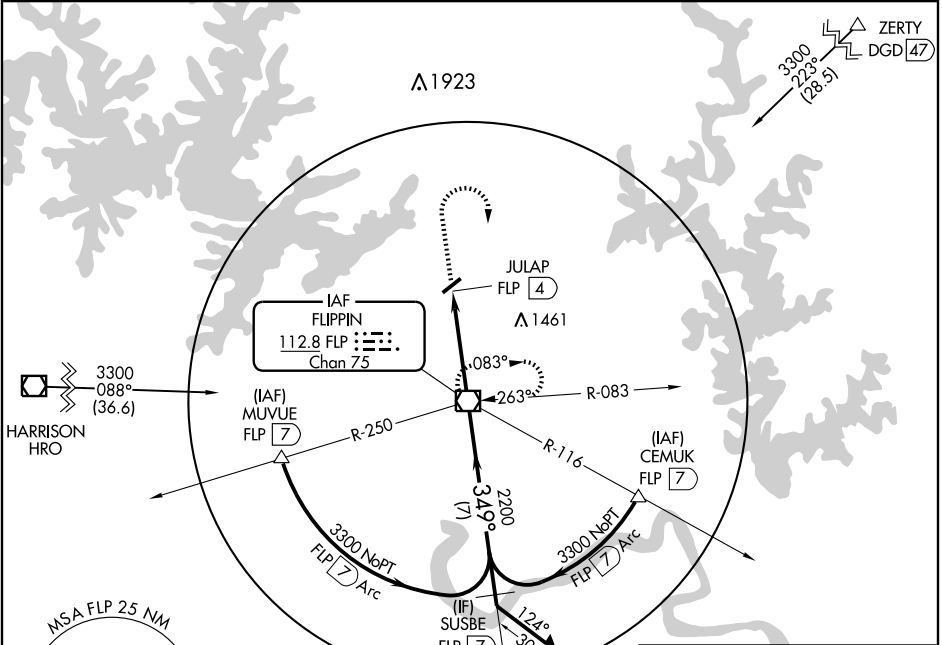

VOR/DME FLP 112.8 Chan 75	APP CRS 349°	Rwy Idg TDZE Apt Elev N/A N/A 928
--	------------------------	---

VOR-A
MOUNTAIN HOME/ OZARK RGNL (BPK)

MOUNTAIN HOME/ OZARK RGNL (BPK)

▽ When local altimeter setting not received, use Harrison altimeter setting and increase all MDA 140 feet and Cat C visibility ½ mile.
▲

MISSED APPROACH: Climb to 3000 then right turn direct FLP VOR/DME and hold.

ASOS 133.975	MEMPHIS CENTER 126.85 281.55	UNICOM 123.0 (CTAF) 0*
------------------------	--	----------------------------------

SC-1, 22 OCT 2009 to 19 NOV 2009

SC-1, 22 OCT 2009 to 19 NOV 2009

CATEGORY	A	B	C	D
CIRCLING	1460-1	532 (600-1)	1460-1½ 532 (600-1½)	NA