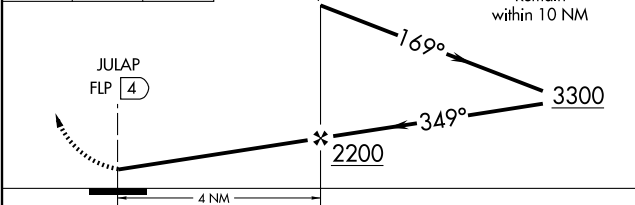

CATEGORY	A	B	C	D
CIRCLING	1460-1	532 (600-1)	1460-1½ 532 (600-1½)	NA