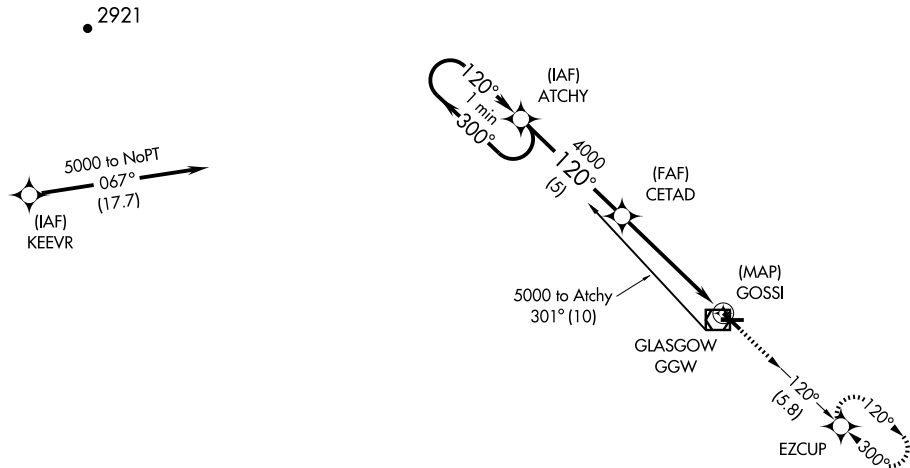

GPS RWY 12

GLASGOW/WOKAL FIELD/GLASGOW INTL (GGW)

APP CRS 120°	Rwy Idg 5001
	TDZE 2291
	Apt Elev 2294

▲ NA

MISSED APPROACH: Climb to 4000 via 120° course to EZCUP WP and hold.

ASOS
135.175

SALT LAKE CENTER
126.85 305.2

UNICOM
122.8 (CTAF) 0

NW-1, 22 OCT 2009 to 19 NOV 2009

NW-1, 22 OCT 2009 to 19 NOV 2009

CATEGORY	A	B	C	D
S-12	2720-1	429 (500-1)	2720-1¼ 429 (500-1¼)	2720-1½ 429 (500-1½)
CIRCLING	2780-1	486 (500-1)	2780-1½ 486 (500-1½)	2860-2 566 (600-2)

REIL Rwy 8, 12, 26 and 30 0
MIRL Rwy 8-26 and 12-30 0

GPS RWY 12