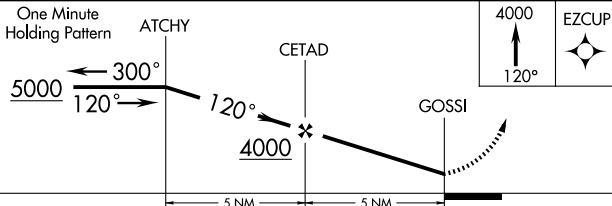

GPS RWY 12

GLASGOW/WOKAL FIELD/GLASGOW INTL (GGW)

APP CRS 120°	Rwy Idg 5001
	TDZE 2291
	Apt Elev 2294

▲ NA

MISSED APPROACH: Climb to 4000 via 120° course to EZCUP WP and hold.

ASOS
135.175

SALT LAKE CENTER
126.85 305.2

UNICOM
122.8 (CTAF) 0

NW-1, 22 OCT 2009 to 19 NOV 2009

NW-1, 22 OCT 2009 to 19 NOV 2009

CATEGORY	A	B	C	D
S-12	2720-1	429 (500-1)	2720-1¼ 429 (500-1¼)	2720-1½ 429 (500-1½)
CIRCLING	2780-1	486 (500-1)	2780-1½ 486 (500-1½)	2860-2 566 (600-2)