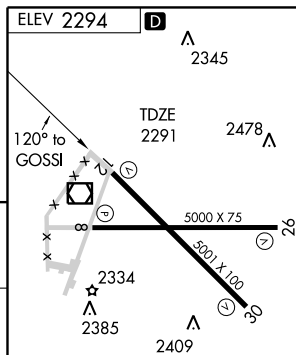

GPS RWY 12

GLASGOW/WOKAL FIELD/GLASGOW INTL (GGW)

APP CRS 120°	Rwy Idg 5001
	TDZE 2291
	Apt Elev 2294

▲ NA

MISSED APPROACH: Climb to 4000 via 120° course to EZCUP WP and hold.

ASOS
135.175

SALT LAKE CENTER
126.85 305.2

UNICOM
122.8 (CTAF) 0

NW-1, 22 OCT 2009 to 19 NOV 2009

NW-1, 22 OCT 2009 to 19 NOV 2009

CATEGORY	A	B	C	D
S-12	2720-1	429 (500-1)	2720-1¼ 429 (500-1¼)	2720-1½ 429 (500-1½)
CIRCLING	2780-1	486 (500-1)	2780-1½ 486 (500-1½)	2860-2 566 (600-2)