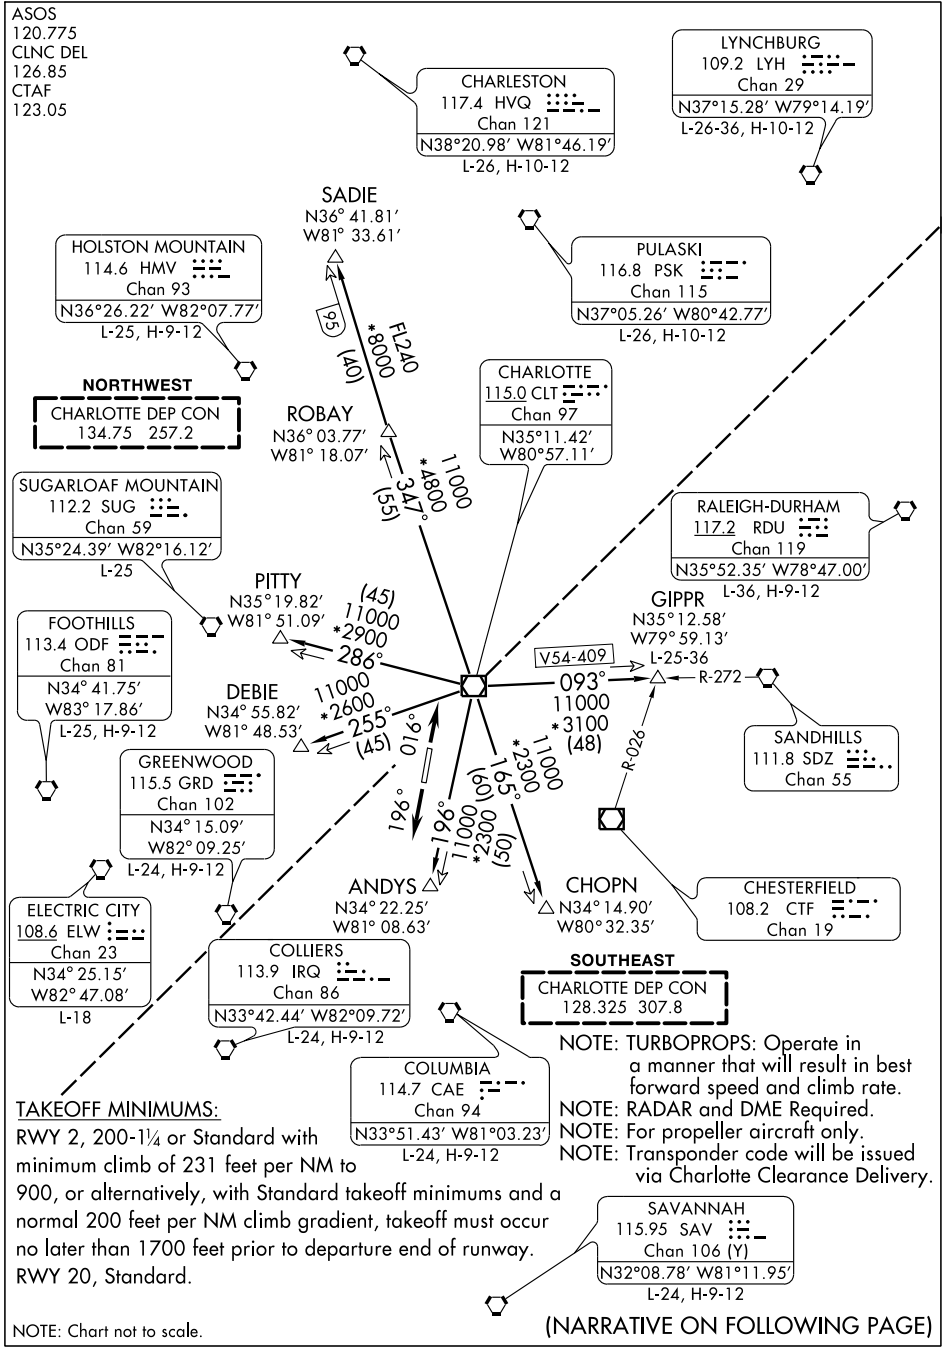

HUGO EIGHT DEPARTURE

ASOS
120.775
CLNC DEL
126.85
CTAF
123.05

SE-2, 22 OCT 2009 to 19 NOV 2009

SE-2, 22 OCT 2009 to 19 NOV 2009

HUGO EIGHT DEPARTURE