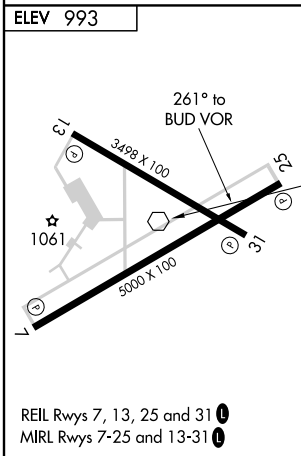

VOR-A
MARION MUNI (MNN)

VOR BUD 109.8	APP CRS 261°	Rwy Idg TDZE Apt Elev	N/A N/A 993
-------------------------	------------------------	-----------------------------	--

<p>▼ If local altimeter setting not received, use Ohio State University altimeter setting and increase all MDAs 100 feet.</p> <p>▲</p>	<p>MISSED APPROACH: Climbing right turn to 2900 in BUD VOR holding pattern.</p>
--	---

ASOS 119,975	MANSFIELD APP CON * 124.2 390.8	CLNC DEL 126.8	UNICOM 122.8 (CTAF) ①
------------------------	---	--------------------------	--

EC-2, 22 OCT 2009 to 19 NOV 2009

EC-2, 22 OCT 2009 to 19 NOV 2009

CATEGORY						A	B	C	D	
Knots						60	90	120	150	180
Min:Sec										
CIRCLING						1640-1	647 (700-1)	1640-1¾ 647 (700-1¾)	1640-2	647 (700-2)