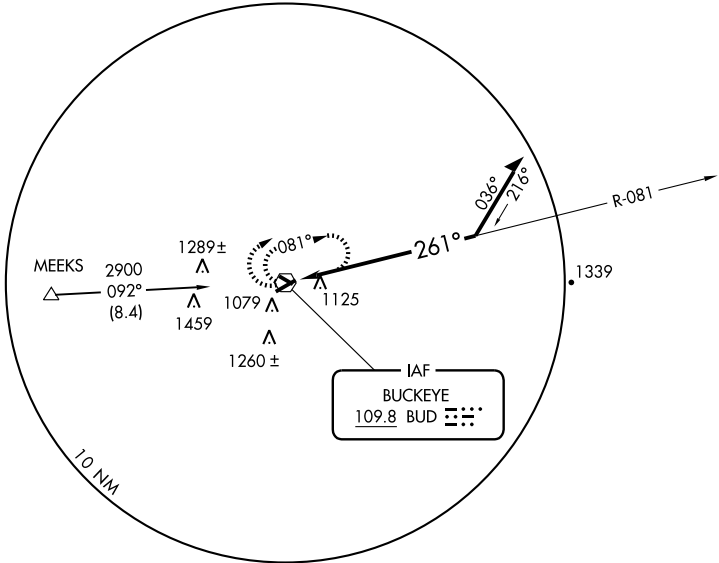

VOR-A
MARION MUNI (MNN)

VOR BUD 109.8	APP CRS 261°	Rwy Idg TDZE Apt Elev	N/A N/A 993
-------------------------	------------------------	-----------------------------	--

<p>▼ If local altimeter setting not received, use Ohio State University altimeter setting and increase all MDAs 100 feet.</p> <p>▲</p>	<p>MISSED APPROACH: Climbing right turn to 2900 in BUD VOR holding pattern.</p>
--	---

ASOS 119,975	MANSFIELD APP CON * 124.2 390.8	CLNC DEL 126.8	UNICOM 122.8 (CTAF) ①
------------------------	---	--------------------------	--

EC-2, 22 OCT 2009 to 19 NOV 2009

EC-2, 22 OCT 2009 to 19 NOV 2009

CATEGORY						A	B	C	D	
Knots						60	90	120	150	180
Min:Sec										
CIRCLING						1640-1	647 (700-1)	1640-1¾ 647 (700-1¾)	1640-2	647 (700-2)