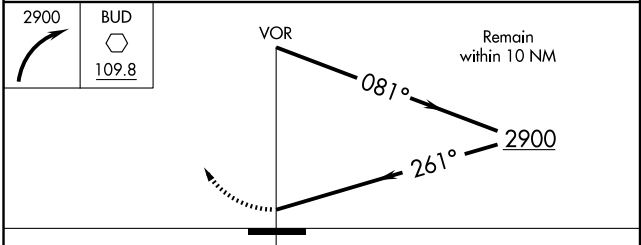

VOR-A
MARION MUNI (MNN)

VOR BUD 109.8	APP CRS 261°	Rwy Idg TDZE Apt Elev	N/A N/A 993
-------------------------	------------------------	-----------------------------	--

<p>▼ If local altimeter setting not received, use Ohio State University altimeter setting and increase all MDAs 100 feet.</p> <p>▲</p>	<p>MISSED APPROACH: Climbing right turn to 2900 in BUD VOR holding pattern.</p>
--	---

ASOS 119,975	MANSFIELD APP CON * 124.2 390.8	CLNC DEL 126.8	UNICOM 122.8 (CTAF) ①
------------------------	---	--------------------------	--

EC-2, 22 OCT 2009 to 19 NOV 2009

EC-2, 22 OCT 2009 to 19 NOV 2009