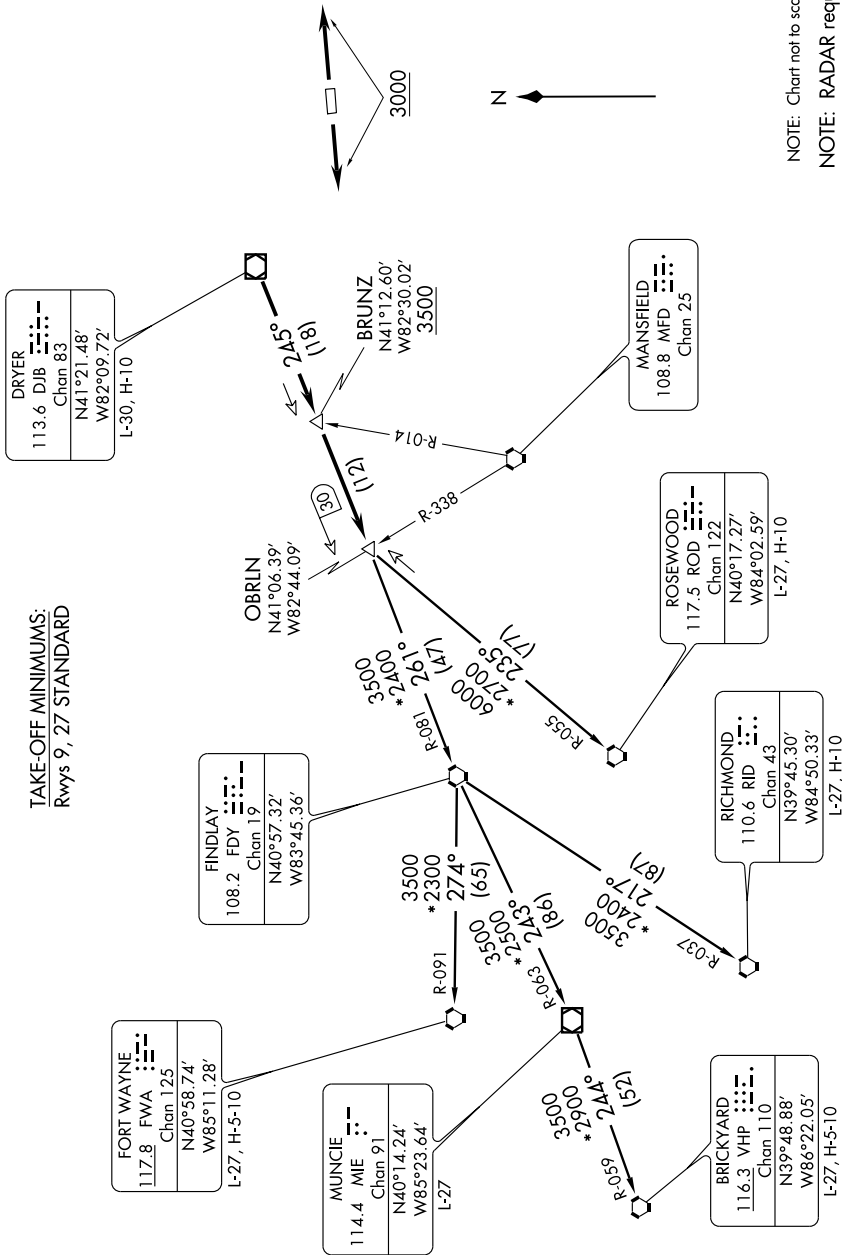

OBRLN TWO DEPARTURE

(NARRATIVE ON FOLLOWING PAGE)

EC-2, 22 OCT 2009 to 19 NOV 2009

CLEVELAND DEP CON
126.35 346.325

TAKE-OFF MINIMUMS:
Rwys 9, 27 STANDARD

NOTE: Chart not to scale.
NOTE: RADAR required

EC-2, 22 OCT 2009 to 19 NOV 2009

OBRLN TWO DEPARTURE