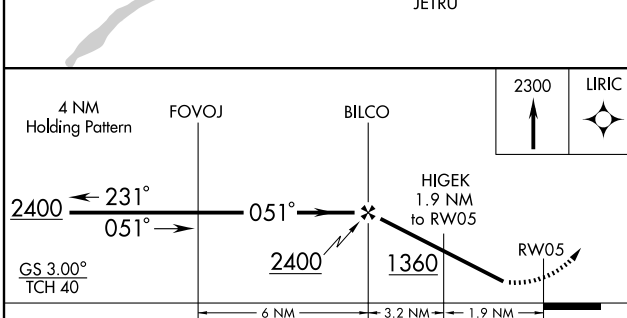

RNAV (GPS) RWY 5
CHICAGO/WAUKEGAN RGNL (UGN)

WAAS CH 81812 W05A	APP CRS 051°	Rwy Idg TDZE 725 Apt Elev 727	6000 725 727
--	------------------------	---	---

▼ DME/DME RNP-0.3 NA. Baro-VNAV NA below -16°C (4°F).
When VGSI inoperative, straight-in/circling to Rwy 5 NA at night.
Circling to Rwy 14/32 NA at night.

MISSED APPROACH: Climb to 2300 direct LIRIC and hold.

ATIS 132.4	CHICAGO APP CON 120.55 290.2	WAUKEGAN TOWER ★ 120.05 (CTAF) 380.15	GND CON 121.65	UNICOM 122.95
----------------------	--	--	--------------------------	-------------------------

CATEGORY	A	B	C	D
LPV DA	990-1 265 (300-1)			
LNAV/VNAV DA	1140-1½ 415 (500-1½)			
LNAV MDA	1120-1	395 (400-1)	1120-1¼ 395 (400-1¼)	
CIRCLING	1180-1½	453 (500-1½)	1280-2 553 (600-2)	

EC-3, 22 OCT 2009 to 19 NOV 2009