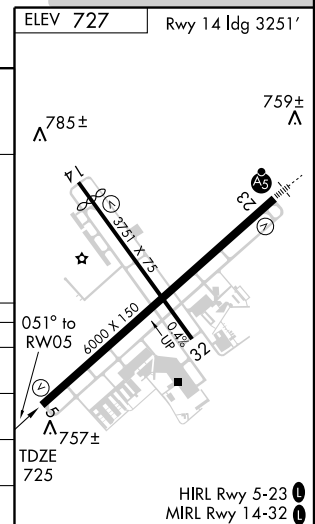

RNAV (GPS) RWY 5
CHICAGO/WAUKEGAN RGNL (UGN)

WAAS CH 81812 W05A	APP CRS 051°	Rwy Idg TDZE 725 Apt Elev 727	6000 725 727
--	------------------------	---	---

▼ DME/DME RNP-0.3 NA. Baro-VNAV NA below -16°C (4°F).
When VGSI inoperative, straight-in/circling to Rwy 5 NA at night.
Circling to Rwy 14/32 NA at night.

MISSED APPROACH: Climb to 2300 direct LIRIC and hold.

ATIS 132.4	CHICAGO APP CON 120.55 290.2	WAUKEGAN TOWER ★ 120.05 (CTAF) 380.15	GND CON 121.65	UNICOM 122.95
----------------------	--	--	--------------------------	-------------------------