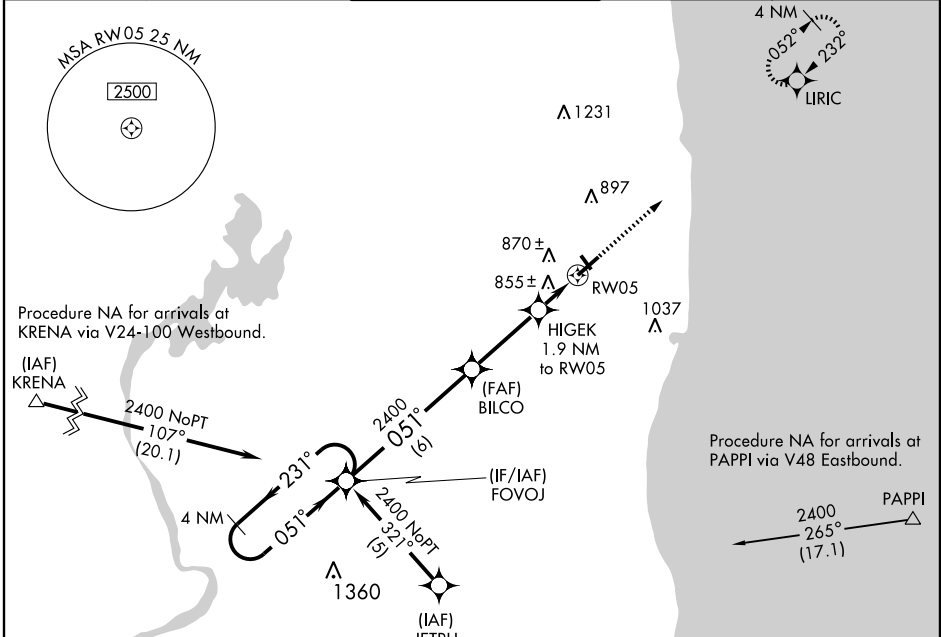

RNAV (GPS) RWY 5
CHICAGO/WAUKEGAN RGNL (UGN)

WAAS CH 81812 W05A	APP CRS 051°	Rwy Idg TDZE 725 Apt Elev 727	6000 725 727
--	------------------------	---	---

▼ DME/DME RNP-0.3 NA. Baro-VNAV NA below -16°C (4°F).
When VGSI inoperative, straight-in/circling to Rwy 5 NA at night.
Circling to Rwy 14/32 NA at night.

MISSED APPROACH: Climb to 2300 direct LIRIC and hold.

ATIS 132.4	CHICAGO APP CON 120.55 290.2	WAUKEGAN TOWER ★ 120.05 (CTAF) 380.15	GND CON 121.65	UNICOM 122.95
----------------------	--	--	--------------------------	-------------------------

CATEGORY	A	B	C	D
LPV DA	990-1 265 (300-1)			
LNAV/VNAV DA	1140-1½ 415 (500-1½)			
LNAV MDA	1120-1	395 (400-1)	1120-1¼ 395 (400-1¼)	
CIRCLING	1180-1½	453 (500-1½)	1280-2 553 (600-2)	

EC-3, 22 OCT 2009 to 19 NOV 2009