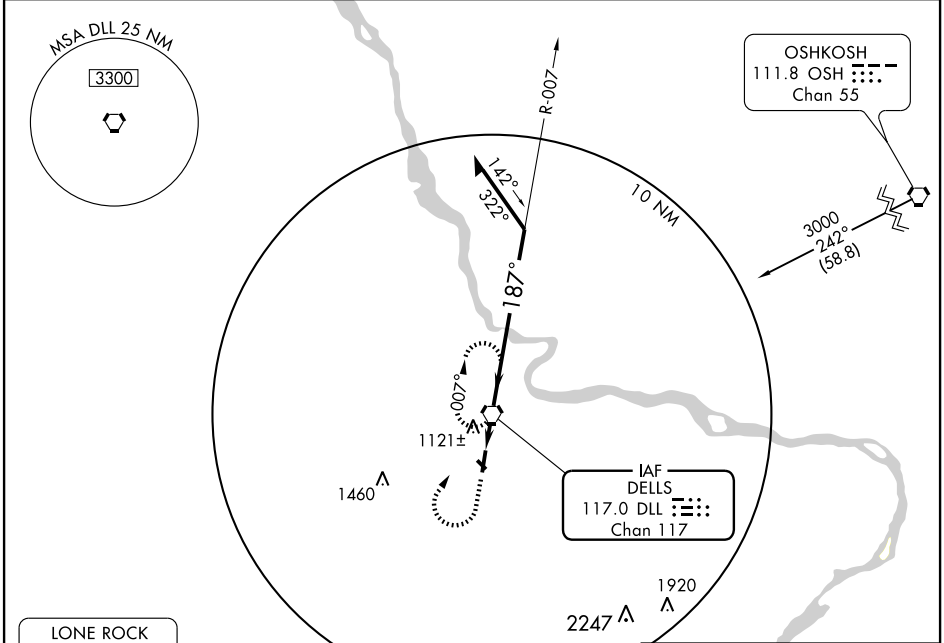

VORTAC DLL 117.0 Chan 117	APP CRS 187°	Rwy Idg TDZE Apt Elev	N/A N/A 980
---	------------------------	-----------------------------	--

VOR-A
BARABOO WISCONSIN DELLS (DLL)

⚠ If local altimeter setting not received, use Tri-County Rgnl altimeter setting and increase all MDAs 100 feet. Circling NA to Rwy 14-32.

⚠ MISSED APPROACH: Climb to 2500 then climbing right turn to 3000 direct DLL VORTAC and hold.

AWOS-3 118.325	MADISON APP CON ★ 135.45 343.7	UNICOM 123.05(CTAF) 0
--------------------------	--	---------------------------------

CATEGORY	A	B	C	D	FAF to MAP 1.3 NM					
CIRCLING	1580-1 600 (600-1)		1580-1½ 600 (600-1½)	NA	Knots	60	90	120	150	180
					Min:Sec	1:18	0:52	0:39	0:31	0:26

EC-3, 22 OCT 2009 to 19 NOV 2009

EC-3, 22 OCT 2009 to 19 NOV 2009