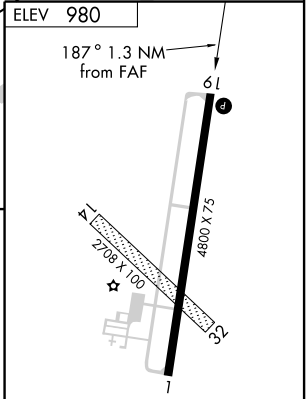

VORTAC DLL 117.0 Chan 117	APP CRS 187°	Rwy Idg TDZE Apt Elev	N/A N/A 980
---	------------------------	-----------------------------	--

VOR-A
BARABOO WISCONSIN DELLS (DLL)

⚠ If local altimeter setting not received, use Tri-County Rgnl altimeter setting and increase all MDAs 100 feet. Circling NA to Rwy 14-32.

⚠ MISSED APPROACH: Climb to 2500 then climbing right turn to 3000 direct DLL VORTAC and hold.

AWOS-3 118.325	MADISON APP CON ★ 135.45 343.7	UNICOM 123.05(CTAF) 0
--------------------------	--	---------------------------------

CATEGORY	A	B	C	D	FAF to MAP 1.3 NM					
CIRCLING	1580-1 600 (600-1)		1580-1½ 600 (600-1½)	NA	Knots	60	90	120	150	180
					Min:Sec	1:18	0:52	0:39	0:31	0:26

EC-3, 22 OCT 2009 to 19 NOV 2009

EC-3, 22 OCT 2009 to 19 NOV 2009