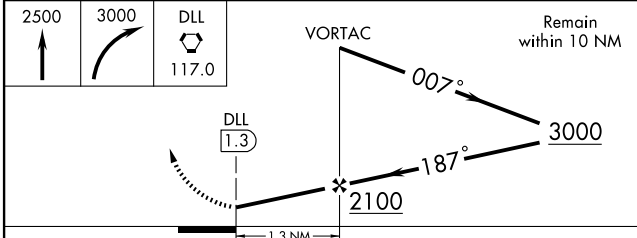

VORTAC DLL 117.0 Chan 117	APP CRS 187°	Rwy Idg TDZE Apt Elev	N/A N/A 980
---	------------------------	-----------------------------	--

VOR-A
BARABOO WISCONSIN DELLS (DLL)

⚠ If local altimeter setting not received, use Tri-County Rgnl altimeter setting and increase all MDAs 100 feet. Circling NA to Rwy 14-32.

⚠ MISSED APPROACH: Climb to 2500 then climbing right turn to 3000 direct DLL VORTAC and hold.

AWOS-3 118.325	MADISON APP CON ★ 135.45 343.7	UNICOM 123.05(CTAF) 0
--------------------------	--	---------------------------------

CATEGORY	A	B	C	D	FAF to MAP 1.3 NM					
CIRCLING	1580-1 600 (600-1)		1580-1½ 600 (600-1½)	NA	Knots	60	90	120	150	180
					Min:Sec	1:18	0:52	0:39	0:31	0:26

EC-3, 22 OCT 2009 to 19 NOV 2009

EC-3, 22 OCT 2009 to 19 NOV 2009