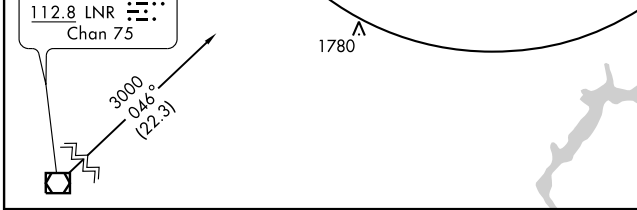

VORTAC DLL 117.0 Chan 117	APP CRS 187°	Rwy Idg TDZE Apt Elev	N/A N/A 980
---	------------------------	-----------------------------	--

VOR-A
BARABOO WISCONSIN DELLS (DLL)

⚠ If local altimeter setting not received, use Tri-County Rgnl altimeter setting and increase all MDAs 100 feet. Circling NA to Rwy 14-32.

⚠ MISSED APPROACH: Climb to 2500 then climbing right turn to 3000 direct DLL VORTAC and hold.

AWOS-3 118.325	MADISON APP CON ★ 135.45 343.7	UNICOM 123.05(CTAF) 0
--------------------------	--	---------------------------------