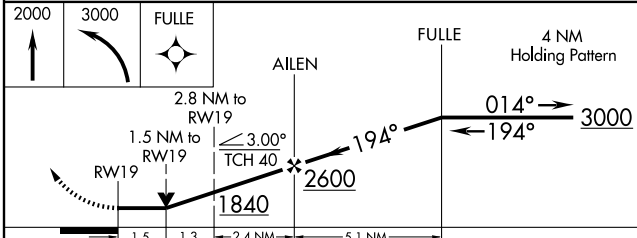

RNAV (GPS) RWY 19

AMES MUNI (AMW)

APP CRS 194°	Rwy Idg TDZE Apt Elev	5701 937 955

NA DME/DME RNP-0.3 NA.	MISSED APPROACH: Climb to 2000 then climbing left turn to 3000 direct FULLE WP and hold.

ASOS 132.025	DES MOINES APP CON 123.9 307.15	CLNC DEL 126.0	UNICOM 122.7 (CTAF)

NC-3, 22 OCT 2009 to 19 NOV 2009

NC-3, 22 OCT 2009 to 19 NOV 2009

CATEGORY	A	B	C	D
RNAV MDA	1420-1	483 (500-1)	1420-1½ 483 (500-1½)	NA
CIRCLING	1440-1	485 (500-1)	1460-1½ 505 (600-1½)	NA