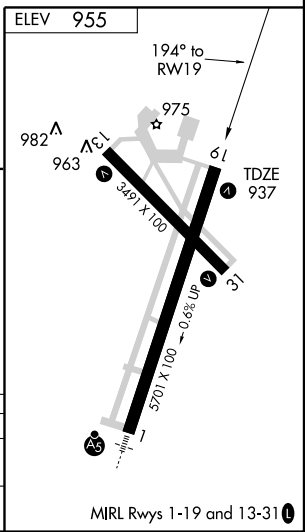

RNAV (GPS) RWY 19

AMES MUNI (AMW)

APP CRS 194°	Rwy Idg TDZE Apt Elev	5701 937 955

NA DME/DME RNP-0.3 NA.	MISSED APPROACH: Climb to 2000 then climbing left turn to 3000 direct FULLE WP and hold.

ASOS 132.025	DES MOINES APP CON 123.9 307.15	CLNC DEL 126.0	UNICOM 122.7 (CTAF)

NC-3, 22 OCT 2009 to 19 NOV 2009

NC-3, 22 OCT 2009 to 19 NOV 2009

CATEGORY	A	B	C	D
RNAV MDA	1420-1	483 (500-1)	1420-1½ 483 (500-1½)	NA
CIRCLING	1440-1	485 (500-1)	1460-1½ 505 (600-1½)	NA