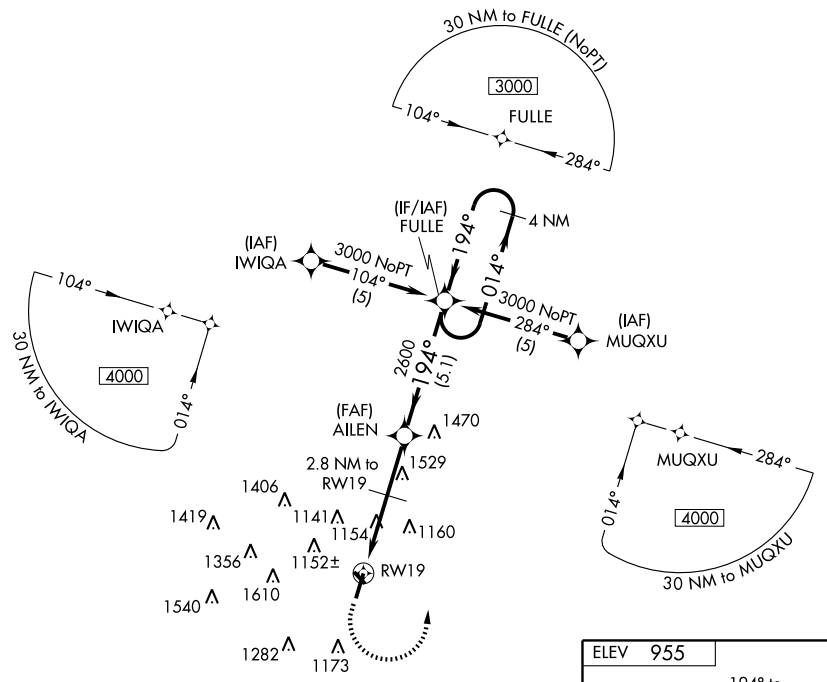

RNAV (GPS) RWY 19

AMES MUNI (AMW)

APP CRS 194°	Rwy Idg TDZE Apt Elev	5701 937 955
------------------------	-----------------------------	---

NA DME/DME RNP-0.3 NA.	MISSED APPROACH: Climb to 2000 then climbing left turn to 3000 direct FULLE WP and hold.
---------------------------	--

ASOS 132.025	DES MOINES APP CON 123.9 307.15	CLNC DEL 126.0	UNICOM 122.7 (CTAF)
------------------------	---	--------------------------	-------------------------------

NC-3, 22 OCT 2009 to 19 NOV 2009

NC-3, 22 OCT 2009 to 19 NOV 2009

CATEGORY	A	B	C	D
RNAV MDA	1420-1	483 (500-1)	1420-1½ 483 (500-1½)	NA
CIRCLING	1440-1	485 (500-1)	1460-1½ 505 (600-1½)	NA