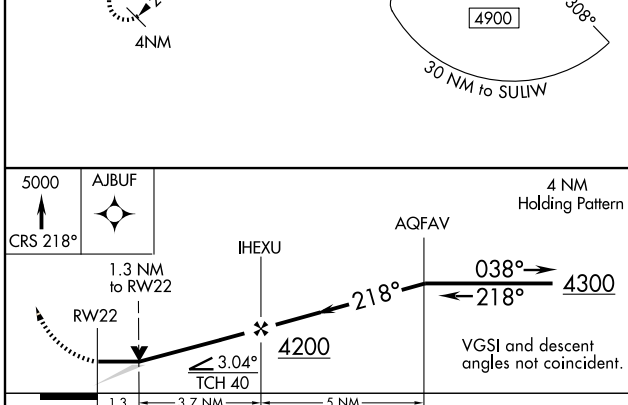

RNAV (GPS) RWY 22

MC COOK RGNL (MCK)

APP CRS 218°	Rwy Idg 4000
	TDZE 2565
	Apt Elev 2583

NA GPS or RNP-0.3 REQUIRED. DME/DME RNP-0.3 NA. MISSED APPROACH: Climb to 5000 via 218° course to AJBUF and hold.

ASOS 119,025	DENVER CENTER 132.7 397.85	UNICOM 122.8 (CTAF) D
------------------------	--------------------------------------	--

NC-2, 22 OCT 2009 to 19 NOV 2009

NC-2, 22 OCT 2009 to 19 NOV 2009

CATEGORY	A	B	C	D
LNNAV MDA	3000-1 435 (500-1)		3000-1½ 435 (500-1½)	NA
CIRCLING	3040-1 457 (500-1)		3040-1½ 457 (500-1½)	NA

REIL Rwy 30
MIRL Rwy 4-22 and 12-30