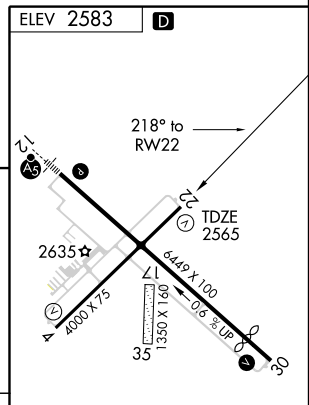

RNAV (GPS) RWY 22

MC COOK RGNL (MCK)

APP CRS 218°	Rwy Idg 4000
	TDZE 2565
	Apt Elev 2583

NA GPS or RNP-0.3 REQUIRED. DME/DME RNP-0.3 NA. MISSED APPROACH: Climb to 5000 via 218° course to AJBUF and hold.

ASOS 119,025	DENVER CENTER 132.7 397.85	UNICOM 122.8 (CTAF) D
------------------------	--------------------------------------	--

NC-2, 22 OCT 2009 to 19 NOV 2009

NC-2, 22 OCT 2009 to 19 NOV 2009

CATEGORY	A	B	C	D
LNNAV MDA	3000-1 435 (500-1)		3000-1½ 435 (500-1½)	NA
CIRCLING	3040-1 457 (500-1)		3040-1½ 457 (500-1½)	NA

REIL Rwy 30
MIRL Rwy 4-22 and 12-30