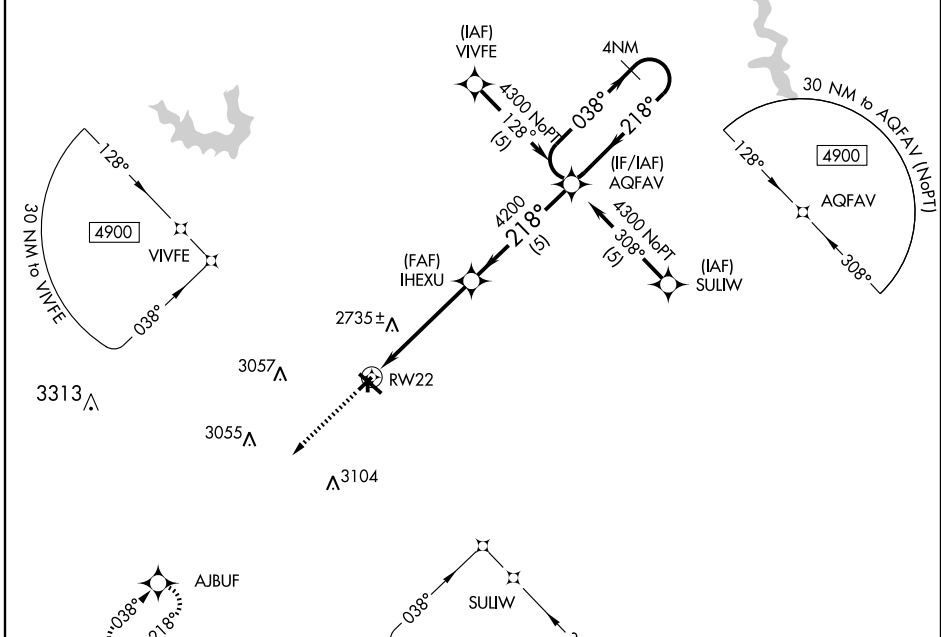

RNAV (GPS) RWY 22

MC COOK RGNL (MCK)

APP CRS 218°	Rwy Idg 4000
	TDZE 2565
	Apt Elev 2583

NA GPS or RNP-0.3 REQUIRED. DME/DME RNP-0.3 NA. MISSED APPROACH: Climb to 5000 via 218° course to AJBUF and hold.

ASOS 119,025	DENVER CENTER 132.7 397.85	UNICOM 122.8 (CTAF) D
------------------------	--------------------------------------	--

NC-2, 22 OCT 2009 to 19 NOV 2009

NC-2, 22 OCT 2009 to 19 NOV 2009

CATEGORY	A	B	C	D
LNNAV MDA	3000-1 435 (500-1)		3000-1½ 435 (500-1½)	NA
CIRCLING	3040-1 457 (500-1)		3040-1½ 457 (500-1½)	NA

REIL Rwy 30
MIRL Rwy 4-22 and 12-30