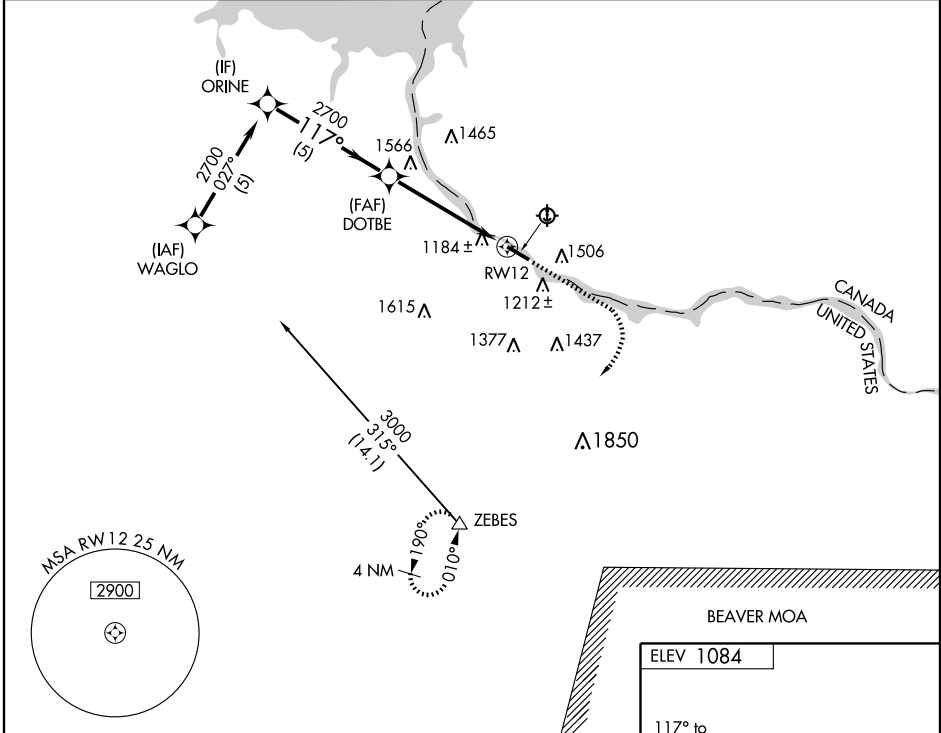

# RNAV (GPS) RWY 12

BAUDETTE INTL (BDE)

APP CRS <b>117°</b>	Rwy Idg <b>5499</b>
	TDZE <b>1084</b>
	Apt Elev <b>1084</b>

**NA** Baro-VNAV NA below -17°C (2°F).  
**W** GPS or RNP-0.3 required. DME/DME RNP-0.3 NA.  
**MISSED APPROACH:** Climb to 2300 then climbing right turn to 3000 direct ZEBES WP and hold.

ASOS <b>126.775</b>	PRINCETON RADIO <b>122.4</b>	UNICOM <b>122.8 (CTAF)</b>
------------------------	---------------------------------	-------------------------------

NC-1, 22 OCT 2009 to 19 NOV 2009

NC-1, 22 OCT 2009 to 19 NOV 2009

Procedure Turn NA	ORINE	DOTBE	2300	3000	ZEBES
	2700	2700			
	117°				
			* 1.4 NM to RWY12		
			* LNAV only		
	5 NM	3.5 NM	1.4 NM		
CATEGORY	A	B	C	D	
GLS PA DA	NA				
LNAV/VNAV DA	1440-1¼		356 (400-1¼)		
LNAV MDA	1560-1	476 (500-1)	1560-1¼	1560-1½	
			476 (500-1¼)	476 (500-1½)	
CIRCLING	1860-1¼	776 (800-1¼)	1860-2¼	1860-2½	
			776 (800-2¼)	776 (800-2½)	