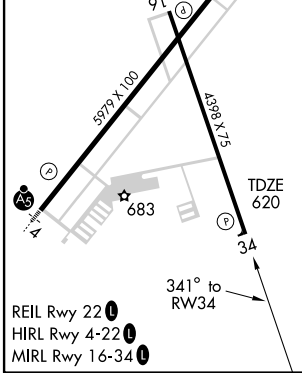

# RNAV (GPS) RWY 34

KANKAKEE/ GREATER KANKAKEE (IKK)

APP CRS <b>341°</b>	Rwy Idg <b>4398</b>
	TDZE <b>620</b>
	Apt Elev <b>630</b>

**⚠** If local altimeter setting not received, use Pontiac Muni altimeter setting and increase all MDAs 100 feet. DME/DME RNP-0.3 NA. VDP NA when using Pontiac Muni altimeter setting.

**MISSED APPROACH:** Climb to 2300 direct KEGDE and hold

AWOS-3 <b>111.6</b>	CHICAGO CENTER <b>132.5 258.1</b>	KANKAKEE RADIO <b>122.2 255.4</b>	CTAF <b>123.0</b>
------------------------	--------------------------------------	--------------------------------------	----------------------

CATEGORY	A	B	C	D
LNAV MDA	1040-1	420 (500-1)	1040-1½	420 (500-1½)
CIRCLING	1080-1 450 (500-1)	1100-1 470 (500-1)	1100-1½ 470 (500-1½)	1180-2 550 (600-2)

EC-3, 22 OCT 2009 to 19 NOV 2009

EC-3, 22 OCT 2009 to 19 NOV 2009