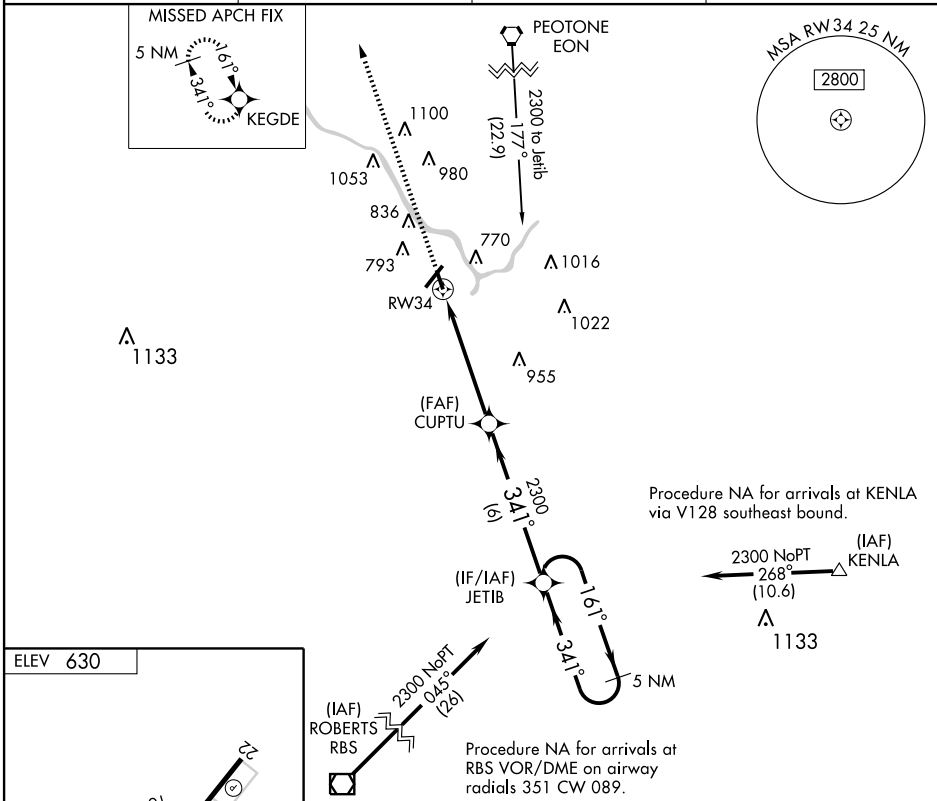

# RNAV (GPS) RWY 34

KANKAKEE/ GREATER KANKAKEE (IKK)

APP CRS <b>341°</b>	Rwy Idg <b>4398</b>
	TDZE <b>620</b>
	Apt Elev <b>630</b>

**⚠** If local altimeter setting not received, use Pontiac Muni altimeter setting and increase all MDAs 100 feet. DME/DME RNP-0.3 NA. VDP NA when using Pontiac Muni altimeter setting.

**MISSED APPROACH:** Climb to 2300 direct KEGDE and hold

AWOS-3 <b>111.6</b>	CHICAGO CENTER <b>132.5 258.1</b>	KANKAKEE RADIO <b>122.2 255.4</b>	CTAF <b>123.0</b>
------------------------	--------------------------------------	--------------------------------------	----------------------

CATEGORY	A	B	C	D
LNAV MDA	1040-1	420 (500-1)	1040-1½	420 (500-1½)
CIRCLING	1080-1 450 (500-1)	1100-1 470 (500-1)	1100-1½ 470 (500-1½)	1180-2 550 (600-2)

EC-3, 22 OCT 2009 to 19 NOV 2009

EC-3, 22 OCT 2009 to 19 NOV 2009