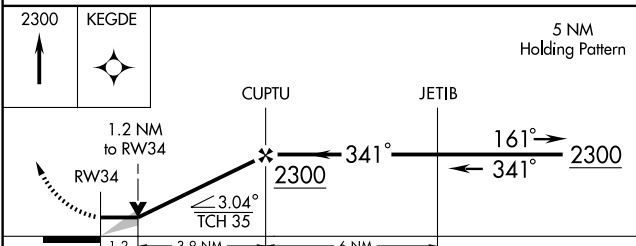

# RNAV (GPS) RWY 34

KANKAKEE/ GREATER KANKAKEE (IKK)

APP CRS <b>341°</b>	Rwy Idg <b>4398</b>
	TDZE <b>620</b>
	Apt Elev <b>630</b>

**⚠** If local altimeter setting not received, use Pontiac Muni altimeter setting and increase all MDAs 100 feet. DME/DME RNP-0.3 NA. VDP NA when using Pontiac Muni altimeter setting.

**MISSED APPROACH:** Climb to 2300 direct KEGDE and hold

AWOS-3 <b>111.6</b>	CHICAGO CENTER <b>132.5 258.1</b>	KANKAKEE RADIO <b>122.2 255.4</b>	CTAF <b>123.0</b>
------------------------	--------------------------------------	--------------------------------------	----------------------