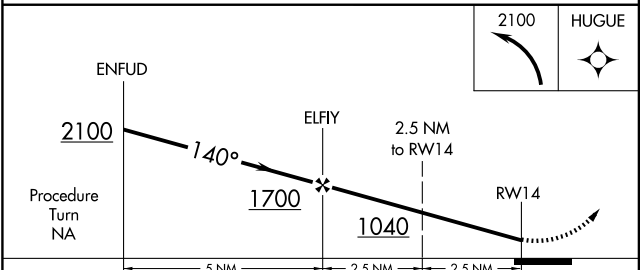

SINTON, TEXAS

AL-5274 (FAA)

GPS RWY 14

SINTON/ ALFRED C 'BUBBA' THOMAS (T69)

APP CRS 140°	Rwy Idg 4073 TDZE 48 Apt Elev 48
------------------------	---

▼ Use Corpus Christi Intl altimeter setting.
 ▲ NA MISSED APPROACH: Climbing left turn to 2100 direct HUGUE and hold.

CORPUS APP CON 120.9 348.725	UNICOM 122.8 (CTAF)
--	-------------------------------

SC-3, 22 OCT 2009 to 19 NOV 2009

SC-3, 22 OCT 2009 to 19 NOV 2009

CATEGORY	A	B	C	D
S-14	460-1	412 (500-1)	NA	NA
CIRCLING	620-1 572 (600-1)	680-1 632 (700-1)	NA	NA

SINTON, TEXAS
Orig 09015

28°02' N-97°33' W

SINTON/ ALFRED C 'BUBBA' THOMAS (T69)
GPS RWY 14