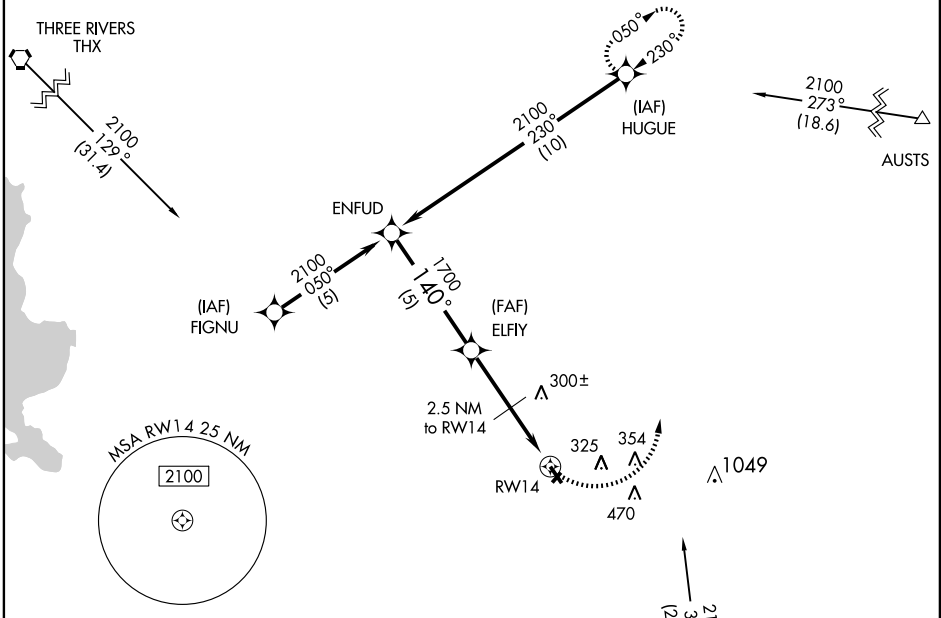

SINTON, TEXAS

AL-5274 (FAA)

GPS RWY 14

SINTON/ ALFRED C 'BUBBA' THOMAS (T69)

APP CRS 140°	Rwy Idg 4073 TDZE 48 Apt Elev 48
------------------------	---

▼ Use Corpus Christi Intl altimeter setting.
 ▲ NA MISSED APPROACH: Climbing left turn to 2100 direct HUGUE and hold.

CORPUS APP CON 120.9 348.725	UNICOM 122.8 (CTAF)
--	-------------------------------

SC-3, 22 OCT 2009 to 19 NOV 2009

SC-3, 22 OCT 2009 to 19 NOV 2009

CATEGORY	A	B	C	D
S-14	460-1	412 (500-1)	NA	NA
CIRCLING	620-1 572 (600-1)	680-1 632 (700-1)	NA	NA

SINTON, TEXAS
Orig 09015

28°02' N-97°33' W

SINTON/ ALFRED C 'BUBBA' THOMAS (T69)
GPS RWY 14