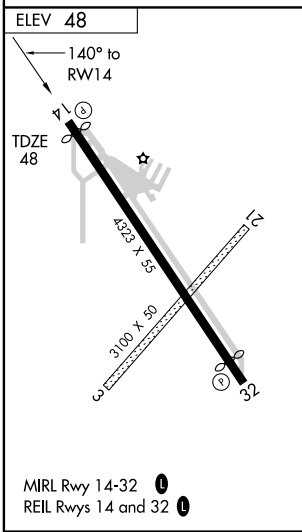

SINTON, TEXAS

AL-5274 (FAA)

GPS RWY 14

SINTON/ ALFRED C 'BUBBA' THOMAS (T69)

APP CRS 140°	Rwy Idg 4073 TDZE 48 Apt Elev 48
------------------------	---

▼ Use Corpus Christi Intl altimeter setting.
 ▲ NA MISSED APPROACH: Climbing left turn to 2100 direct HUGUE and hold.

CORPUS APP CON 120.9 348.725	UNICOM 122.8 (CTAF)
--	-------------------------------

SC-3, 22 OCT 2009 to 19 NOV 2009

SC-3, 22 OCT 2009 to 19 NOV 2009

CATEGORY	A	B	C	D
S-14	460-1	412 (500-1)	NA	NA
CIRCLING	620-1 572 (600-1)	680-1 632 (700-1)	NA	NA

SINTON, TEXAS
Orig 09015

28°02' N-97°33' W

SINTON/ ALFRED C 'BUBBA' THOMAS (T69)
GPS RWY 14