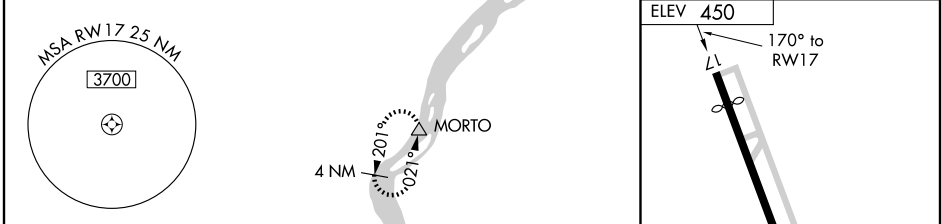

RNAV (GPS)-B
SELINGSGROVE/PENN VALLEY (SE/G)

APP CRS 170°	Rwy Idg TDZE Apt Elev	N/A N/A 450
------------------------	-----------------------------	----------------------------------------

DME/DME RNP-0.3 NA.	MISSED APPROACH: Climbing right turn to 4000 direct MORTO and hold.
---------------------	---------------------------------------------------------------------

NE-4, 22 OCT 2009 to 19 NOV 2009

CATEGORY	A	B	C	D
CIRCLING	1 400-1 ¼	950 (1000-1 ¼)		NA