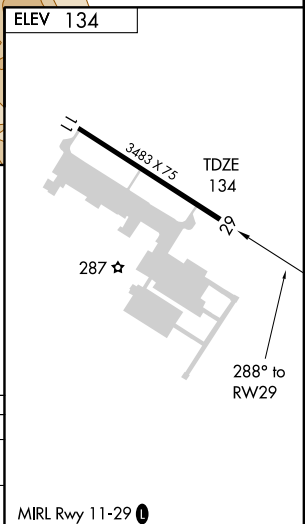

CATEGORY	A	B	C	D
LNVA MDA	620-1	486 (500-1)	NA	
CIRCLING	700-1	566 (600-1)	NA