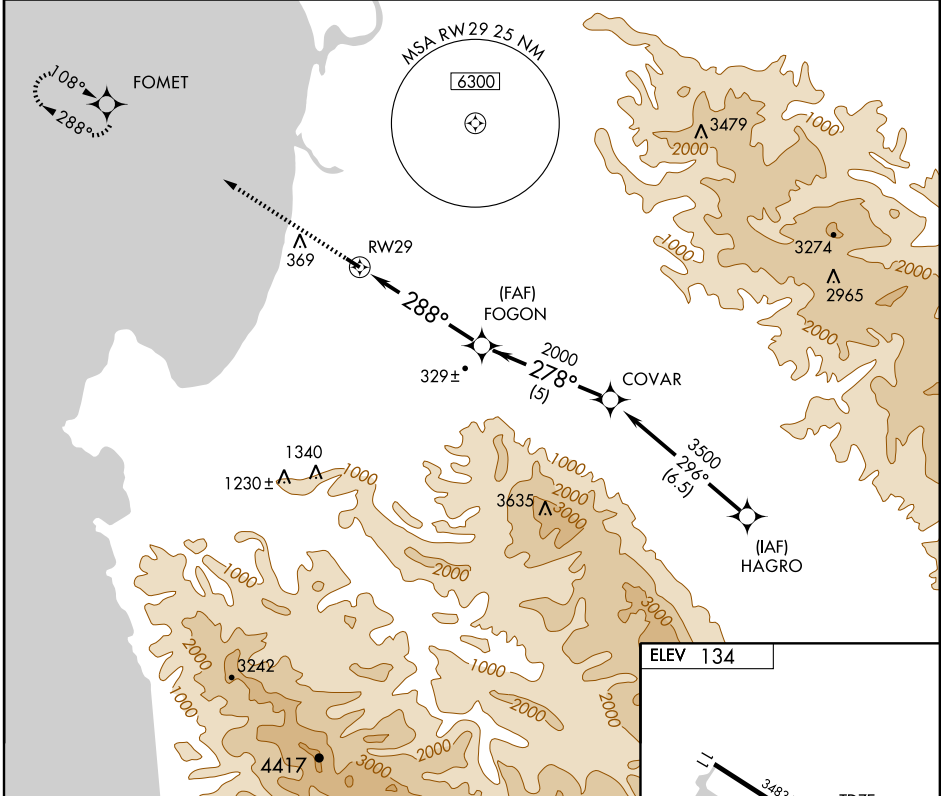

RNAV (GPS) RWY 29

MARINA MUNI (OAR)

APP CRS	Rwy Idg	3483
288°	TDZE	134
	Apt Elev	134

▼ Use Monterey climeter setting.
▲ NA GPS or RNP-0.3 required. DME/DME RNP: 0.3 NA. MISSED APPROACH: Climb to 3400 direct FOMET WP and hold.

NORCAL APP CON
133.0 251.15

UNICOM
122.7 (CTAF) 0

SW-2, 22 OCT 2009 to 19 NOV 2009

SW-2, 22 OCT 2009 to 19 NOV 2009

CATEGORY	A	B	C	D
LNVA MDA	620-1	486 (500-1)	NA	
CIRCLING	700-1	566 (600-1)	NA	