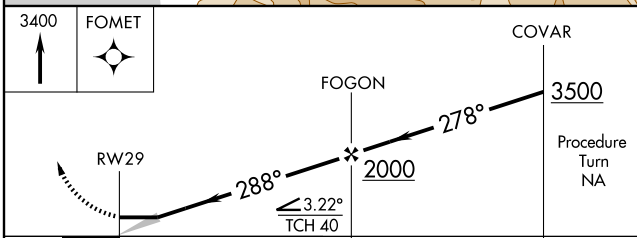

CATEGORY	A	B	C	D
LNVA MDA	620-1	486 (500-1)	NA	
CIRCLING	700-1	566 (600-1)	NA