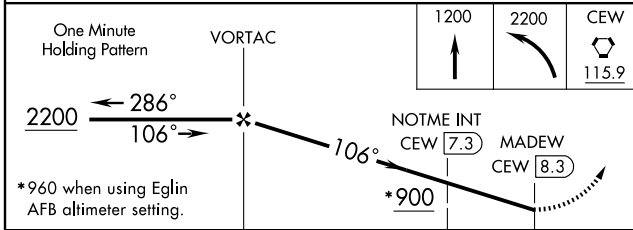

CATEGORY	A	B	C	D
CIRCLING	900-1 687 (700-1)		900-2 687 (700-2)	900-2¼ 687 (700-2¼)
NOTME FIX MINIMUMS				
CIRCLING	700-1 487 (500-1)		700-1½ 487 (500-1½)	820-2 607 (700-2)

FAF to MAP 8.3 NM					
Knots	60	90	120	150	180
Min:Sec	8:18	5:32	4:09	3:19	2:46