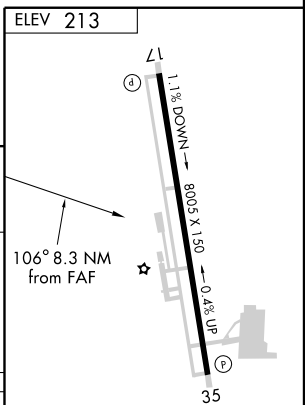

CATEGORY	A	B	C	D
CIRCLING	900-1 687 (700-1)		900-2 687 (700-2)	900-2¼ 687 (700-2¼)
NOTME FIX MINIMUMS				
CIRCLING	700-1 487 (500-1)		700-1½ 487 (500-1½)	820-2 607 (700-2)

FAF to MAP 8.3 NM					
Knots	60	90	120	150	180
Min:Sec	8:18	5:32	4:09	3:19	2:46