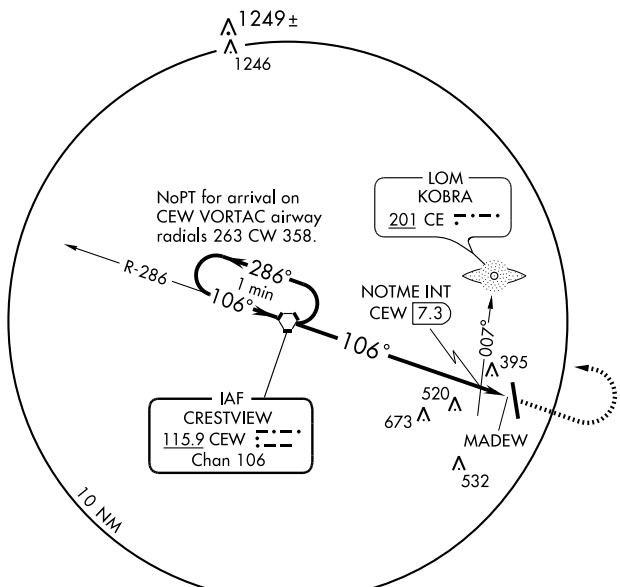

VORTAC CEW <b>115.9</b> Chan <b>106</b>	APP CRS <b>106°</b>	Rwy Idg TDZE Apt Elev <b>N/A</b> <b>N/A</b> <b>213</b>
---	------------------------	---

**▼** If local altimeter setting not received, use Eglin AFB  
**▲** altimeter setting and increase all MDAs 60 feet.

MISSED APPROACH: Climb to 1200 then climbing left turn to 2200 direct CEW VORTAC and hold.

ASOS <b>119.275</b>	EGLIN APP CON ★ <b>124.05 284.65</b>	UNICOM <b>122.95 (CTAF) ①</b>
------------------------	---	----------------------------------

SE-3, 22 OCT 2009 to 19 NOV 2009

SE-3, 22 OCT 2009 to 19 NOV 2009

CATEGORY	A	B	C	D
CIRCLING	900-1 687 (700-1)		900-2 687 (700-2)	900-2¼ 687 (700-2¼)
NOTME FIX MINIMUMS				
CIRCLING	700-1 487 (500-1)		700-1½ 487 (500-1½)	820-2 607 (700-2)

FAF to MAP 8.3 NM					
Knots	60	90	120	150	180
Min:Sec	8:18	5:32	4:09	3:19	2:46