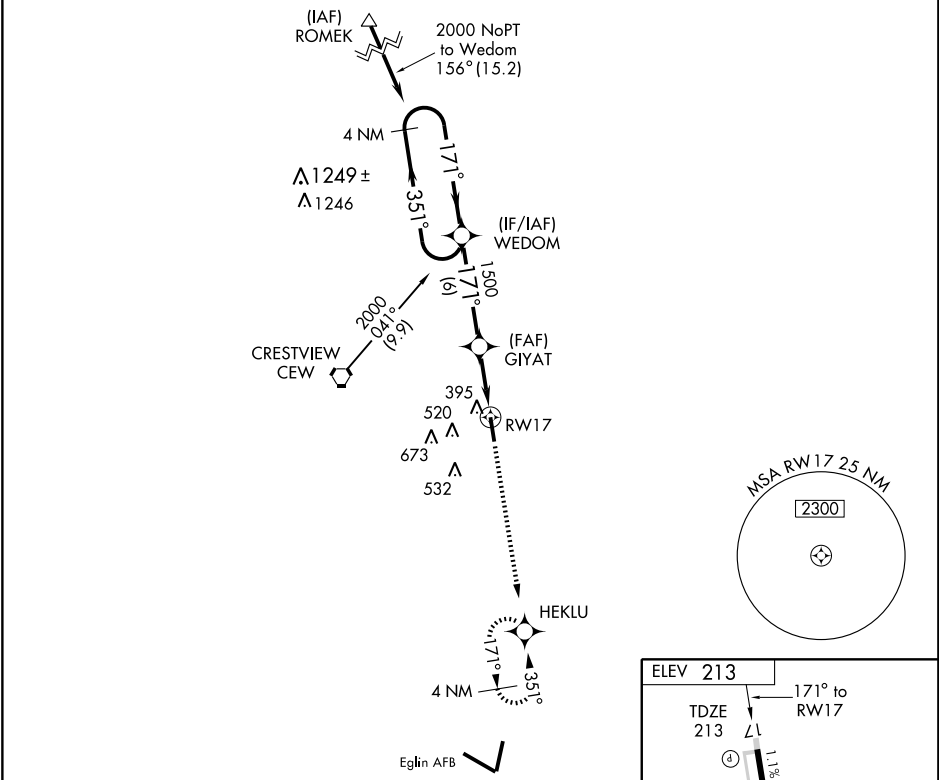

RNAV (GPS) RWY 17

CRESTVIEW/BOB SIKES (CEW)

WAAS CH 56206 W17A	APP CRS 171°	Rwy Idg 8005 TDZE 213 Apt Elev 213
----------------------------------------	------------------------	---------------------------------------------------------------

⚠ Baro-VNAV NA below -16°C (4°F). If local altimeter setting not received, use Eglin AFB altimeter setting and increase all DA's and MDA'S 60 feet.
⚠ Baro-VNAV and VDP NA with Eglin AFB altimeter setting. DME/DME RNP-0.3 NA.

MISSED APPROACH: Climb to 2000 direct HEKLU and hold.

ASOS 119.275	EGLIN APP CON* 124.05 284.65	UNICOM 122.95 (CTAF) 📻
------------------------	----------------------------------------	-----------------------------------------