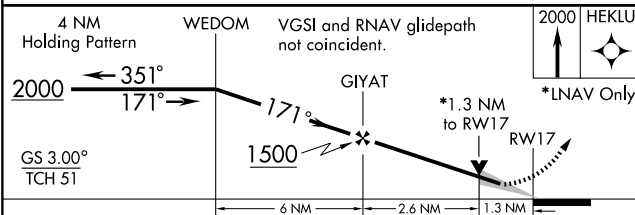

RNAV (GPS) RWY 17

CRESTVIEW/BOB SIKES (CEW)

WAAS CH 56206 W17A	APP CRS 171°	Rwy Idg 8005 TDZE 213 Apt Elev 213

⚠ Baro-VNAV NA below -16°C (4°F). If local altimeter setting not received, use Eglin AFB altimeter setting and increase all DA's and MDA'S 60 feet.
⚠ Baro-VNAV and VDP NA with Eglin AFB altimeter setting. DME/DME RNP-0.3 NA.

MISSED APPROACH: Climb to 2000 direct HEKLU and hold.

ASOS 119.275	EGLIN APP CON* 124.05 284.65	UNICOM 122.95 (CTAF) 📻

CATEGORY	A	B	C	D
LPV DA	470-1 257 (300-1)			
RNAV/VNAV DA	640-1½ 427 (500-1½)			
RNAV MDA	660-1 447 (500-1)	660-1¼ 447 (500-1¼)		660-1½ 447 (500-1½)
CIRCLING	700-1½	487 (500-1½)		820-2 607 (700-2)

SE-3, 22 OCT 2009 to 19 NOV 2009

SE-3, 22 OCT 2009 to 19 NOV 2009