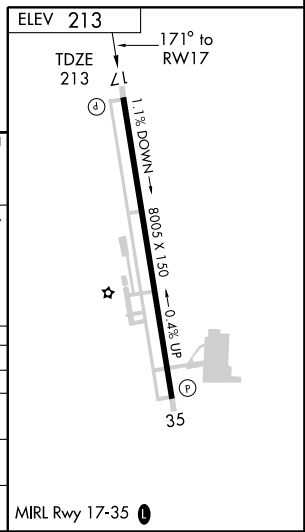

RNAV (GPS) RWY 17

CRESTVIEW/BOB SIKES (CEW)

WAAS CH 56206 W17A	APP CRS 171°	Rwy Idg 8005 TDZE 213 Apt Elev 213

⚠ Baro-VNAV NA below -16°C (4°F). If local altimeter setting not received, use Eglin AFB altimeter setting and increase all DA's and MDA'S 60 feet.
⚠ Baro-VNAV and VDP NA with Eglin AFB altimeter setting. DME/DME RNP-0.3 NA.

MISSED APPROACH: Climb to 2000 direct HEKLU and hold.

ASOS 119.275	EGLIN APP CON* 124.05 284.65	UNICOM 122.95 (CTAF) 📻

CATEGORY	A	B	C	D
LPV DA	470-1 257 (300-1)			
RNAV/VNAV DA	640-1½ 427 (500-1½)			
RNAV MDA	660-1 447 (500-1)	660-1¼ 447 (500-1¼)		660-1½ 447 (500-1½)
CIRCLING	700-1½	487 (500-1½)		820-2 607 (700-2)

SE-3, 22 OCT 2009 to 19 NOV 2009

SE-3, 22 OCT 2009 to 19 NOV 2009