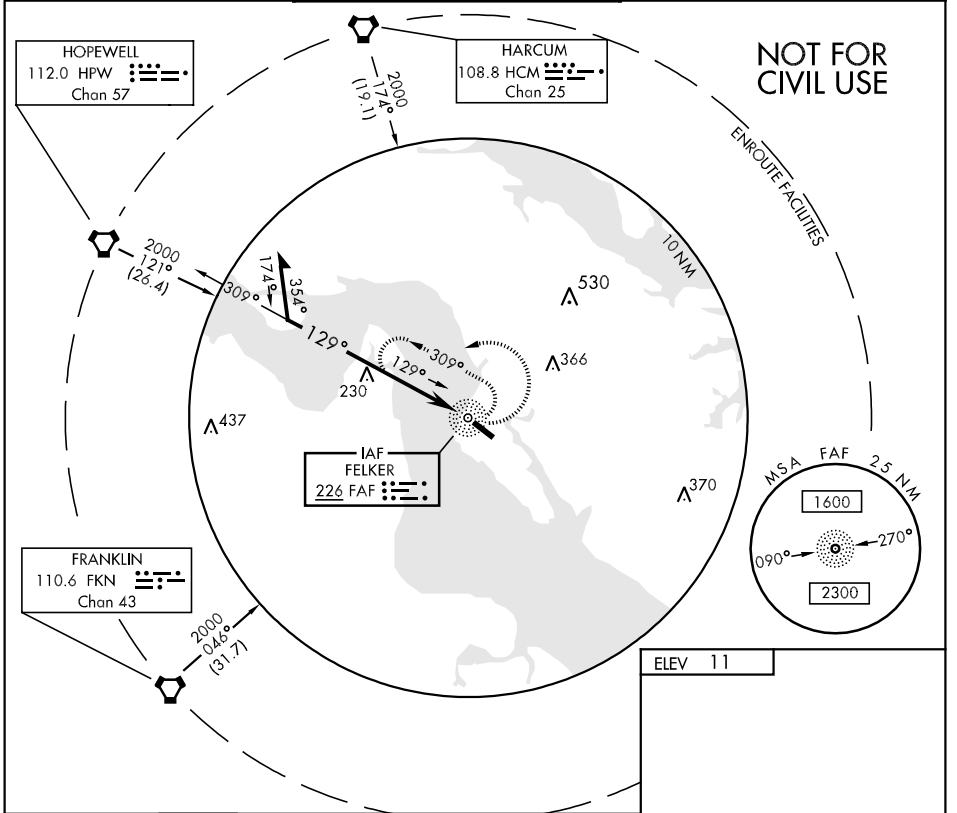

NDB FAF 226	APCH CRS 129°	Rwy Idg TDZE Arpt Elev 3020 11 11	AL-5211 [USA]	FELKER AAF (KFAP)
-----------------------	-------------------------	---	---------------	-------------------

⚠ Visibility reduction by helicopters NA.
When local altimeter setting not received, use Newport News/Williamsburg Intl altimeter setting and increase all MDAs 20 FT.

ODALS

MISSED APPROACH: Climbing left turn to 2000 in FAF NDB holding pattern.

NORFOLK APP CON 125.7 335.625	FELKER TOWER ★ 126.3 (CTAF) 0 269.25	GND CON 121.35 229.4
---	---	--------------------------------

NE-3, 22 OCT 2009 to 19 NOV 2009

NE-3, 22 OCT 2009 to 19 NOV 2009

CATEGORY	A	B	C	D
S-14	540-¾ 529 (600-¾)		NA	
CIRCLING	540-1 529 (600-1)			