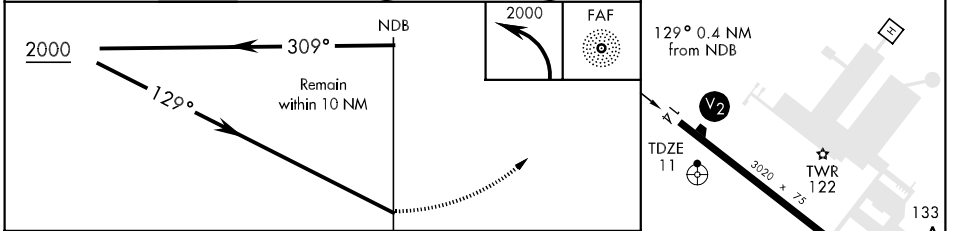

CATEGORY	A	B	C	D
S-14	540-¾ 529 (600-¾)		NA	
CIRCLING	540-1 529 (600-1)