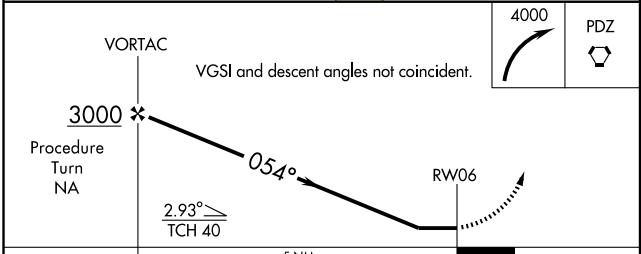

GPS RWY 6

UPLAND/CABLE (CCB)

APP CRS 054°	Rwy Idg 3758
	TDZE 1426
	Apt Elev 1439

<p>NA Circling not authorized north of Rwy 6-24. Use Ontario altimeter setting.</p>	<p>MISSED APPROACH: Climbing right turn to 4000 direct PDZ VORTAC and hold.</p>
------------------------------------------------------------------------------------------------	---------------------------------------------------------------------------------

<p>SOCAL APP CON 125.5 349.0</p>	<p>UNICOM 123.0 (CTAF)</p>
---------------------------------------------	---------------------------------------

CATEGORY	A	B	C	D
S-6	1980-1	554 (600-1)	1980-1½ 554 (600-1½)	NA
CIRCLING	1980-1	541 (600-1)	1980-1½ 541 (600-1½)	NA